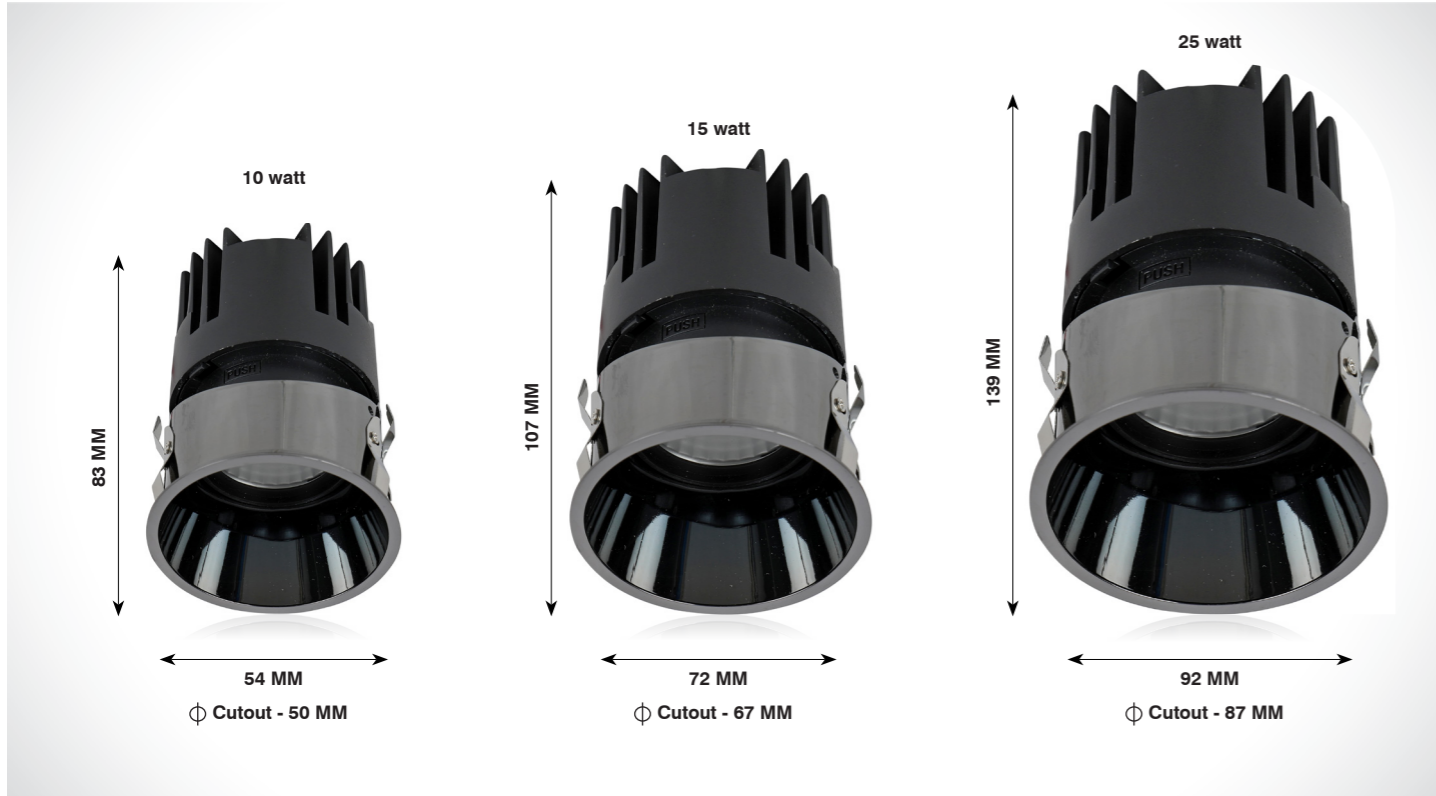

Beam Angle

On request also available in CCT - 2700K / 3500K / 5000K

DOWN LIGHT

STELLA

Product Code	CRI	CCT	Dimension (in mm)			Lumen	Driver Opt	System Specs	
SL-DL-257-10w-R-W.WHT	80 / 90	3000K	Diameter	Height	Cutout	1100 lm	36-42V@200mA	Housing	Aluminium
SL-DL-257-10w-R-N.WHT		4000K	54	83	φ 50	1200 lm		LED Make	Citizen / Cree / Bridgelux
SL-DL-257-10w-R-WHT		6500K				1250 lm		Driver Brands	Fulham / Philips
								Dimming	Triac / 0-10v / Dali
SL-DL-257-15w-R-W.WHT	80 / 90	3000K	Diameter	Height	Cutout	1650 lm	36-42V@350mA	Housing	Aluminium
SL-DL-257-15w-R-N.WHT		4000K	72	107	φ 67	1800 lm		LED Make	Citizen / Cree / Bridgelux
SL-DL-257-15w-R-WHT		6500K				1875 lm		Driver Brands	Fulham / Philips
								Dimming	Triac / 0-10v / Dali
SL-DL-257-25w-R-W.WHT	80 / 90	3000K	Diameter	Height	Cutout	2750 lm	36-42V@700 mA	Housing	Aluminium
SL-DL-257-25w-R-N.WHT		4000K	92	139	φ 87	3000 lm		LED Make	Citizen / Cree / Bridgelux
SL-DL-257-25w-R-WHT		6500K				3125 lm		Driver Brands	Fulham / Philips
								Dimming	Triac / 0-10v / Dali