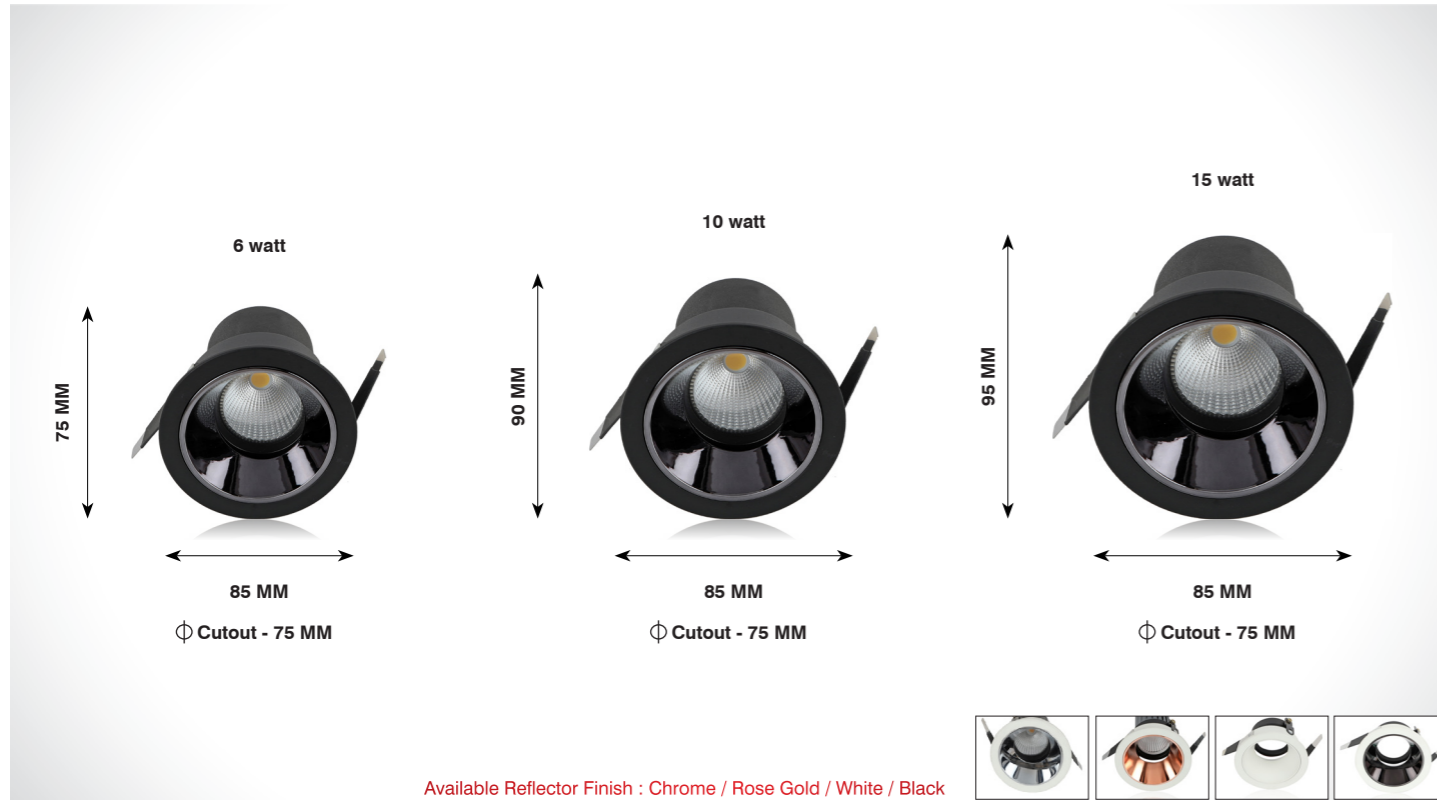

RETROFIT LAMP

BONITO

Imported Module

Product Code	CRI	CCT	Dimension (in mm)			Lumen	Driver Opt	System Specs	
SL-DL-263-6w-R-W.WHT	80 / 90	3000K	Diameter	Height	Cutout	660 lm	36-42V@150mA	Housing	Aluminium
SL-DL-263-6w-R-N.WHT		4000K	85	75	φ75	720 lm		LED Make	Citizen / Cree / Bridgelux
SL-DL-263-6w-R-WHT		6500K				750 lm		Driver Brands	Philips
								Dimming	Triac / 0-10v / Dali
SL-DL-263-10w-R-W.WHT	80 / 90	3000K	Diameter	Height	Cutout	1100 lm	36-42V@250mA	Housing	Aluminium
SL-DL-263-10w-R-N.WHT		4000K	85	90	φ75	1200 lm		LED Make	Citizen / Cree / Bridgelux
SL-DL-263-10w-R-WHT		6500K				1250 lm		Driver Brands	Fulham / Philips
								Dimming	Triac / 0-10v / Dali
SL-DL-263-15w-R-W.WHT	80 / 90	3000K	Diameter	Height	Cutout	1650 lm	36-42V@350mA	Housing	Aluminium
SL-DL-263-15w-R-N.WHT		4000K	85	95	φ75	1800 lm		LED Make	Citizen / Cree / Bridgelux
SL-DL-263-15w-R-WHT		6500K				1875 lm		Driver Brands	Fulham / Philips
								Dimming	Triac / 0-10v / Dali