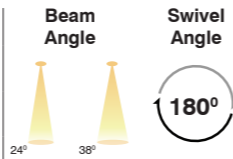

Product Code	CRI	CCT	Dimension (in mm)			Lumen	Driver Opt	System Specs	
SL-MMLB-294-6w-S-W.WHT	80 / 90	3000K	Length	Width	Height	660 lm	48VDC	Housing	Aluminium
SL-MMLB-294-6w-S-N.WHT		4000K	117	103	22	720 lm		LED Make	Bridgelux
SL-MMLB-294-6w-S-WHT		6500K				750 lm