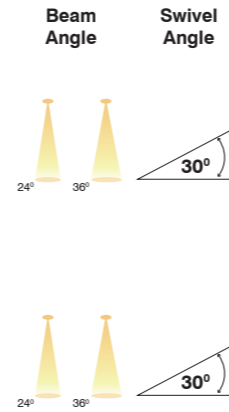

Beam Angle

Application

On request also available in CCT - 2700K / 3500K / 5000K

RETROFIT LAMP

Available Reflector Finish : Chrome / Rose Gold / White / Black

HECTOR

Indian Module

Product Code	CRI	CCT	Dimension (in mm)			Lumen	Driver Opt	System Specs	
SL-DL-277-10w-R-W.WHT	80 / 90	3000K	Diameter	Height	Cutout	1100 lm	36-42V@250mA	Housing	Aluminium
SL-DL-277-10w-R-N.WHT		4000K	85	95	φ75	1200 lm		LED Make	Citizen / Cree / Bridgelux
SL-DL-277-10w-R-WHT		6500K				1250 lm		Driver Brands	Fulham / Philips
								Dimming	Triac / 0-10v / Dali
SL-DL-277-14w-R-W.WHT	80 / 90	3000K	Diameter	Height	Cutout	1540 lm	36-42V@300mA	Housing	Aluminium
SL-DL-277-14w-R-N.WHT		4000K	85	115	φ75	1680 lm		LED Make	Citizen / Cree / Bridgelux
SL-DL-277-14w-R-WHT		6500K				1750 lm		Driver Brands	Fulham / Philips
								Dimming	Triac / 0-10v / Dali