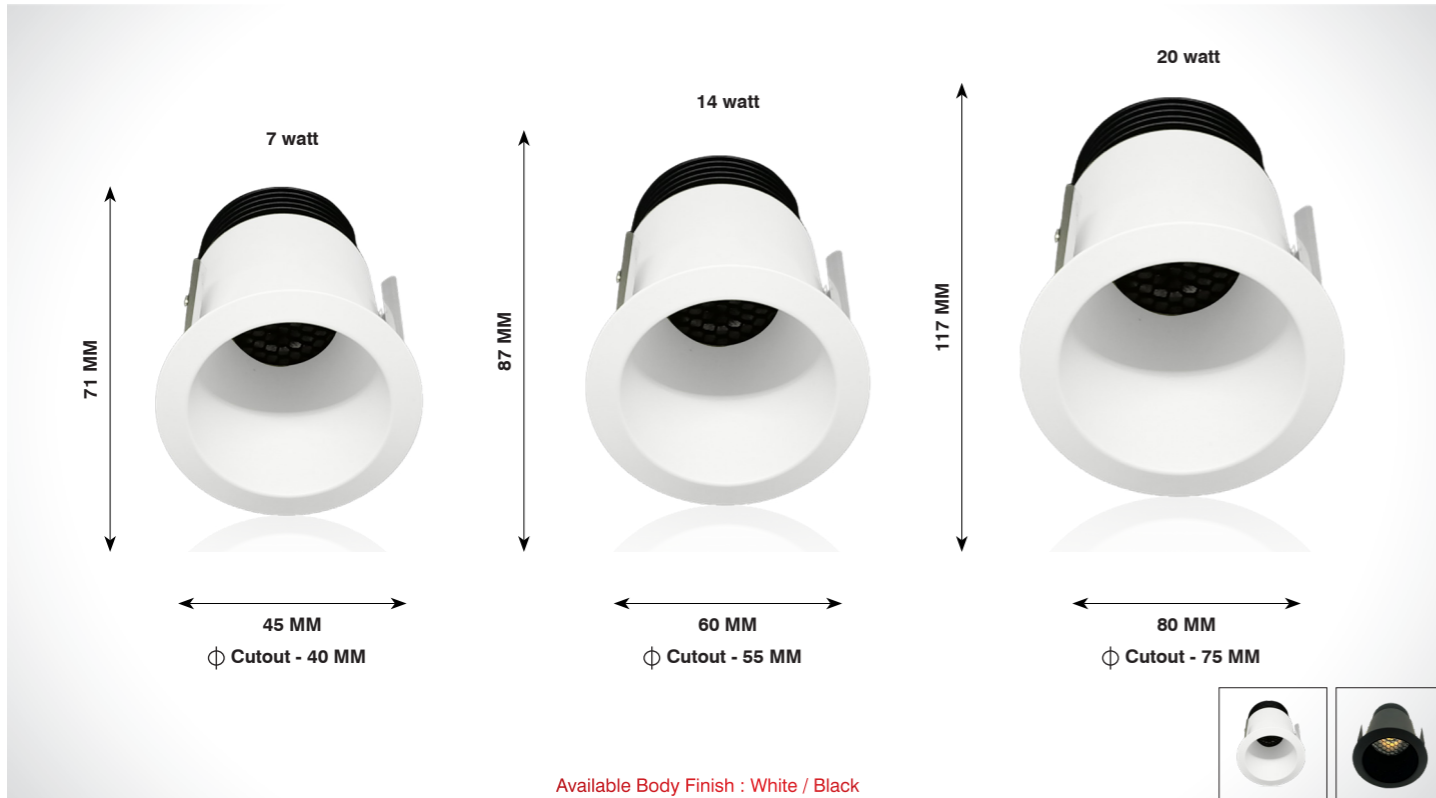

DOWN LIGHT

Available Body Finish : White / Black

BAKU

Product Code	CRI	CCT	Dimension (in mm)			Lumen	Driver Opt	System Specs	
SL-DL-279-7w-R-W.WHT	80 / 90	3000K	Diameter	Height	Cutout	770 lm	36-42V@150mA	Housing	Aluminium
SL-DL-279-7w-R-N.WHT		4000K	45	71	φ40	840 lm		LED Make	Citizen / Cree / Bridgelux
SL-DL-279-7w-R-WHT		6500K				875 lm		Driver Brands	Philips
								Dimming	Triac / 0-10v / Dali
SL-DL-280-14w-R-W.WHT	80 / 90	3000K	Diameter	Height	Cutout	1540 lm	36-42V@300 mA	Housing	Aluminium
SL-DL-280-14w-R-N.WHT		4000K	60	87	φ55	1680 lm		LED Make	Citizen / Cree / Bridgelux
SL-DL-280-14w-R-WHT		6500K				1750 lm		Driver Brands	Fulham / Philips
								Dimming	Triac / 0-10v / Dali
SL-DL-281-20w-R-W.WHT	80 / 90	3000K	Diameter	Height	Cutout	2200 lm	36-42V@500mA	Housing	Aluminium
SL-DL-281-20w-R-N.WHT		4000K	80	117	φ75	2400 lm		LED Make	Citizen / Cree / Bridgelux
SL-DL-281-20w-R-WHT		6500K				2500 lm		Driver Brands	Fulham / Philips
								Dimming	Triac / 0-10v / Dali

Beam Angle

Application

On request also available in CCT - 2700K / 3500K / 5000K