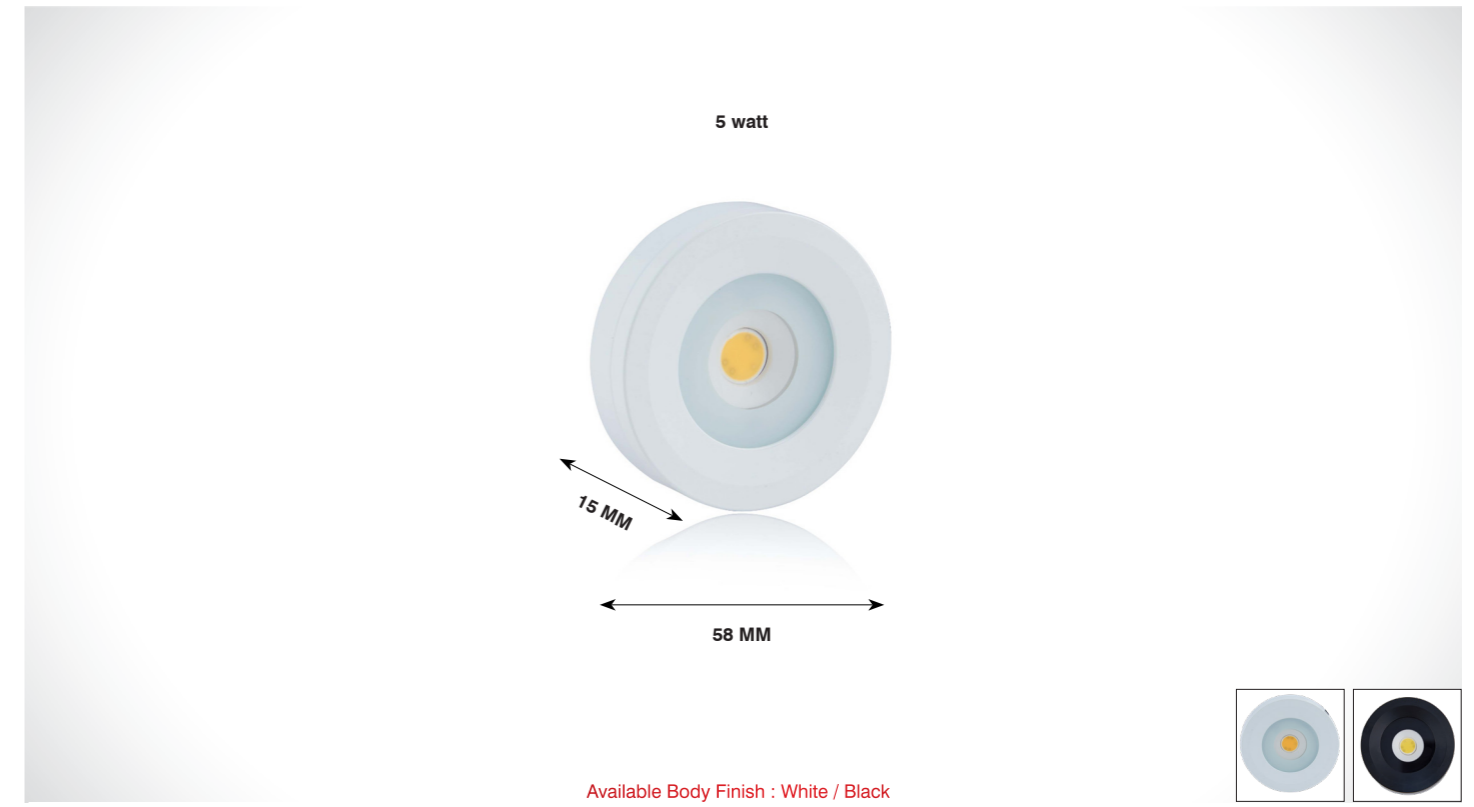

CABINET LIGHT

Available Body Finish : White / Black

BEAT

(IP54)

Product Code	CRI	CCT	Dimension (in mm)		Lumen	Driver Opt	System Specs	
SL-SCB-253-5w-R-W.WHT	80 / 90	3000K	Diameter	Height	550 lm	Inbuilt	Housing	Aluminium
SL-SCB-253-5w-R-N.WHT		4000K	58	15	600 lm		LED Make	Cree
SL-SCB-253-5w-R-WHT		6500K			625 lm		Driver Brands	Inbuilt

Beam Angle