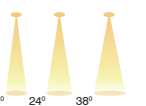

ZEFI D

Product Code	CRI	CCT	Dimension (in mm)			Lumen	Driver Opt	System Specs	
SL-DL-321-9w-R-W.WHT	80 / 90	3000K	Diameter	Height	Cutout	990 lm	36-42@200mA	Housing	Aluminium
SL-DL-321-9w-R-N.WHT		4000K	55	100	Ø50	1080 lm		LED Make	Cree
SL-DL-321-9w-R-WHT		6500K				1125 lm		Driver Brands	Srishti
								Dimming	Triac / 0-10v / Dali
SL-DL-321-12w-R-W.WHT	80 / 90	3000K	Diameter	Height	Cutout	1320 lm	36-42@300mA	Housing	Aluminium
SL-DL-321-12w-R-N.WHT		4000K	55	100	Ø50	1440 lm		LED Make	Cree
SL-DL-321-12w-R-WHT		6500K				1500 lm		Driver Brands	Srishti
								Dimming	Triac / 0-10v / Dali

Beam Angle