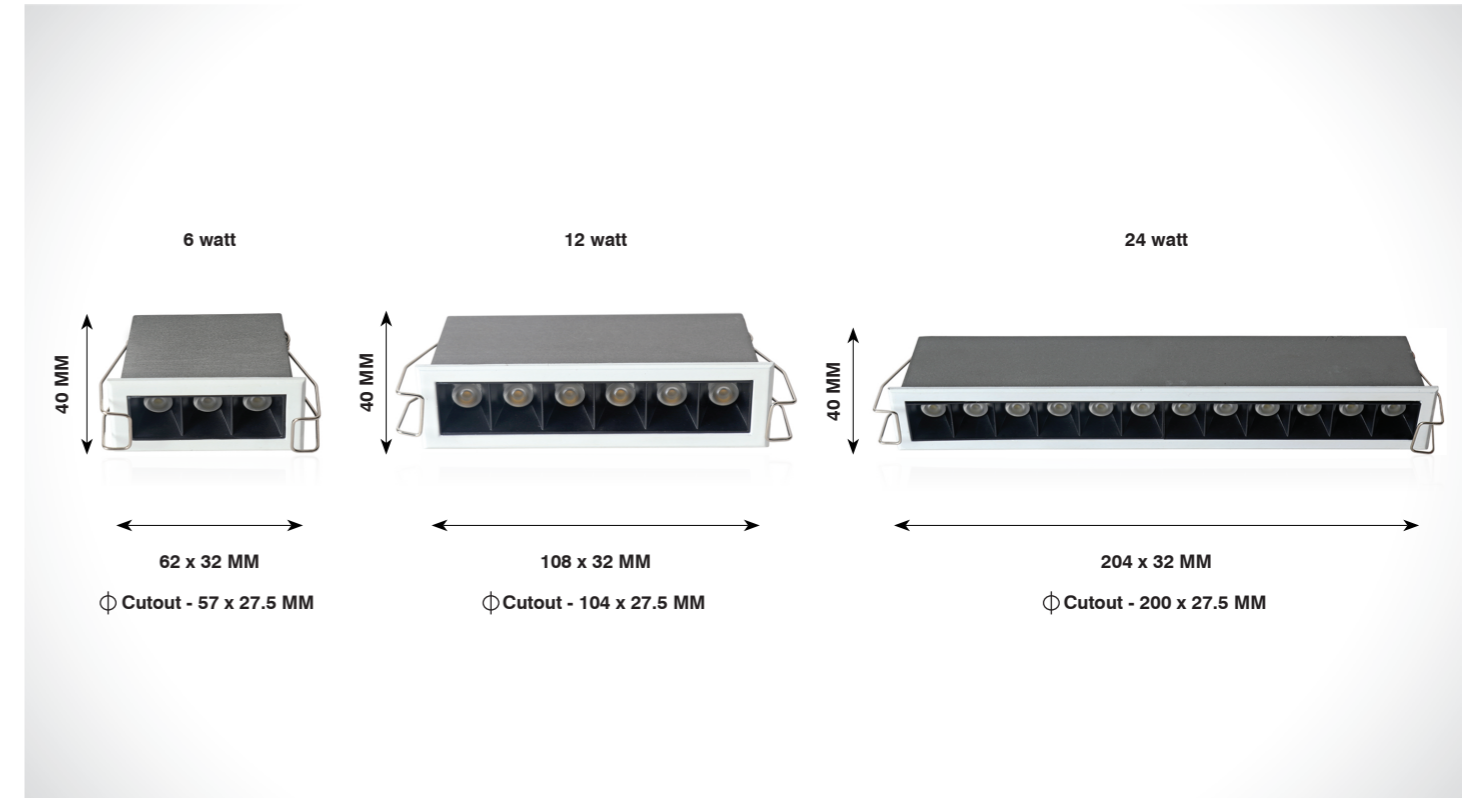

LASER BLADE

SLIM-PERLA

Product Code	CRI	CCT	Dimension (in mm)			Lumen	Driver Opt	System Specs	
SL-LB-228-6w-R-W.WHT	80 / 90	3000K	Diameter	Height	Cutout	660 lm	7-12V@700mA	Housing	Aluminium
SL-LB-228-6w-R-N.WHT		4000K	62 x 32	40	φ57x27.5	720 lm		LED Make	Osram
SL-LB-228-6w-R-WHT		6500K				750 lm		Driver Brands	Fulham
								Dimming	Triac / 0-10v / Dali
SL-LB-228-12w-R-W.WHT	80 / 90	3000K	Diameter	Height	Cutout	1320 lm	11-22V@700mA	Housing	Aluminium
SL-LB-228-12w-R-N.WHT		4000K	108 x 32	40	φ104x27.5	1440 lm		LED Make	Osram
SL-LB-228-12w-R-WHT		6500K				1500 lm		Driver Brands	Osram / Fulham
								Dimming	Triac / 0-10v / Dali
SL-LB-228-24w-R-W.WHT	80 / 90	3000K	Diameter	Height	Cutout	1320 lm	27-42V@600mA	Housing	Aluminium
SL-LB-228-24w-R-N.WHT		4000K	204 x 32	40	φ200x27.5	1440 lm		LED Make	Osram
SL-LB-228-24w-R-WHT		6500K				1500 lm		Driver Brands	Osram / Fulham
								Dimming	Triac / 0-10v / Dali