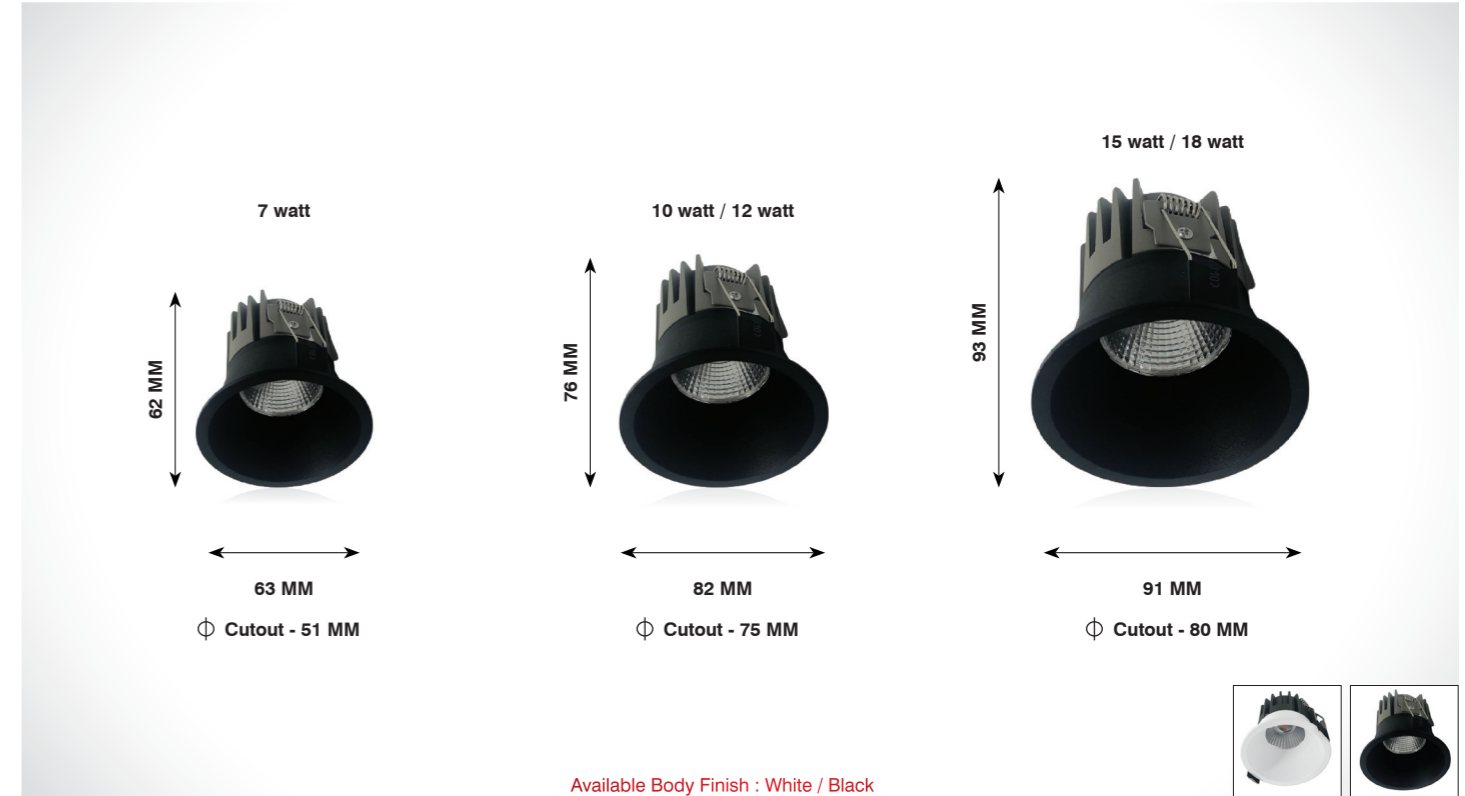

DOWN LIGHT

TRIGO

Product Code	CRI	CCT	Dimension (in mm)			Lumen	Driver Opt	System Specs	
SL-DL-282-7w-R-W.WHT	80 / 90	3000K	Diameter	Height	Cutout	770 lm	36-42V@150mA	Housing	Aluminium
SL-DL-282-7w-R-N.WHT		4000K	63	62	φ 51	840 lm		LED Make	Cree / Bridgelux
SL-DL-282-7w-R-WHT		6500K				875 lm		Driver Brands	Philips
								Dimming	Triac / 0-10v / Dali
SL-DL-282-10w-R-W.WHT	80 / 90	3000K	Diameter	Height	Cutout	1100 lm	36-42V@250mA	Housing	Aluminium
SL-DL-282-10w-R-N.WHT		4000K	82	76	φ 75	1200 lm		LED Make	Cree / Bridgelux
SL-DL-282-10w-R-WHT		6500K				1250 lm		Driver Brands	Philips
								Dimming	Triac / 0-10v / Dali
SL-DL-282-12w-R-W.WHT	80 / 90	3000K	Diameter	Height	Cutout	1320 lm	36-42V@300mA	Housing	Aluminium
SL-DL-282-12w-R-N.WHT		4000K	82	76	φ 75	1440 lm		LED Make	Cree / Bridgelux
SL-DL-282-12w-R-WHT		6500K				1500 lm		Driver Brands	Philips
								Dimming	Triac / 0-10v / Dali
SL-DL-282-15w-R-W.WHT	80 / 90	3000K	Diameter	Height	Cutout	1650 lm	36-42V@350mA	Housing	Aluminium
SL-DL-282-15w-R-N.WHT		4000K	91	93	φ 80	1800 lm		LED Make	Cree / Bridgelux
SL-DL-282-15w-R-WHT		6500K				1875 lm		Driver Brands	Fulham
								Dimming	Triac / 0-10v / Dali
SL-DL-282-18w-R-W.WHT	80 / 90	3000K	Diameter	Height	Cutout	1980 lm	36-42V@400mA	Housing	Aluminium
SL-DL-282-18w-R-N.WHT		4000K	91	93	φ 80	2160 lm		LED Make	Cree / Bridgelux
SL-DL-282-18w-R-WHT		6500K				2250 lm		Driver Brands	Fulham
								Dimming	Triac / 0-10v / Dali

Beam Angle

On request also available in CCT - 2700K / 3500K / 5000K