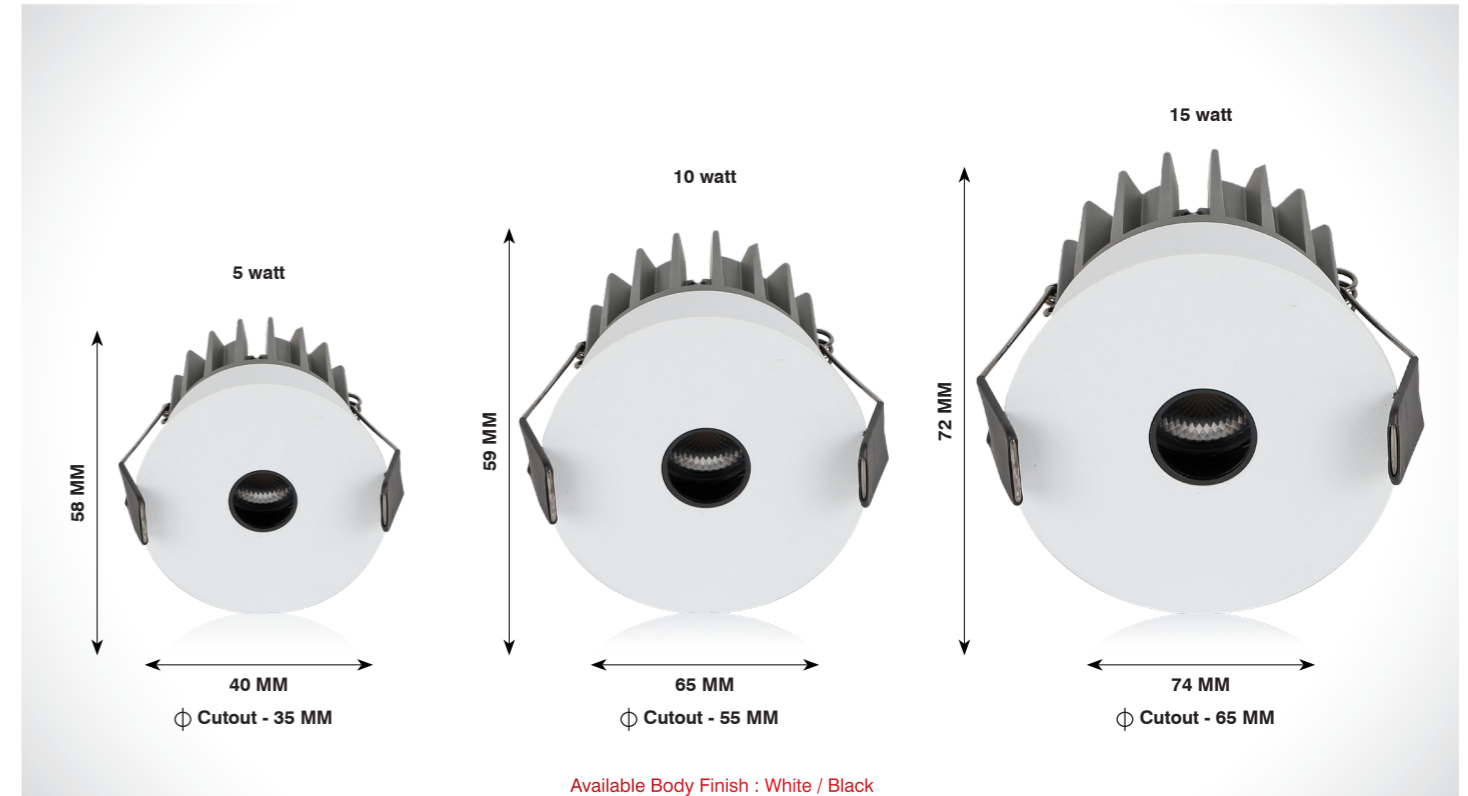

On request also available in CCT - 2700K / 3500K / 5000K

DOWN LIGHT

Available Body Finish : White / Black

OLIVER

Product Code	CRI	CCT	Dimension (in mm)			Lumen	Driver Opt	System Specs	
SL-DL-261-5w-R-W.WHT	80 / 90	3000K	Diameter	Height	Cutout	550 lm	2-4V@1000mA	Housing	Aluminium
SL-DL-261-5w-R-N.WHT		4000K	40	58	φ 35	600 lm		LED Make	Bridgelux
SL-DL-261-5w-R-WHT		6500K				625 lm		Driver Brands	Srishti
								Dimming	Triac / 0-10v / Dali
SL-DL-261-10w-R-W.WHT	80 / 90	3000K	Diameter	Height	Cutout	1100 lm	36-42V@200mA	Housing	Aluminium
SL-DL-261-10w-R-N.WHT		4000K	65	59	φ 55	1200 lm		LED Make	Bridgelux
SL-DL-261-10w-R-WHT		6500K				1250 lm		Driver Brands	Philips
								Dimming	Triac / 0-10v / Dali
SL-DL-261-15w-R-W.WHT	80 / 90	3000K	Diameter	Height	Cutout	1650 lm	36-42V@350mA	Housing	Aluminium
SL-DL-261-15w-R-N.WHT		4000K	74	72	φ 65	1800 lm		LED Make	Bridgelux
SL-DL-261-15w-R-WHT		6500K				1875 lm		Driver Brands	Fulham
								Dimming	Triac / 0-10v / Dali