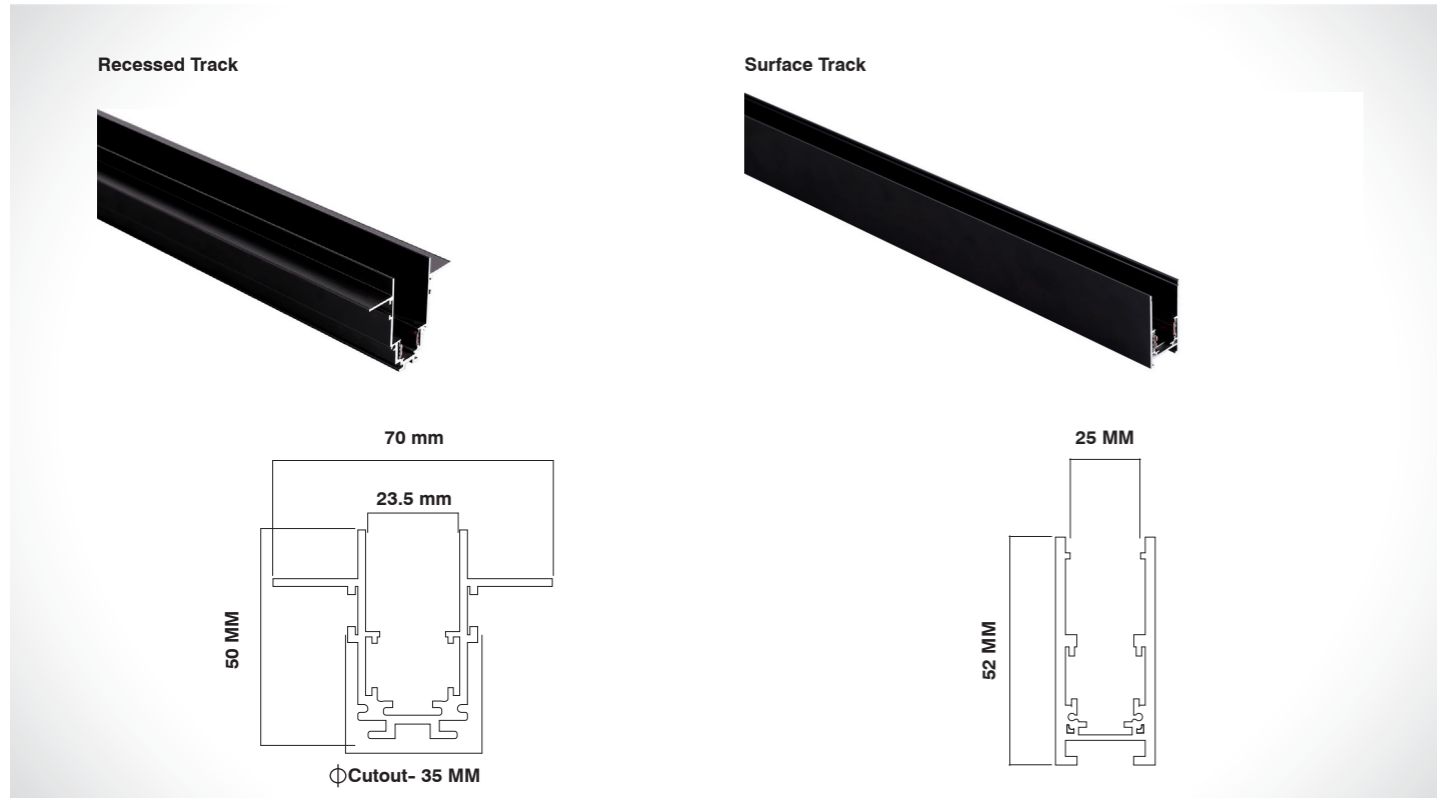

MAGNETIC TRACK PATTI