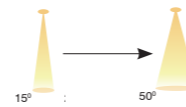

Beam Angle

Swivel Angle

DOWN LIGHT

Available Body Finish : White / Black

TURIN

Product Code	CRI	CCT	Dimension (in mm)			Lumen	Driver Opt	System Specs	
			Diameter	Height	Cutout			Housing	LED Make
SL-DL-308-6w-R-W.WHT	80 / 90	3000K				660 lm	36-42V@150mA	Aluminium	
SL-DL-308-6w-R-N.WHT		4000K	68	61	φ65	720 lm		Cree	
SL-DL-308-6w-R-WHT		6500K				750 lm		Fulham / Philips / Fulham	
								Triac / 0-10v / Dali	
SL-DL-309-10w-R-W.WHT	80 / 90	3000K				1100 lm	36-42V@250mA	Aluminium	
SL-DL-309-10w-R-N.WHT		4000K	78	68	φ75	1200 lm		Cree	
SL-DL-309-10w-R-WHT		6500K				1250 lm		Fulham / Philips / Fulham	
								Triac / 0-10v / Dali	