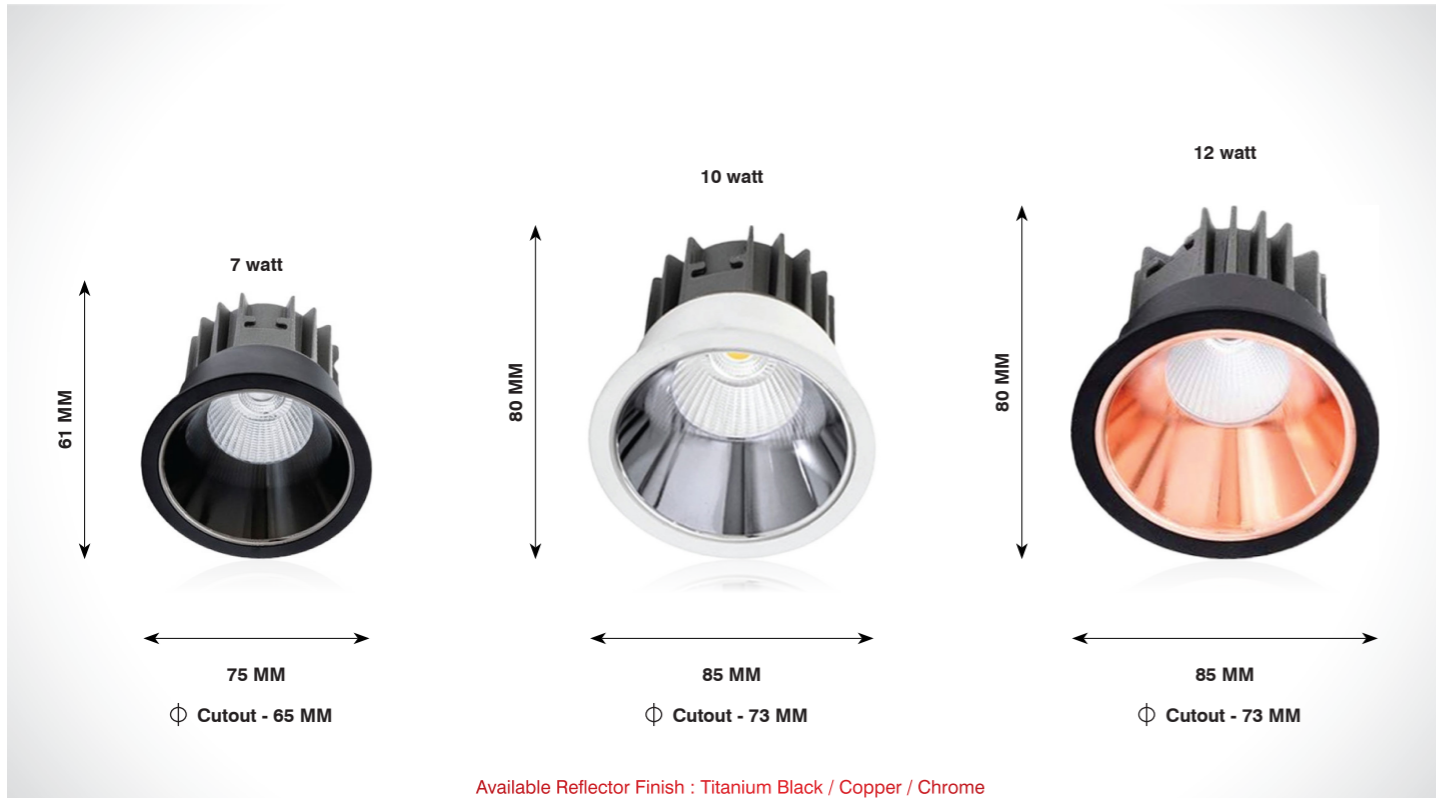

DOWN LIGHT

MARSH

Product Code	CRI	CCT	Dimension (in mm)			Lumen	Driver Opt	System Specs	
SL-DL-288-7w-R-W.WHT	80 / 90	3000K	Diameter	Height	Cutout	770 lm	36-42V@150 mA	Housing	Aluminium
SL-DL-288-7w-R-N.WHT		4000K	75	61	φ 65	840 lm		LED Make	Citizen / Cree / Bridgelux
SL-DL-288-7w-R-WHT		6500K				875 lm		Driver Brands	Fulham / Philips
								Dimming	Triac / 0-10v / Dali
SL-DL-288-10w-R-W.WHT	80 / 90	3000K	Diameter	Height	Cutout	1100 lm	36-42V@250 mA	Housing	Aluminium
SL-DL-288-10w-R-N.WHT		4000K	85	80	φ 73	1200 lm		LED Make	Citizen / Cree / Bridgelux
SL-DL-288-10w-R-WHT		6500K				1250 lm		Driver Brands	Fulham / Philips
								Dimming	Triac / 0-10v / Dali
SL-DL-288-12w-R-W.WHT	80 / 90	3000K	Diameter	Height	Cutout	1320 lm	36-42V@300 mA	Housing	Aluminium
SL-DL-288-12w-R-N.WHT		4000K	85	80	φ 73	1440 lm		LED Make	Citizen / Cree / Bridgelux
SL-DL-288-12w-R-WHT		6500K				1500 lm		Driver Brands	Fulham / Philips
								Dimming	Triac / 0-10v / Dali

Beam Angle

Application

On request also available in CCT - 2700K / 3500K / 5000K