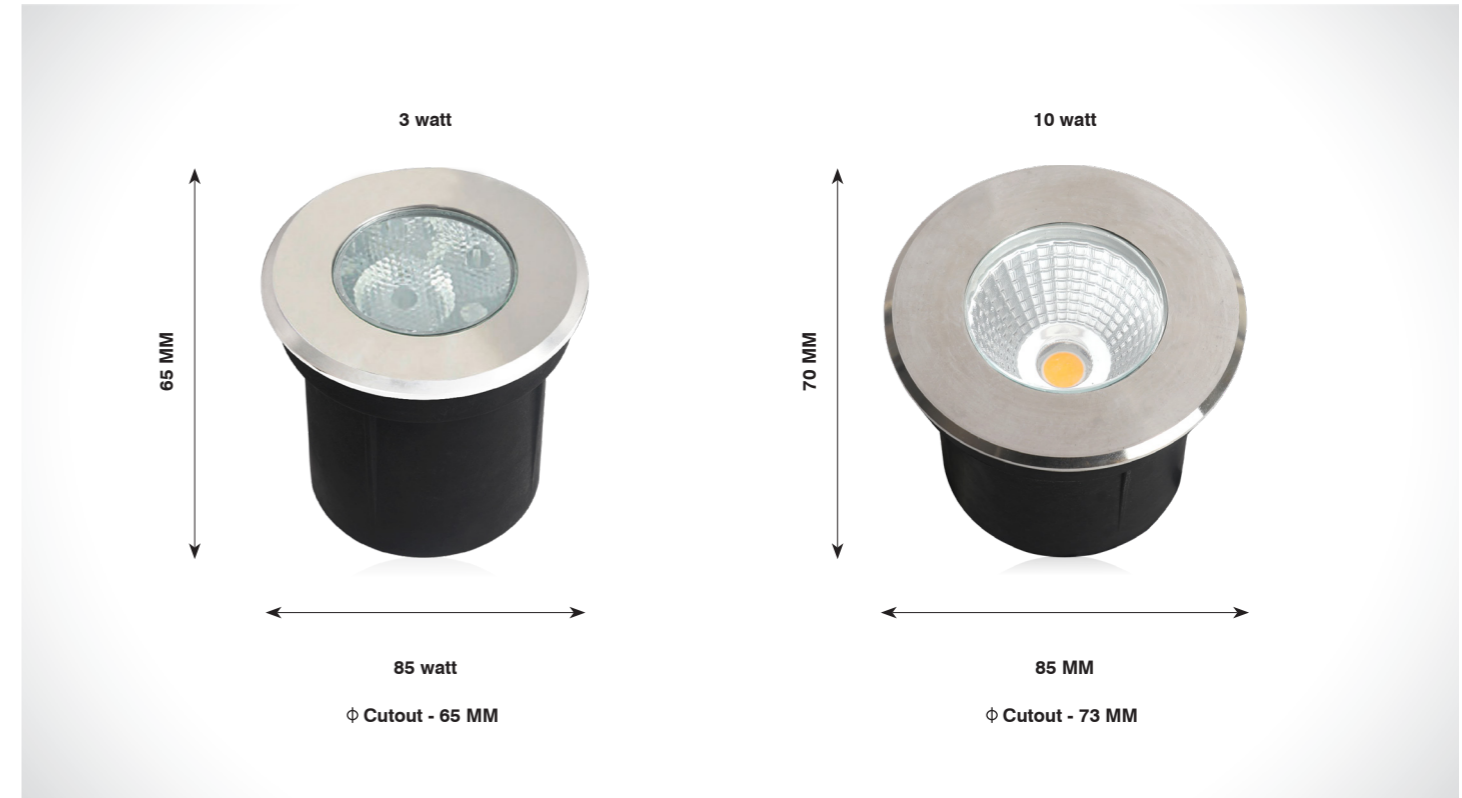

Beam Angle

Application

INGROUND BURIALS SERIES

INGROUND BURIALS

INGROUND BURIALS

ZORRO

(IP65)

Product Code	CRI	CCT	Dimension (in mm)			Lumen	Driver Opt	System Specs	
SL-IG-59-1x1w-R-W.WHT	80	3000K	Diameter	Height	Cutout	110 lm	3-3.5V@350mA	Housing	SS + Aluminium
SL-IG-59-1x1w-R-N.WHT		4000K	45	50	φ 38	120 lm		LED Make	Edision
SL-IG-59-1x1w-WHT-R		6500K				125 lm		Driver Brands	Srishti
SL-IG-59-1x3w-R-W.WHT	80	3000K	Diameter	Height	Cutout	330 lm	3-3.5V@700mA	Housing	SS + Aluminium
SL-IG-59-1x3w-R-N.WHT		4000K	45	50	φ 38	360 lm		LED Make	Edision
SL-IG-59-1x3w-R-WHT		6500K				375 lm		Driver Brands	Srishti