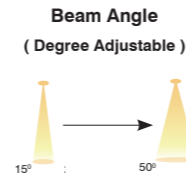

Beam Angle

Swivel Angle

DOWN LIGHT

Available Body Finish : White / Black

TURIN

Product Code	CRI	CCT	Dimension (in mm)			Lumen	Driver Opt	System Specs	
			Diameter	Height	Cutout			Housing	LED Make
SL-DL-308-6w-R-W.WHT	80 / 90	3000K				660 lm	36-42V@150mA	Aluminium	
SL-DL-308-6w-R-N.WHT		4000K	68	61	φ65	720 lm		Cree	
SL-DL-308-6w-R-WHT		6500K				750 lm		Fulham / Philips / Fulham	
								Triac / 0-10v / Dali	
SL-DL-309-10w-R-W.WHT	80 / 90	3000K				1100 lm	36-42V@250mA	Aluminium	
SL-DL-309-10w-R-N.WHT		4000K	78	68	φ75	1200 lm		Cree	
SL-DL-309-10w-R-WHT		6500K				1250 lm		Fulham / Philips / Fulham	
								Triac / 0-10v / Dali	