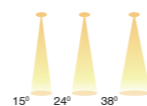

ZEFI B

Product Code	CRI	CCT	Dimension (in mm)			Lumen	Driver Opt	System Specs	
SL-DL-319-9w-R-W.WHT	80 / 90	3000K	Diameter	Height	Cutout	990 lm	36-42@200mA	Housing	Aluminium
SL-DL-319-9w-R-N.WHT		4000K	48	66	Ø50	1080 lm		LED Make	Cree
SL-DL-319-9w-R-WHT		6500K				1125 lm		Driver Brands	Srishti
								Dimming	Triac / 0-10v / Dali
SL-DL-319-12w-R-W.WHT	80 / 90	3000K	Diameter	Height	Cutout	1320 lm	36-42@300mA	Housing	Aluminium
SL-DL-319-12w-R-N.WHT		4000K	48	66	Ø50	1440 lm		LED Make	Cree
SL-DL-319-12w-R-WHT		6500K				1500 lm		Driver Brands	Srishti
								Dimming	Triac / 0-10v / Dali

Beam Angle