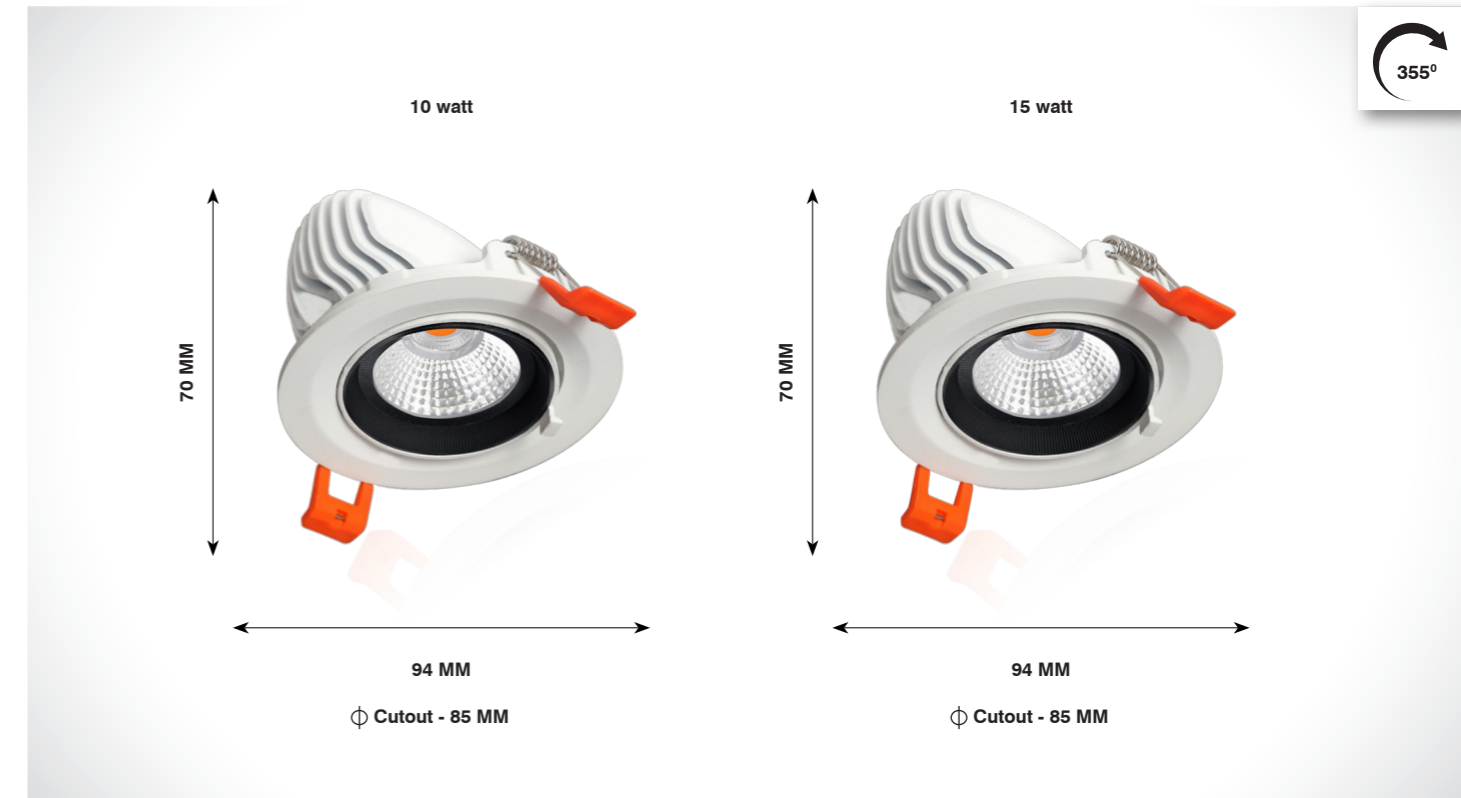

ZOOM LIGHT

ZOOM LIGHT SERIES

ALMIRA

Product Code	CRI	CCT	Dimension (in mm)			Lumen	Driver Opt	System Specs	
			Diameter	Height	Cutout			Housing	LED Make
SL-ZL-159-10w-R-W.WHT	80 / 90	3000K	94	70	φ 85	1100 lm	36-42V@250mA	Aluminium	Citizen / Cree / Bridgelux
SL-ZL-159-10w-R-N.WHT		4000K				1200 lm		Philips	
SL-ZL-159-10w-R-WHT		6500K				1250 lm		Triac / 0-10v / Dali	
SL-ZL-159-15w-R-W.WHT	80 / 90	3000K	94	70	φ 85	1650 lm	36-42V@300mA	Aluminium	Citizen / Cree / Bridgelux
SL-ZL-159-15w-R-N.WHT		4000K				1800 lm		Philips	
SL-ZL-159-15w-R-WHT		6500K				1875 lm		Triac / 0-10v / Dali	

On request also available in CCT - 2700K / 3500K / 5000K