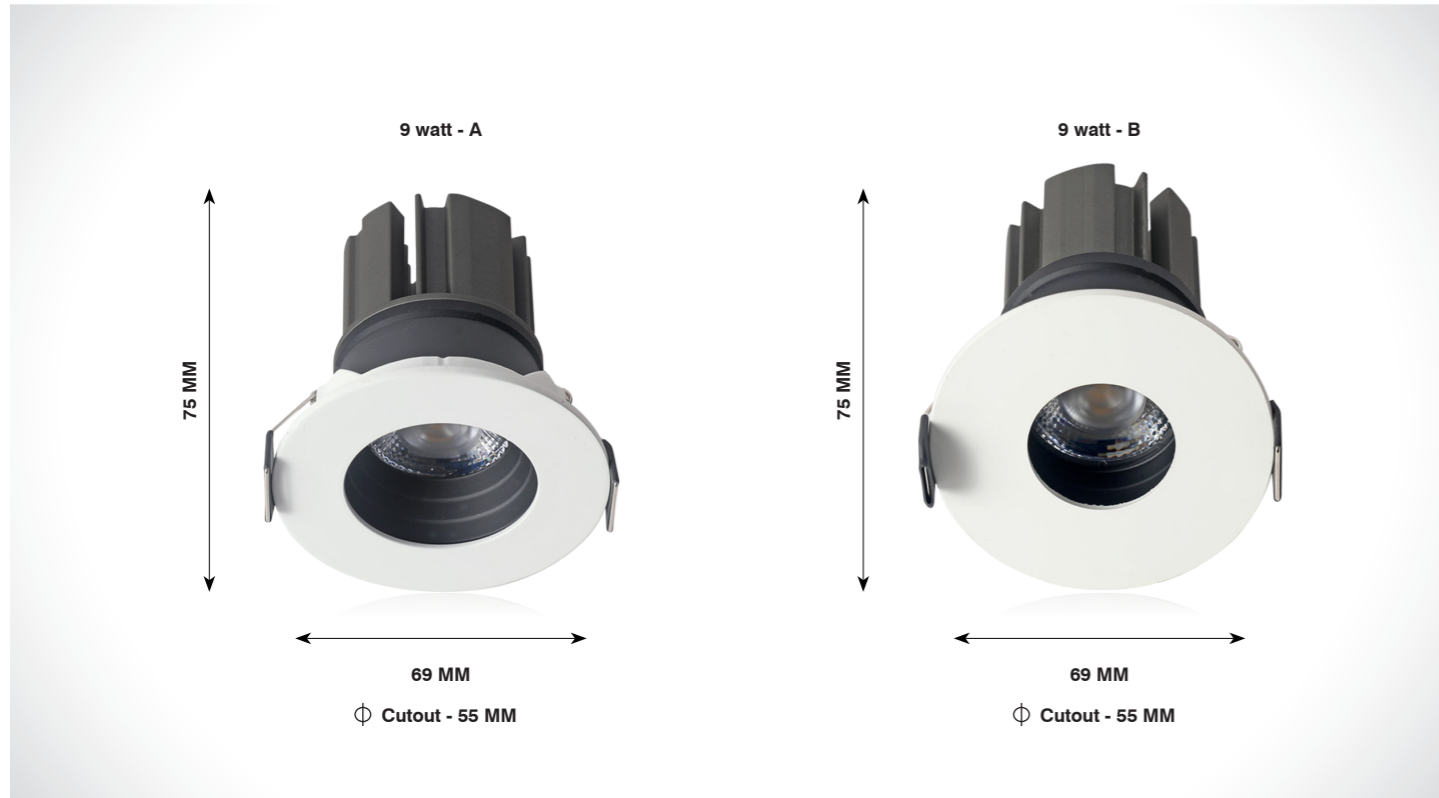

DOWN LIGHT

PENNE

Product Code	CRI	CCT	Dimension (in mm)			Lumen	Driver Opt	System Specs	
			Diameter	Height	Cutout			Housing	Material
SL-DL-219-A-9w-R-W.WHT	80 / 90	3000K	69	75	φ 55	990 lm	36-42V@200mA	Housing	Aluminium
SL-DL-219-A-9w-R-N.WHT		4000K	69	75	φ 55	1080 lm		LED Make	Citizen / Cree / Bridgelux
SL-DL-219-A-9w-R-WHT		6500K				1125 lm		Driver Brands	Fulham / Philips
								Dimming	Triac / 0-10v / Dali
SL-DL-219-B-9w-R-W.WHT	80 / 90	3000K	69	75	φ 55	990 lm	36-42V@200mA	Housing	Aluminium
SL-DL-219-B-9w-R-N.WHT		4000K	69	75	φ 55	1080 lm		LED Make	Citizen / Cree / Bridgelux
SL-DL-219-B-9w-R-WHT		6500K				1125 lm		Driver Brands	Fulham / Philips
								Dimming	Triac / 0-10v / Dali

On request also available in CCT - 2700K / 3500K / 5000K