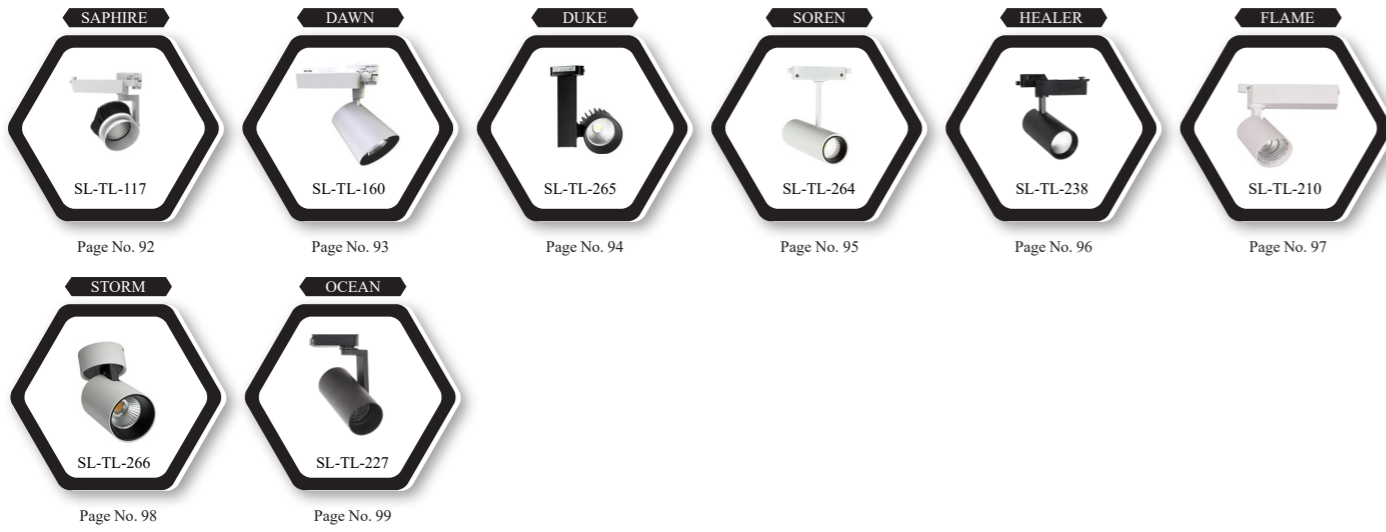

Track Spot Light Series