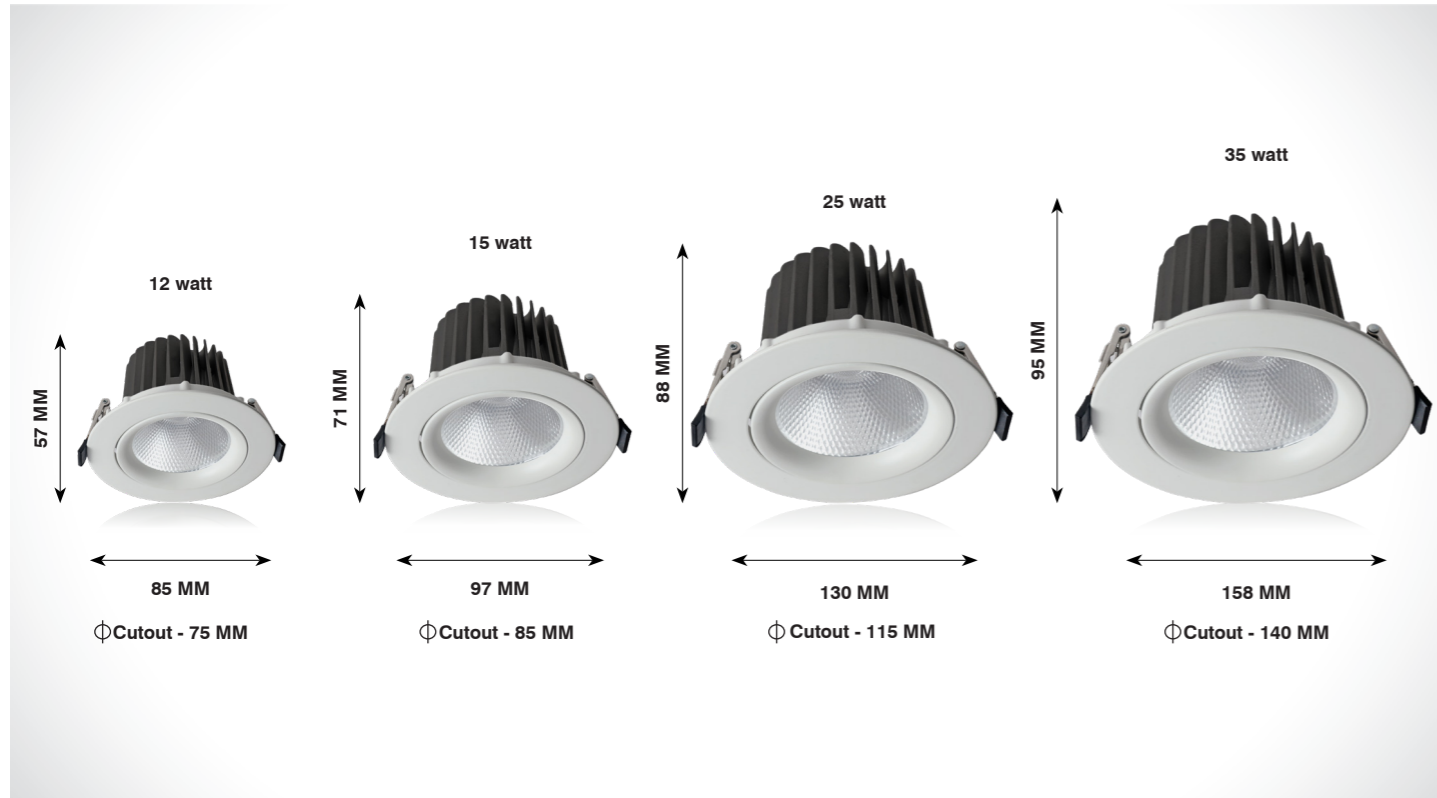

DOWN LIGHT

THEA

Product Code	CRI	CCT	Dimension (in mm)			Lumen	Driver Opt	System Specs	
			Diameter	Height	Cutout			Housing	LED Make
SL-DL-207-12w-R-W.WHT	80 / 90	3000K	85	57	φ75	1320 lm	36-42V@300mA	Aluminium	
SL-DL-207-12w-R-N.WHT		4000K	85	57	φ75	1440 lm		Citizen / Cree / Bridgelux	
SL-DL-207-12w-R-WHT		6500K				1500 lm		Fulham / Philips	
								Triac / 0-10v / Dali	
SL-DL-207-15w-R-W.WHT	80 / 90	3000K	97	71	φ85	1650 lm	36-42V@350mA	Aluminium	
SL-DL-207-15w-R-N.WHT		4000K	97	71	φ85	1800 lm		Citizen / Cree / Bridgelux	
SL-DL-207-15w-R-WHT		6500K				1875 lm		Fulham / Philips	
								Triac / 0-10v / Dali	
SL-DL-207-25w-R-W.WHT	80 / 90	3000K	130	88	φ115	2750 lm	36-42V@700 mA	Aluminium	
SL-DL-207-25w-R-N.WHT		4000K	130	88	φ115	3000 lm		Citizen / Cree / Bridgelux	
SL-DL-207-25w-R-WHT		6500K				3125 lm		Fulham / Philips	
								Triac / 0-10v / Dali	
SL-DL-207-35w-R-W.WHT	80 / 90	3000K	158	95	φ140	3850 lm	36-42V@850 mA	Aluminium	
SL-DL-207-35w-R-N.WHT		4000K	158	95	φ140	4200 lm		Citizen / Cree / Bridgelux	
SL-DL-207-35w-R-WHT		6500K				4375 lm		Fulham / Philips	
								Triac / 0-10v / Dali	

Application

On request also available in CCT - 2700K / 3500K / 5000K