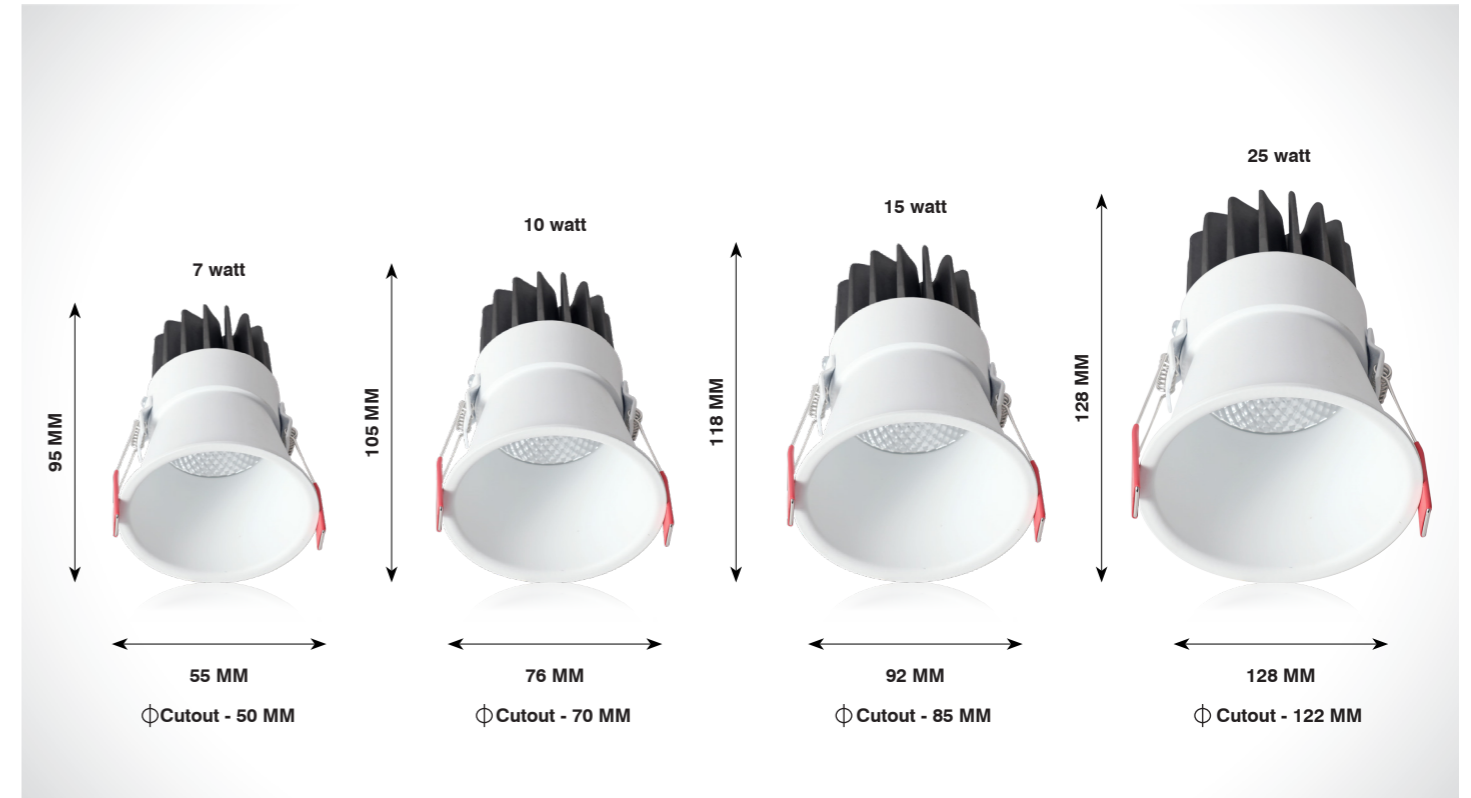

DOWN LIGHT

KOSTA

Product Code	CRI	CCT	Dimension (in mm)			Lumen	Driver Opt	System Specs	
SL-DL-161-7w-R-W.WHT	80 / 90	3000K	Diameter	Height	Cutout	770 lm	36-42V@150mA	Housing	Aluminium
SL-DL-161-7w-R-N.WHT		4000K	55	95	φ 50	840 lm		LED Make	Citizen / Cree / Bridgelux
SL-DL-161-7w-R-WHT		6500K				875 lm		Driver Brands	Philips
								Dimming	Triac / 0-10v / Dali
SL-DL-161-10w-R-W.WHT	80 / 90	3000K	Diameter	Height	Cutout	1100 lm	36-42V@250mA	Housing	Aluminium
SL-DL-161-10w-R-N.WHT		4000K	76	105	φ 70	1200 lm		LED Make	Citizen / Cree / Bridgelux
SL-DL-161-10w-R-WHT		6500K				1250 lm		Driver Brands	Philips / Fulham
								Dimming	Triac / 0-10v / Dali
SL-DL-161-15w-R-W.WHT	80 / 90	3000K	Diameter	Height	Cutout	1650 lm	36-42V@350mA	Housing	Aluminium
SL-DL-161-15w-R-N.WHT		4000K	92	118	φ 85	1800 lm		LED Make	Citizen / Cree / Bridgelux
SL-DL-161-15w-R-WHT		6500K				1875 lm		Driver Brands	Philips / Fulham
								Dimming	Triac / 0-10v / Dali
SL-DL-161-25w-R-W.WHT	80 / 90	3000K	Diameter	Height	Cutout	2750 lm	36-42V@700mA	Housing	Aluminium
SL-DL-161-25w-R-N.WHT		4000K	128	128	φ 122	3000 lm		LED Make	Citizen / Cree / Bridgelux
SL-DL-261-25w-R-WHT		6500K				3125 lm		Driver Brands	Fulham
								Dimming	Triac / 0-10v / Dali

Beam Angle