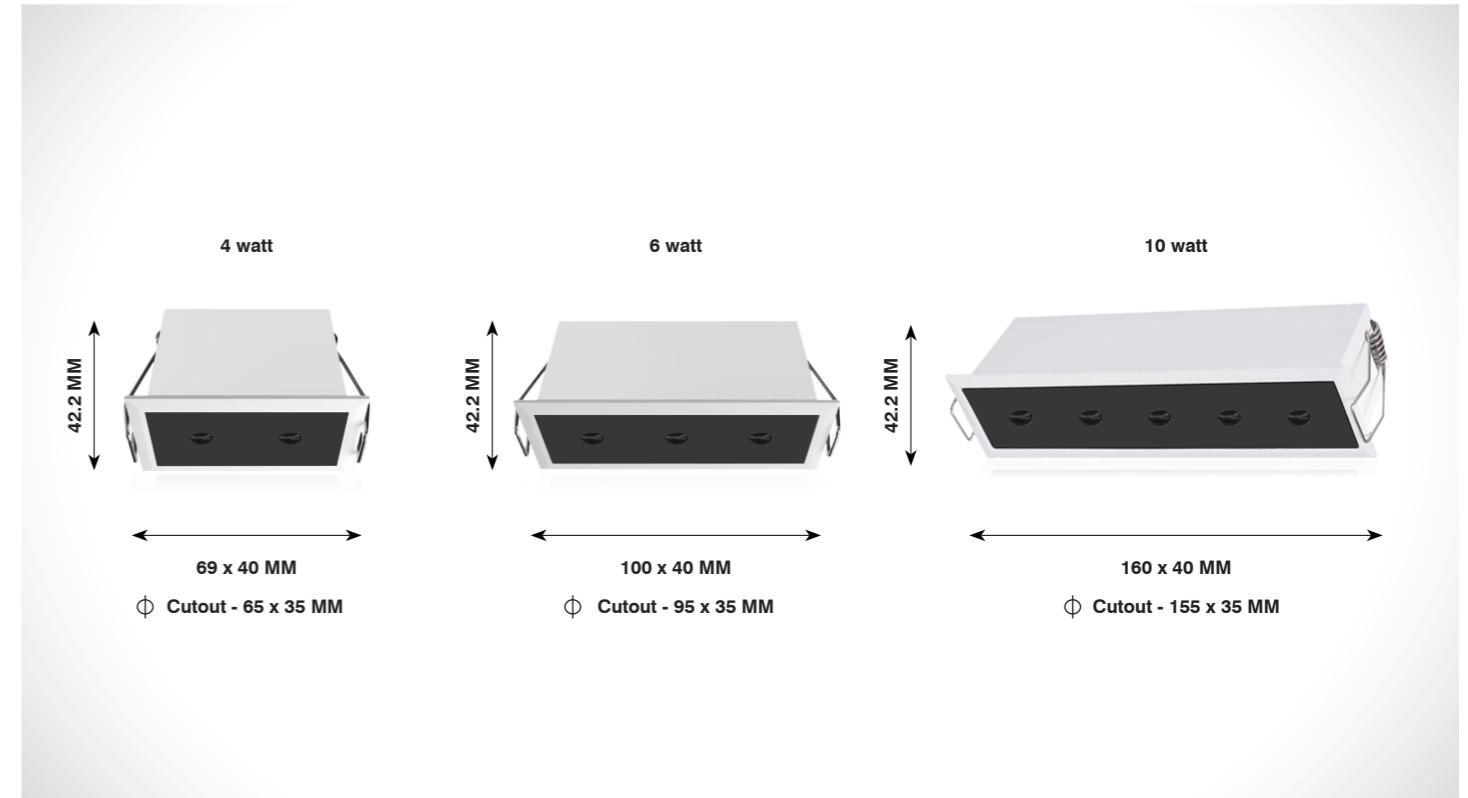

LASER BLADE

LABIB

Product Code	CRI	CCT	Dimension (in mm)	Lumen	Driver Opt	System Specs
SL-LB-286-4w-R-W.WHT	80 / 90	3000K	Diameter Height Cutout	440 lm	3-3.6 VDC@700mA	Housing Aluminium
SL-LB-286-4w-R-N.WHT		4000K	69 x 40 42.2 φ 65 x 35	480 lm		LED Make Osram
SL-LB-286-4w-R-WHT		6500K		500 lm		Driver Brands Srishti
						Dimming Triac / 0-10v / Dali
SL-LB-286-6w-R-W.WHT	80 / 90	3000K	Diameter Height Cutout	660 lm	7-12 VDC@700mA	Housing Aluminium
SL-LB-286-6w-R-N.WHT		4000K	100 x 40 42.2 φ 95 x 35	720 lm		LED Make Osram
SL-LB-286-6w-R-WHT		6500K		750 lm		Driver Brands Osram / Fulham
						Dimming Triac / 0-10v / Dali
SL-LB-286-10w-R-W.WHT	80 / 90	3000K	Diameter Height Cutout	1100 lm	8-15V@700mA	Housing Aluminium
SL-LB-286-10w-R-N.WHT		4000K	160 x 40 42.2 φ155 x 35	1200 lm		LED Make Osram
SL-LB-286-10w-R-WHT		6500K		1250 lm		Driver Brands Osram / Fulham
						Dimming Triac / 0-10v / Dali

Application

On request also available in CCT - 2700K / 3500K / 5000K