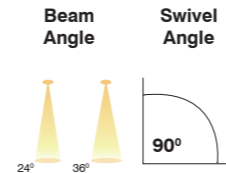

FOTIS

Product Code	CRI	CCT	Dimension (in mm)			Lumen	Driver Opt	System Specs	
SL-ZL-256-20w-R-W.WHT	80 / 90	3000K	Diameter	Height	Cutout	2200 lm	36-42V@500mA	Housing	Aluminium
SL-ZL-256-20w-R-N.WHT		4000K	152	122	ϕ142	2400 lm		LED Make	Citizen / Cree / Bridgelux
SL-ZL-256-20w-R-WHT		6500K				2500 lm		Driver Brands	Fulham
								Dimming	Triac / 0-10v / Dali
SL-ZL-256-25w-R-W.WHT	80 / 90	3000K	Diameter	Height	Cutout	2750 lm	36-42V@700mA	Housing	Aluminium
SL-ZL-256-25w-R-N.WHT		4000K	152	122	ϕ142	3000 lm		LED Make	Citizen / Cree / Bridgelux
SL-ZL-256-25w-R-WHT		6500K				3125 lm		Driver Brands	Fulham
								Dimming	Triac / 0-10v / Dali
SL-ZL-256-30w-R-W.WHT	80 / 90	3000K	Diameter	Height	Cutout	3300 lm	36-42V@750mA	Housing	Aluminium
SL-ZL-256-30w-R-N.WHT		4000K	186	152	ϕ175	3600 lm		LED Make	Citizen / Cree / Bridgelux
SL-ZL-256-30w-R-WHT		6500K				3750 lm		Driver Brands	Fulham
								Dimming	Triac / 0-10v / Dali
SL-ZL-256-35w-R-W.WHT	80 / 90	3000K	Diameter	Height	Cutout	3850 lm	36-42V@800mA	Housing	Aluminium
SL-ZL-256-35w-R-N.WHT		4000K	186	152	ϕ175	4200 lm		LED Make	Citizen / Cree / Bridgelux
SL-ZL-256-35w-R-WHT		6500K				4375 lm		Driver Brands	Fulham
								Dimming	Triac / 0-10v / Dali