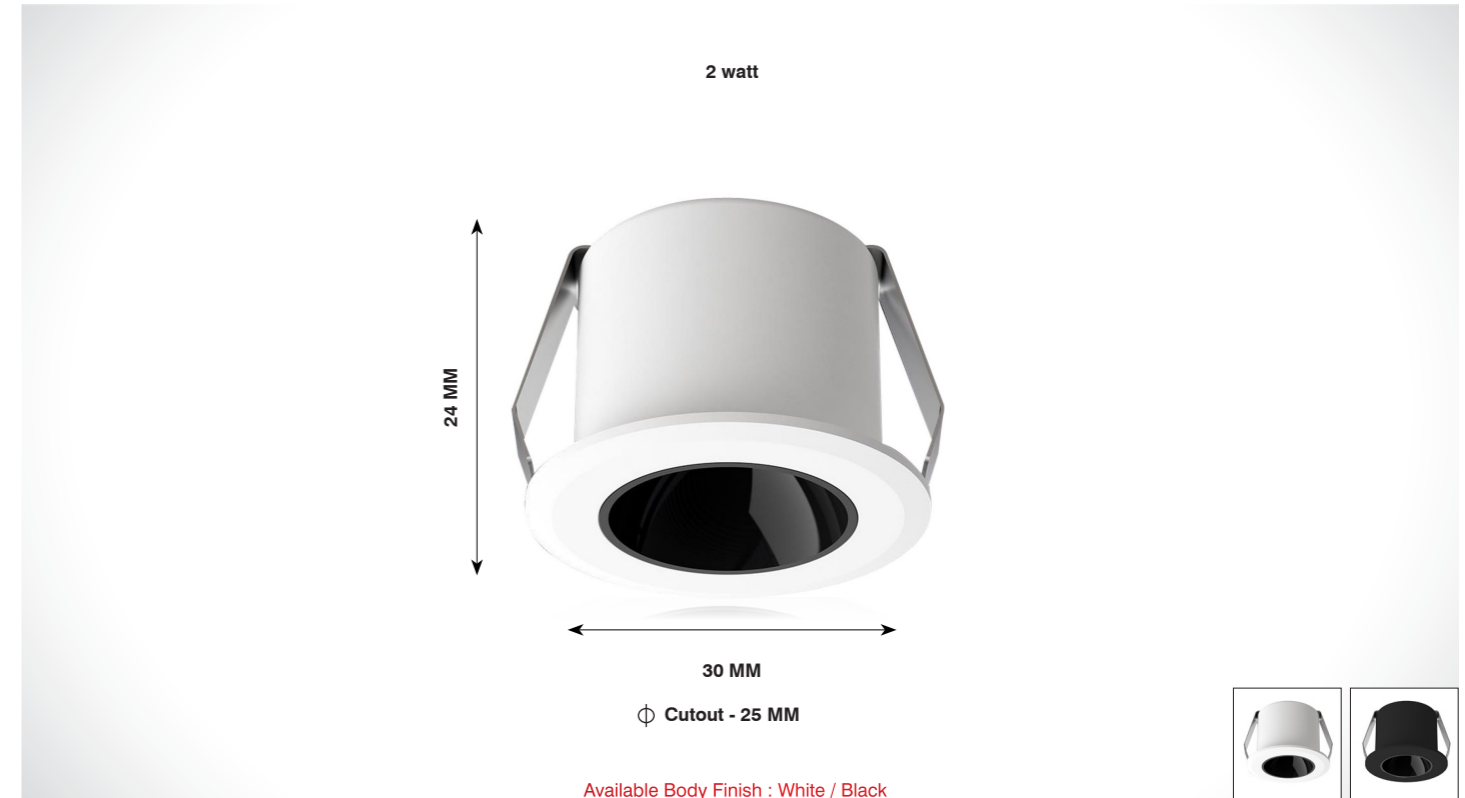

Beam Angle

Application

SPOT LIGHT

SPOT LIGHT

ESPEN

Wall Washer

Product Code	CRI	CCT	Dimension (in mm)			Lumen	Driver Opt	System Specs	
SL-SP-268-2w-R-W.WHT	80 / 90	3000K	Diameter	Depth	Cutout	220 lm	3-3.6VDC@350mA	Housing	Aluminium
SL-SP-268-2w-R-N.WHT		4000K	34	15	∅27	240 lm		LED Make	Osram
SL-SP-268-2w-R-WHT		6500K				250 lm		Driver Brands	Srishti