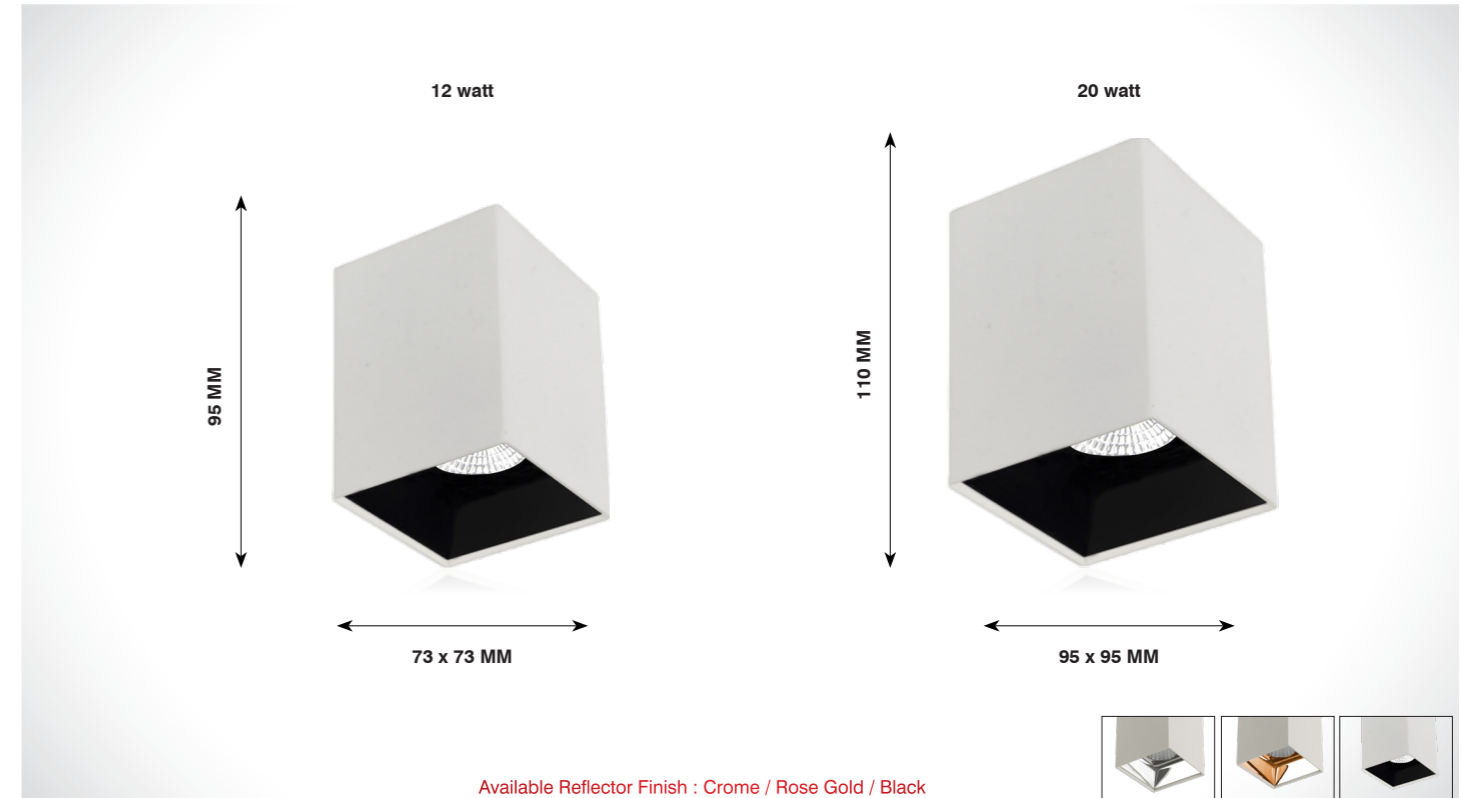

SOLON

Product Code	CRI	CCT	Dimension (in mm)		Lumen	Driver Opt	System Specs	
SL-SDL-247-12w-S-W.WHT	80 / 90	3000K	Diameter	Height	1320 lm	36-42V@300mA	Housing	Aluminium
SL-SDL-247-12w-S-N.WHT		4000K	73 x 73	95	1440 lm		LED Make	Citizen / Cree / Bridgelux
SL-SDL-247-12w-S-WHT		6500K			1500 lm		Driver Brands	Srishti
SL-SDL-248-20w-S-W.WHT	80 / 90	3000K	Diameter	Height	2200 lm	36-42V@400mA	Housing	Aluminium
SL-SDL-248-20w-S-N.WHT		4000K	95 x 95	110	2400 lm		LED Make	Citizen / Cree / Bridgelux
SL-SDL-248-20w-S-WHT		6500K			2500 lm		Driver Brands	Srishti

Beam Angle