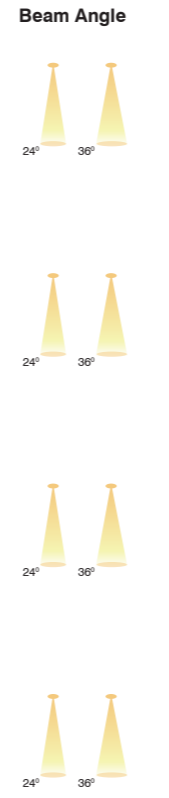

Application

On request also available in CCT - 2700K / 3500K / 5000K