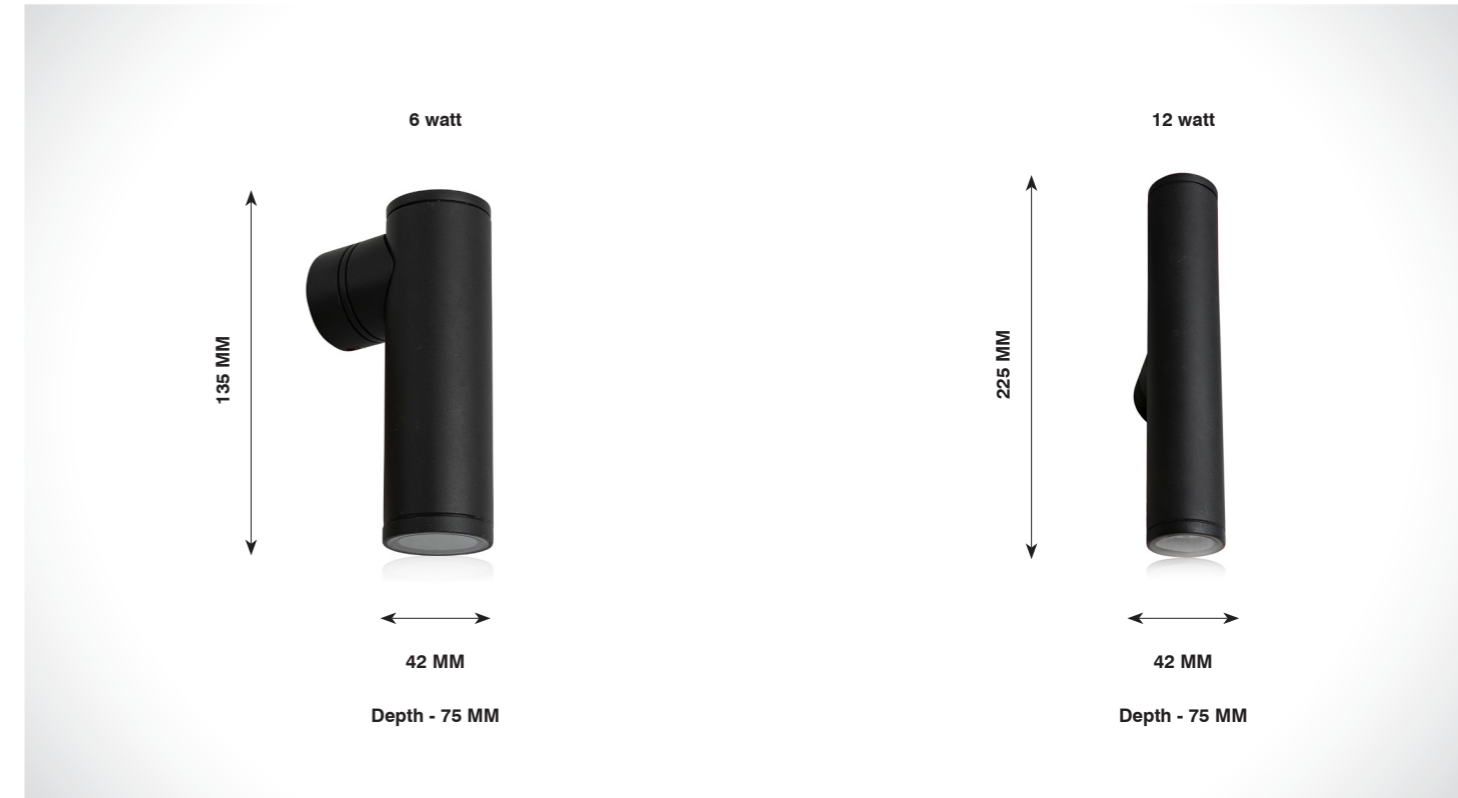

FLIP

(IP65)

Product Code	CRI	CCT	Dimension (in mm)			Lumen	Driver Opt	System Specs	
SL-WL-270-6w-R	80 / 90	3000K	Diameter	Height	Depth	660 lm	36-42V@150 mA	Housing	Aluminium
			42	135	75			LED Make	Bridglux /Cree
								Driver Brands	Philips
								Dimming	NA

Beam Angle

IRAN

(IP65)

Product Code	CRI	CCT	Dimension (in mm)			Lumen	Driver Opt	System Specs	
SL-WL-271-12w-R	80 / 90	3000K	Diameter	Height	Depth	1320 lm	36-42V@150 mA x 2	Housing	Aluminium
			42	225	75			LED Make	Bridglux /Cree
								Driver Brands	Philips
								Dimming	NA

Beam Angle