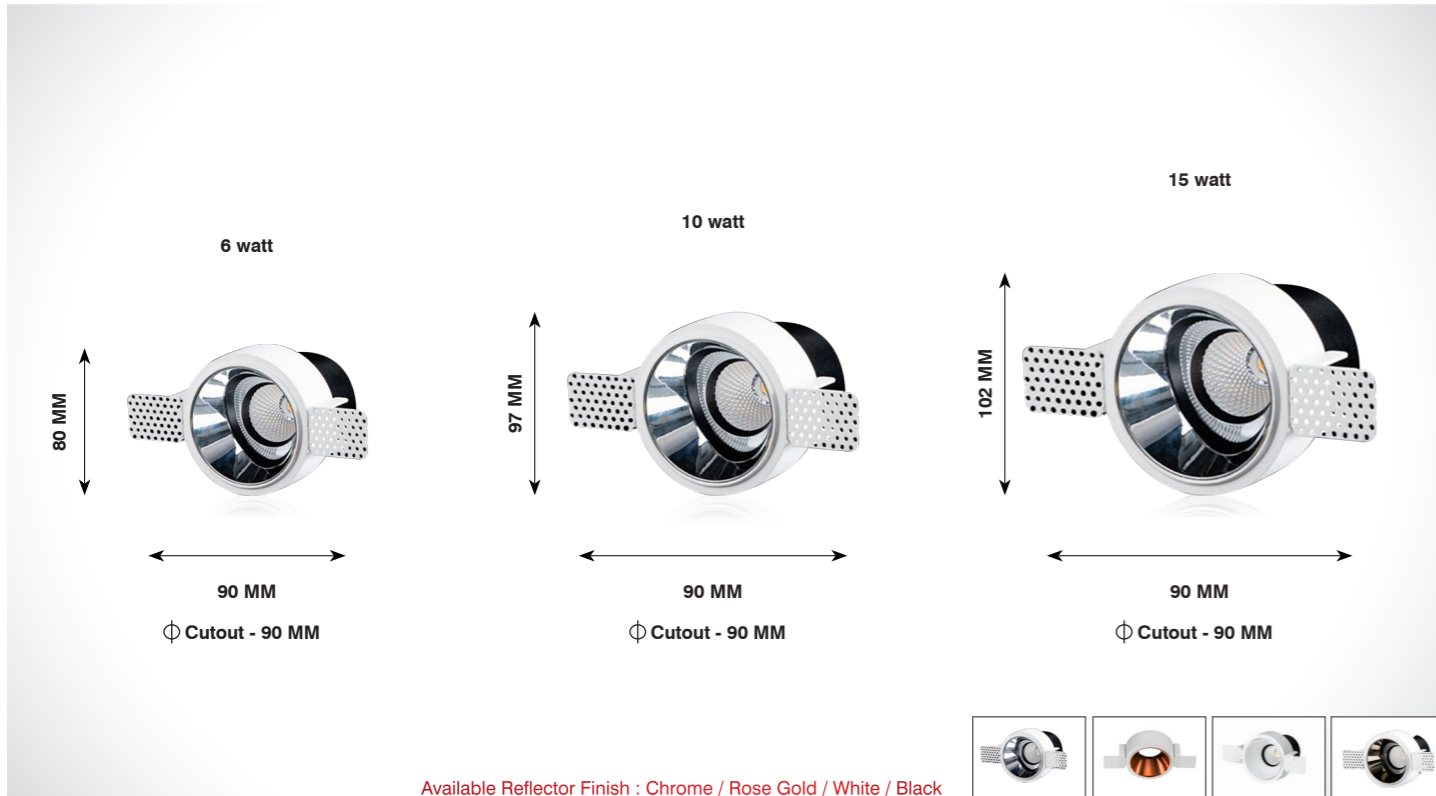

RETROFIT LAMP

SNIPER

Imported Module

Product Code	CRI	CCT	Dimension (in mm)			Lumen	Driver Opt	System Specs	
			Diameter	Height	Cutout			Housing	LED Make
SL-DL-275-6w-R-W.WHT	80 / 90	3000K				660 lm	36-42V@150mA	Aluminium	
SL-DL-275-6w-R-N.WHT		4000K	90	80	φ90	720 lm		Citizen / Cree / Bridgelux	
SL-DL-275-6w-R-WHT		6500K				750 lm		Philips	
								Triac / 0-10v / Dali	
SL-DL-275-10w-R-W.WHT	80 / 90	3000K				1100 lm	36-42V@250mA	Aluminium	
SL-DL-275-10w-R-N.WHT		4000K	90	97	φ90	1200 lm		Citizen / Cree / Bridgelux	
SL-DL-275-10w-R-WHT		6500K				1250 lm		Fulham / Philips	
								Triac / 0-10v / Dali	
SL-DL-275-15w-R-W.WHT	80 / 90	3000K				1650 lm	36-42V@350mA	Aluminium	
SL-DL-275-15w-R-N.WHT		4000K	90	102	φ90	1800 lm		Citizen / Cree / Bridgelux	
SL-DL-275-15w-R-WHT		6500K				1875 lm		Fulham / Philips	
								Triac / 0-10v / Dali	

Beam Angle

Application

On request also available in CCT - 2700K / 3500K / 5000K