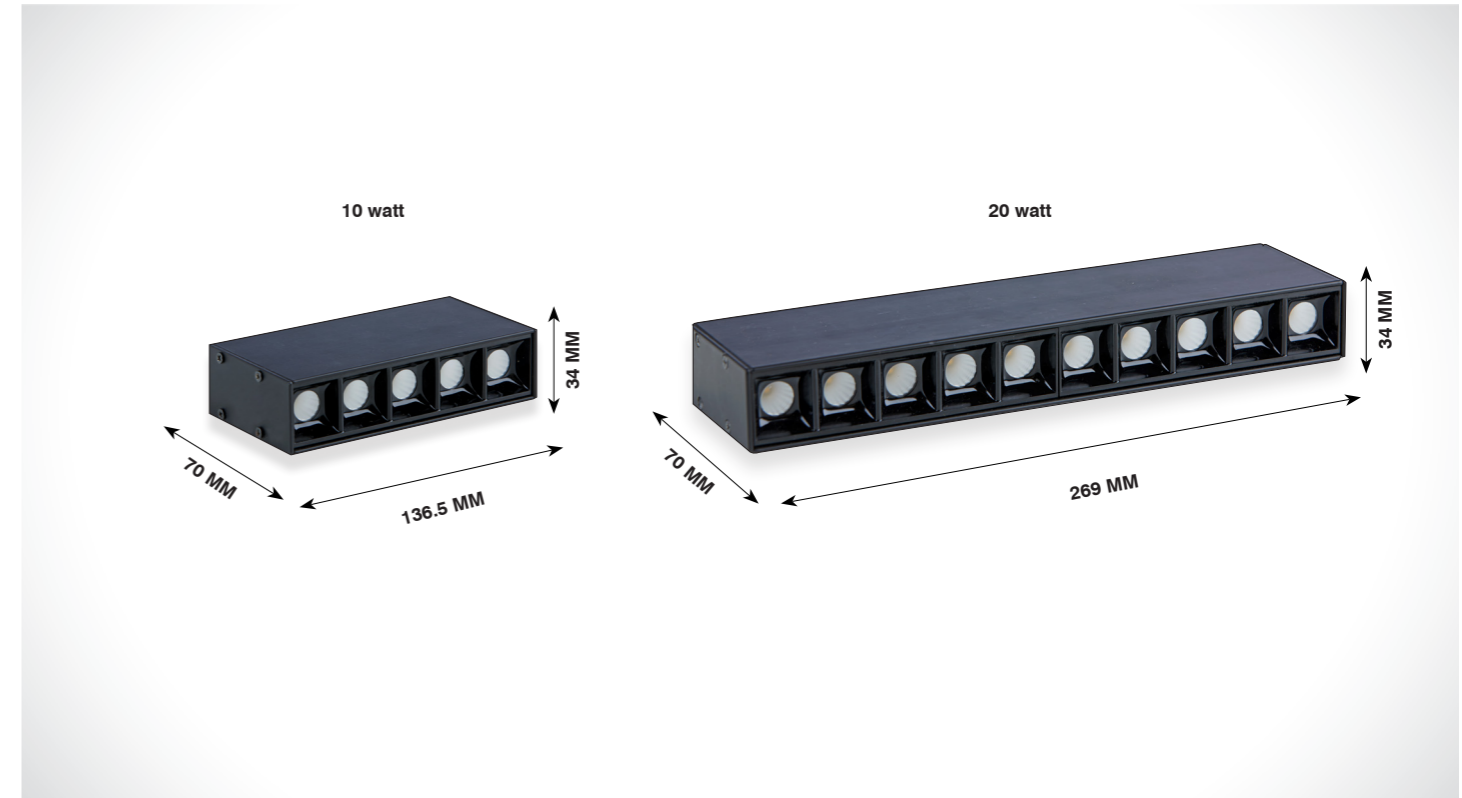

LASER BLADE

CANTO

Product Code	CRI	CCT	Dimension (in mm)		Lumen	Driver Opt	System Specs	
SL-SLB-249-10w-R-W.WHT	80 / 90	3000K	Diameter	Height	1100 lm	9-16 VDC@700mA	Housing	Aluminium
SL-SLB-249-10w-R-N.WHT		4000K	136.5 x 34	70	1200 lm		LED Make	Osram
SL-SLB-249-10w-R-WHT		6500K			1250 lm		Driver Brands	Srishti
							Dimming	Triac / 0-10v / Dali
SL-SLB-249-20w-R-W.WHT	80 / 90	3000K	Diameter	Height	2200 lm	25-35 VDC@600mA	Housing	Aluminium
SL-SLB-249-20w-R-N.WHT		4000K	269 x 34	70	2400 lm		LED Make	Osram
SL-SLB-249-20w-R-WHT		6500K			2500 lm		Driver Brands	Srishti
							Dimming	Triac / 0-10v / Dali

On request also available in CCT - 2700K / 3500K / 5000K