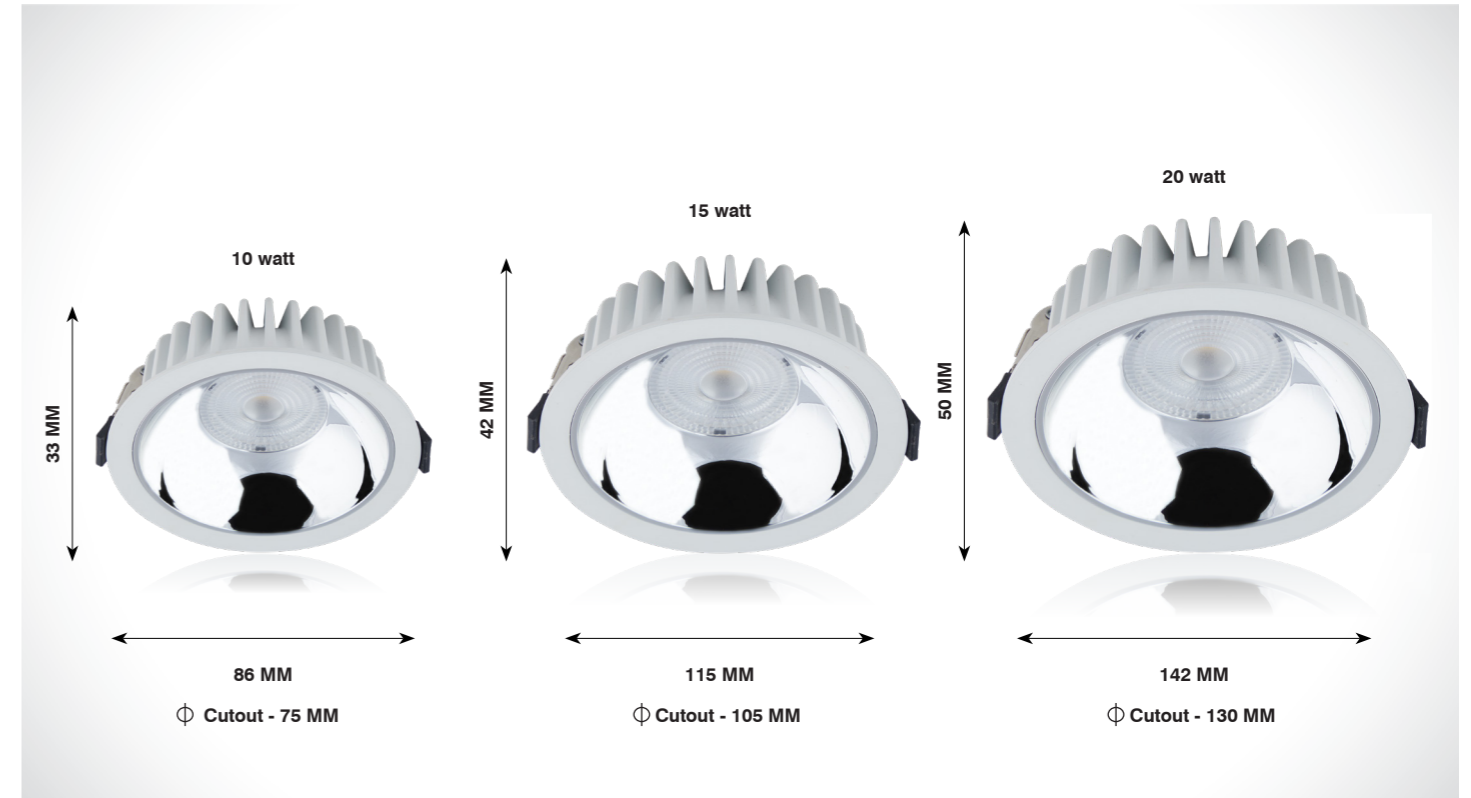

Beam Angle

Application

On request also available in CCT - 2700K / 3500K / 5000K

DOWN LIGHT

ADORA

Product Code	CRI	CCT	Dimension (in mm)			Lumen	Driver Opt	System Specs	
SL-DL-244-10w-R-W.WHT	80 / 90	3000K	Diameter	Height	Cutout	1100 lm	36-42V@250mA	Housing	Aluminium
SL-DL-244-10w-R-N.WHT		4000K	86	33	φ 75	1200 lm		LED Make	Citizen / Cree / Bridgelux
SL-DL-244-10w-R-WHT		6500K				1250 lm		Driver Brands	Fulham / Philips
								Dimming	Triac / 0-10v / Dali
SL-DL-244-15w-R-W.WHT	80 / 90	3000K	Diameter	Height	Cutout	1650 lm	36-42V@350mA	Housing	Aluminium
SL-DL-244-15w-R-N.WHT		4000K	115	42	φ 105	1800 lm		LED Make	Citizen / Cree / Bridgelux
SL-DL-244-15w-R-WHT		6500K				1875 lm		Driver Brands	Fulham / Philips
								Dimming	Triac / 0-10v / Dali
SL-DL-244-20w-R-W.WHT	80 / 90	3000K	Diameter	Height	Cutout	2200 lm	36-42V@500mA	Housing	Aluminium
SL-DL-244-20w-R-N.WHT		4000K	142	50	φ 130	2400 lm		LED Make	Citizen / Cree / Bridgelux
SL-DL-244-20w-R-WHT		6500K				2500 lm		Driver Brands	Fulham / Philips
								Dimming	Triac / 0-10v / Dali