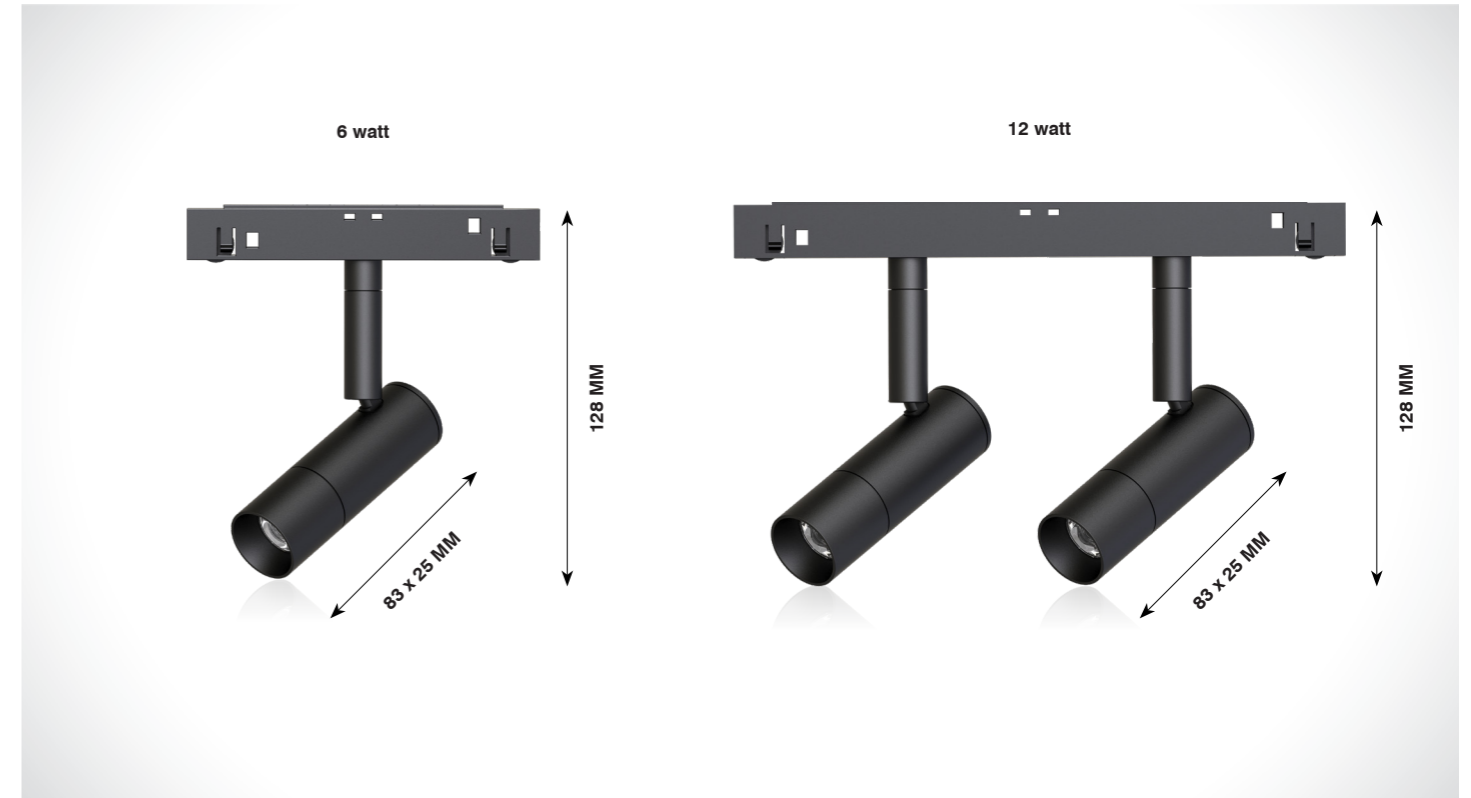

Application

MAGNETIC TRACK SPOT LIGHT