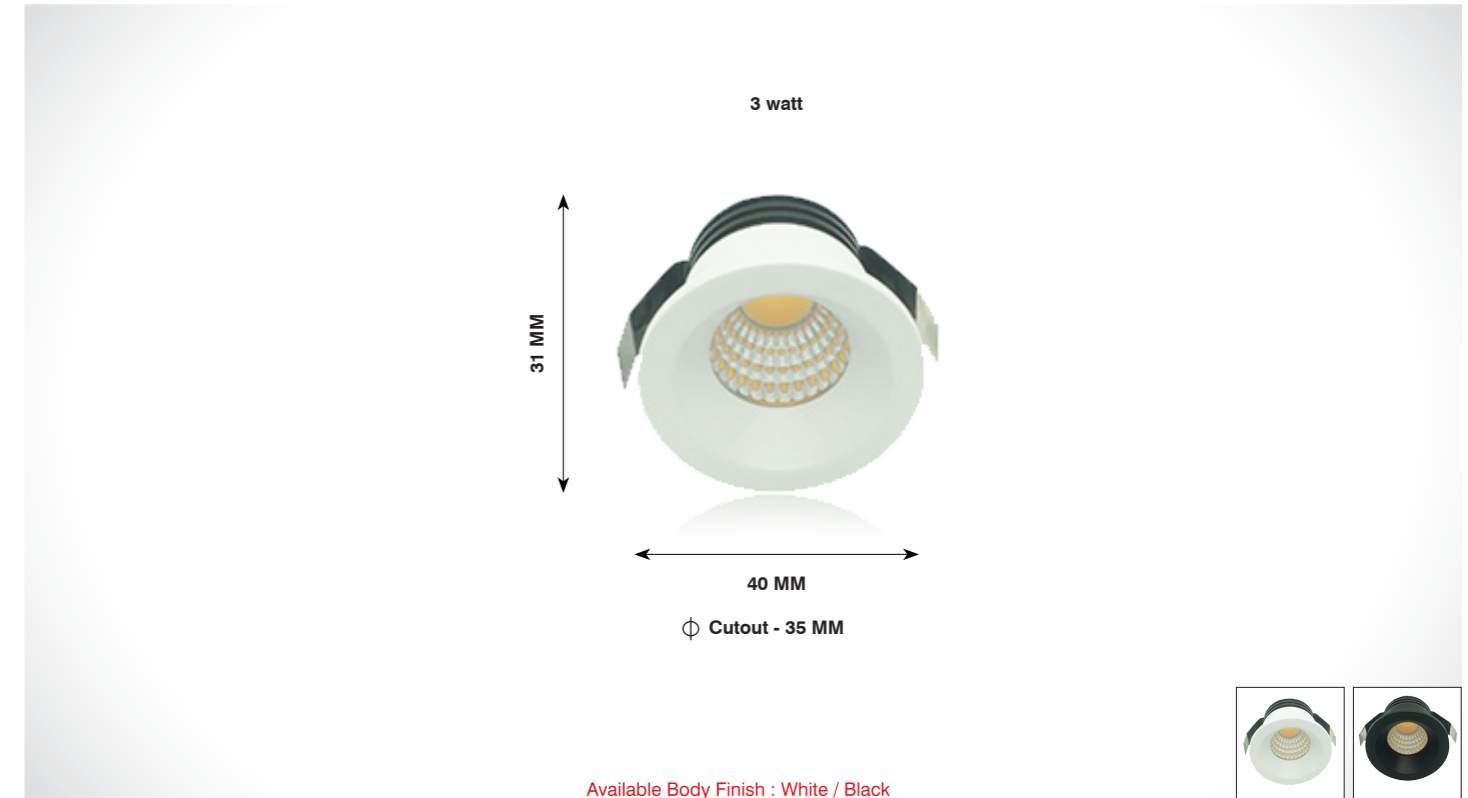

Beam Angle

SPOT LIGHT

TRIBER

Product Code	CRI	CCT	Dimension (in mm)			Lumen	Driver Opt	System Specs	
SL-SP-306-3w-R-W.WHT	80 / 90	3000K	Diameter	Height	Cutout	330 lm	2-5V@600mA	Housing	Aluminium
SL-SP-306-3w-R-N.WHT		4000K	40	31	∅ 35	360 lm		LED Make	Osram
SL-SP-306-3w-R-WHT		6500K				375 lm		Driver Brands	Srishti

Beam Angle

SPOT LIGHT

BLITZ

Product Code	CRI	CCT	Dimension (in mm)			Lumen	Driver Opt	System Specs	
SL-SP-307-3w-R-W.WHT	80	3000K	Diameter	Height	Cutout	330 lm	2-5V@600mA	Housing	Aluminium
SL-SP-307-3w-R-N.WHT		4000K	38	30	∅ 36	360 lm		LED Make	Epistar
SL-SP-307-3w-R-WHT		6500K				375 lm		Driver Brands	Srishti