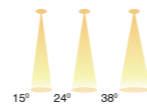

ZEFI B

Product Code	CRI	CCT	Dimension (in mm)			Lumen	Driver Opt	System Specs	
SL-DL-319-9w-R-W.WHT	80 / 90	3000K	Diameter	Height	Cutout	990 lm	36-42@200mA	Housing	Aluminium
SL-DL-319-9w-R-N.WHT		4000K	48	66	Ø50	1080 lm		LED Make	Cree
SL-DL-319-9w-R-WHT		6500K				1125 lm		Driver Brands	Srishti
								Dimming	Triac / 0-10v / Dali
SL-DL-319-12w-R-W.WHT	80 / 90	3000K	Diameter	Height	Cutout	1320 lm	36-42@300mA	Housing	Aluminium
SL-DL-319-12w-R-N.WHT		4000K	48	66	Ø50	1440 lm		LED Make	Cree
SL-DL-319-12w-R-WHT		6500K				1500 lm		Driver Brands	Srishti
								Dimming	Triac / 0-10v / Dali

Beam Angle