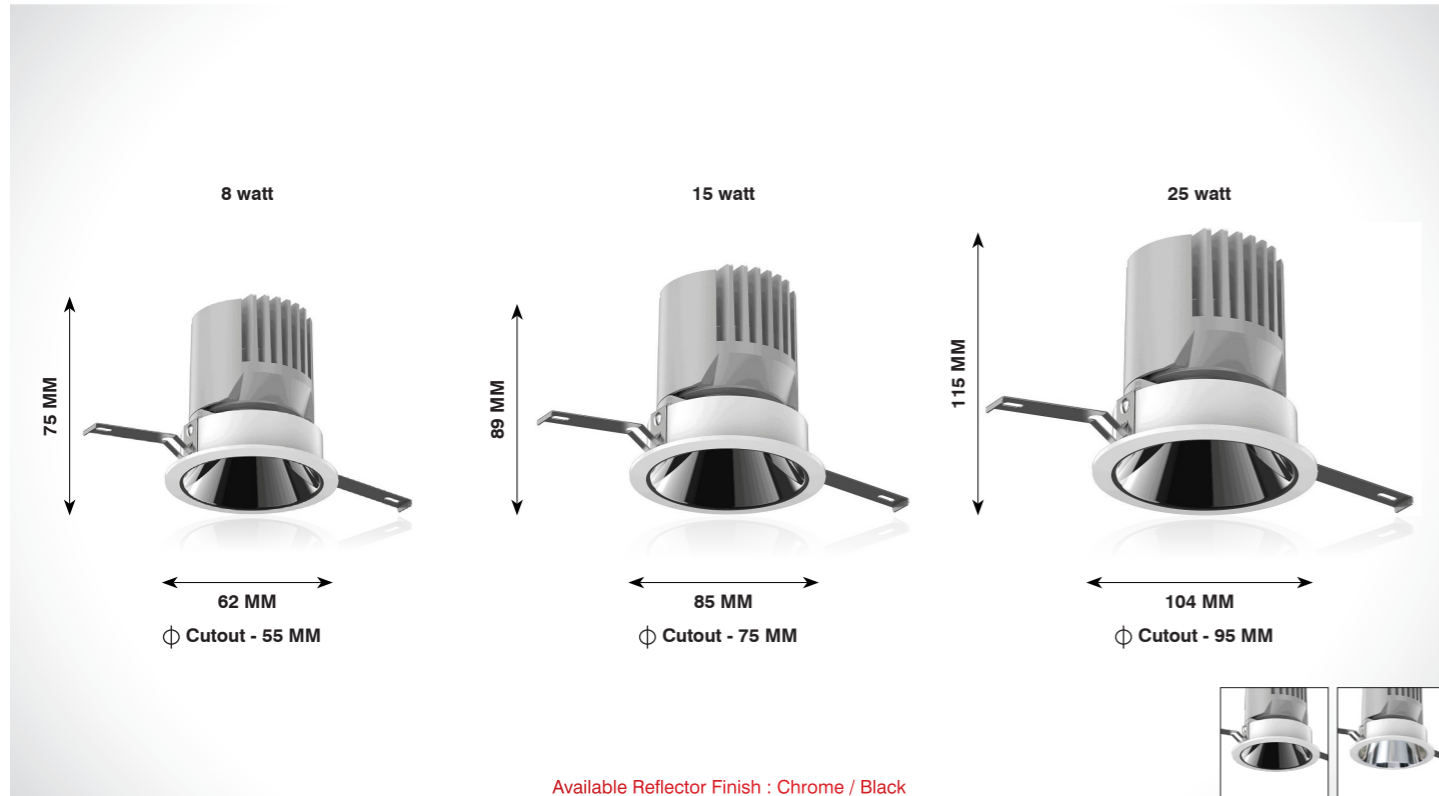

DOWN LIGHT

Available Reflector Finish : Chrome / Black

LAZIO

Product Code	CRI	CCT	Dimension (in mm)			Lumen	Driver Opt	System Specs	
SL-DL-310-8w-R-W.WHT	80 / 90	3000K	Diameter	Height	Cutout	880 lm	36-42V@200mA	Housing	Aluminium
SL-DL-310-8w-R-N.WHT		4000K	62	75	φ 55	960 lm		LED Make	Citizen / Cree / Bridgelux
SL-DL-310-8w-R-WHT		6500K				1000 lm		Driver Brands	Fulham / Philips / Osram
								Dimming	Triac / 0-10v / Dali
SL-DL-310-15w-R-W.WHT	80 / 90	3000K	Diameter	Height	Cutout	1650 lm	36-42V@350mA	Housing	Aluminium
SL-DL-310-15w-R-N.WHT		4000K	85	89	φ 75	1800 lm		LED Make	Citizen / Cree / Bridgelux
SL-DL-310-15w-R-WHT		6500K				1875 lm		Driver Brands	Fulham / Philips / Osram
								Dimming	Triac / 0-10v / Dali
SL-DL-310-25w-R-W.WHT	80 / 90	3000K	Diameter	Height	Cutout	2750 lm	36-42V@700 mA	Housing	Aluminium
SL-DL-310-25w-R-N.WHT		4000K	104	115	φ 95	3000 lm		LED Make	Citizen / Cree / Bridgelux
SL-DL-310-25w-R-WHT		6500K				3125 lm		Driver Brands	Fulham / Philips / Osram
								Dimming	Triac / 0-10v / Dali