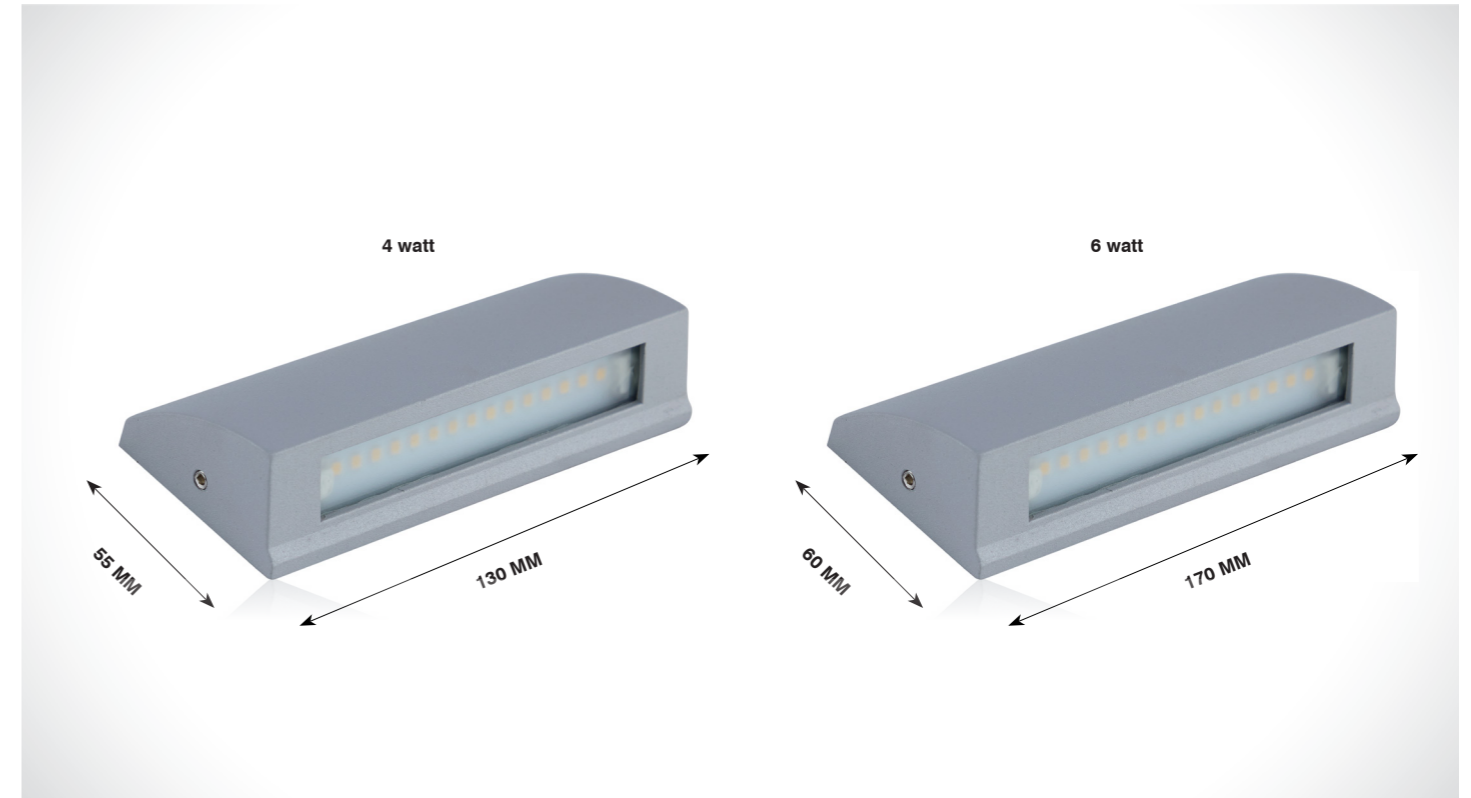

FOOT LIGHT

AVERY

(IP20)

Product Code	CRI	CCT	Dimension (in mm)		Driver Opt	System Specs	
SL-FT-63-I-2w-W.WHT	80	3000K	Diameter	Depth	Inbuilt	Housing	Aluminium
			145 x 40	12.5		LED Make	Edison
						Driver Brands	Srishti

Beam Angle

OLIVIA

(IP65)

Product Code	CRI	CCT	Dimension (in mm)		Driver Opt	System Specs	
SL-FT-140-4w-W.WHT	80	3000K	Diameter	Height	Inbuilt	Housing	Aluminium
			130	55		LED Make	Edison
						Driver Brands	Srishti

Beam Angle

Product Code	CRI	CCT	Dimension (in mm)		Driver Opt	System Specs	
SL-FT-141-6w-W.WHT	80	3000K	Diameter	Height	Inbuilt	Housing	Aluminium
			170	60		LED Make	Edison
						Driver Brands	Srishti

Application

Application