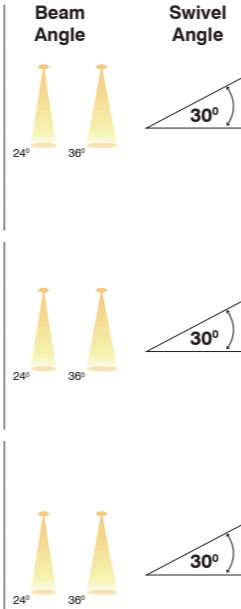

Beam Angle

On request also available in CCT - 2700K / 3500K / 5000K

DOWN LIGHT

STELLA

Product Code	CRI	CCT	Dimension (in mm)			Lumen	Driver Opt	System Specs	
SL-DL-257-10w-R-W.WHT	80 / 90	3000K	Diameter	Height	Cutout	1100 lm	36-42V@200mA	Housing	Aluminium
SL-DL-257-10w-R-N.WHT		4000K	54	83	φ 50	1200 lm		LED Make	Citizen / Cree / Bridgelux
SL-DL-257-10w-R-WHT		6500K				1250 lm		Driver Brands	Fulham / Philips
								Dimming	Triac / 0-10v / Dali
SL-DL-257-15w-R-W.WHT	80 / 90	3000K	Diameter	Height	Cutout	1650 lm	36-42V@350mA	Housing	Aluminium
SL-DL-257-15w-R-N.WHT		4000K	72	107	φ 67	1800 lm		LED Make	Citizen / Cree / Bridgelux
SL-DL-257-15w-R-WHT		6500K				1875 lm		Driver Brands	Fulham / Philips
								Dimming	Triac / 0-10v / Dali
SL-DL-257-25w-R-W.WHT	80 / 90	3000K	Diameter	Height	Cutout	2750 lm	36-42V@700 mA	Housing	Aluminium
SL-DL-257-25w-R-N.WHT		4000K	92	139	φ 87	3000 lm		LED Make	Citizen / Cree / Bridgelux
SL-DL-257-25w-R-WHT		6500K				3125 lm		Driver Brands	Fulham / Philips
								Dimming	Triac / 0-10v / Dali