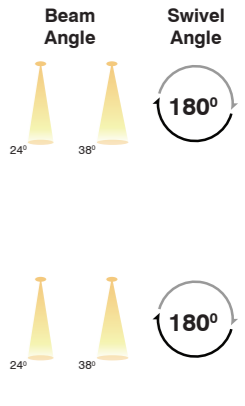

Product Code	CRI	CCT	Dimension (in mm)			Lumen	Driver Opt	System Specs	
SL-MALB-295-6w-S-W.WHT	80 / 90	3000K	Length	Width	Height	660 lm	48VDC	Housing	Aluminium
SL-MALB-295-6w-S-N.WHT		4000K	120	22	61	720 lm		LED Make	Bridgelux
SL-MALB-295-6w-S-WHT		6500K				750 lm			

Product Code	CRI	CCT	Dimension (in mm)			Lumen	Driver Opt	System Specs	
SL-MALB-295-12w-S-W.WHT	80 / 90	3000K	Length	Width	Height	1320 lm	48VDC	Housing	Aluminium
SL-MALB-295-12w-S-N.WHT		4000K	220	22	61	1440 lm		LED Make	Bridgelux
SL-MALB-295-12w-S-WHT		6500K				1500 lm