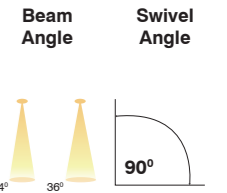

On request also available in CCT - 2700K / 3500K / 5000K