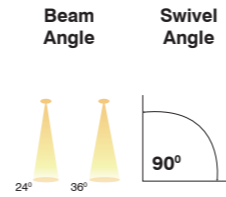

On request also available in CCT - 2700K / 3500K / 5000K

TRACKSPOT

Available Body Finish : Black / White

HEALER

Product Code	CRI	CCT	Dimension (in mm)		Lumen	Driver Opt	System Specs	
SL-TL-238-25w-R-W.WHT	80 / 90	3000K	Diameter	Length	2750 lm	36-42V@610mA	Housing	Aluminium
SL-TL-238-25w-R-N.WHT		4000K	61	143	3000 lm		LED Make	Citizen / Cree / Bridgelux
SL-TL-238-25w-R-WHT		6500K			3125 lm		Driver Brands	Fulham
							Dimming	Triac / 0-10v / Dali
SL-TL-238-35w-R-W.WHT	80 / 90	3000K	Diameter	Length	3850 lm	36-42V@800mA	Housing	Aluminium
SL-TL-238-35w-R-N.WHT		4000K	80	162	4200 lm		LED Make	Citizen / Cree / Bridgelux
SL-TL-238-35w-R-WHT		6500K			4375 lm		Driver Brands	Fulham
							Dimming	Triac / 0-10v / Dali