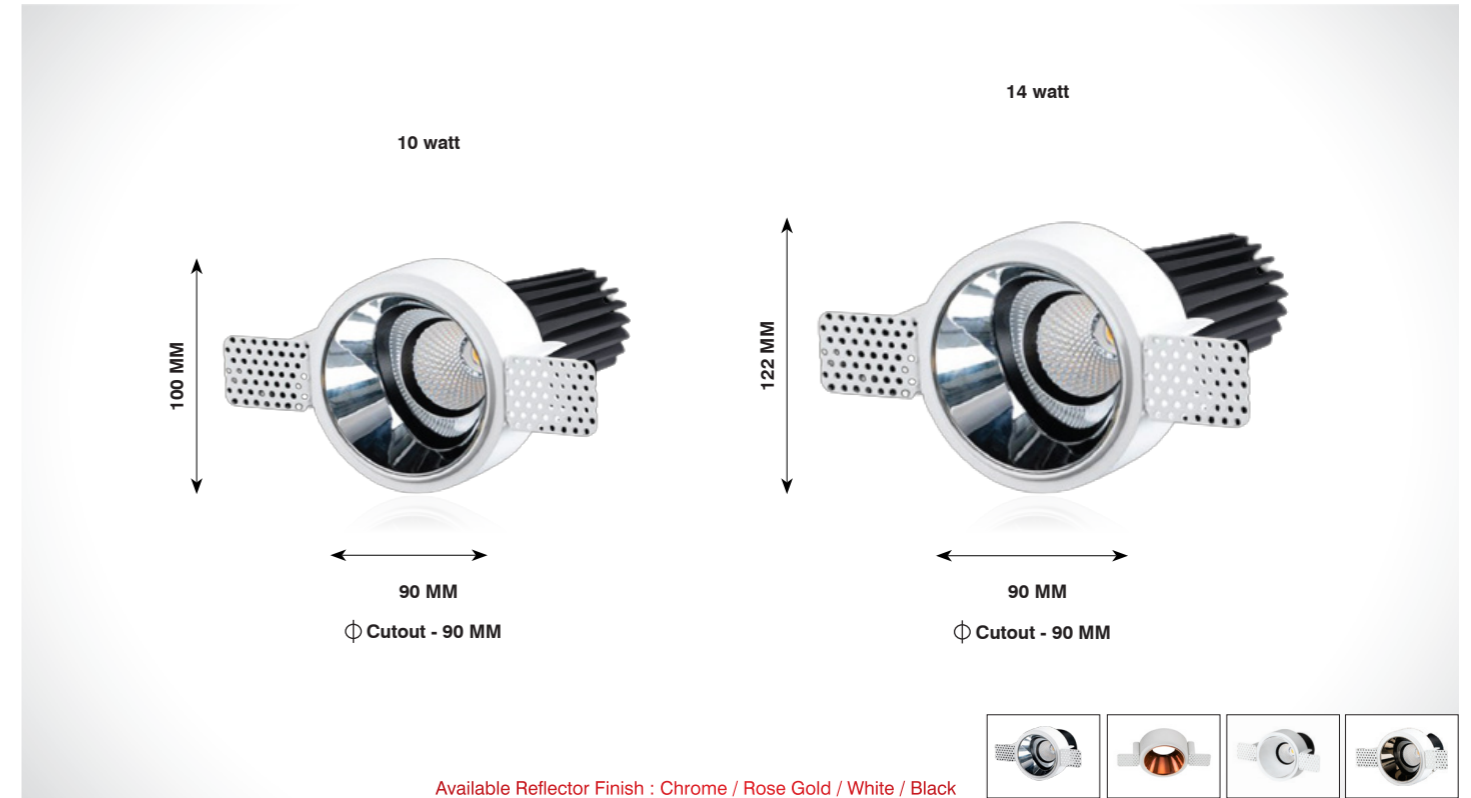

RETROFIT LAMP

Available Reflector Finish : Chrome / Rose Gold / White / Black

BORIS

Indian Module

Product Code	CRI	CCT	Dimension (in mm)			Lumen	Driver Opt	System Specs	
SL-DL-278-10w-R-W.WHT	80 / 90	3000K	Diameter	Height	Cutout	1100 lm	36-42V@250mA	Housing	Aluminium
SL-DL-278-10w-R-N.WHT		4000K	90	100	φ90	1200 lm		LED Make	Citizen / Cree / Bridgelux
SL-DL-278-10w-R-WHT		6500K				1250 lm		Driver Brands	Fulham / Philips
								Dimming	Triac / 0-10v / Dali
SL-DL-278-14w-R-W.WHT	80 / 90	3000K	Diameter	Height	Cutout	1540 lm	36-42V@300mA	Housing	Aluminium
SL-DL-278-14w-R-N.WHT		4000K	90	122	φ90	1680 lm		LED Make	Citizen / Cree / Bridgelux
SL-DL-278-14w-R-WHT		6500K				1750 lm		Driver Brands	Fulham / Philips
								Dimming	Triac / 0-10v / Dali

On request also available in CCT - 2700K / 3500K / 5000K