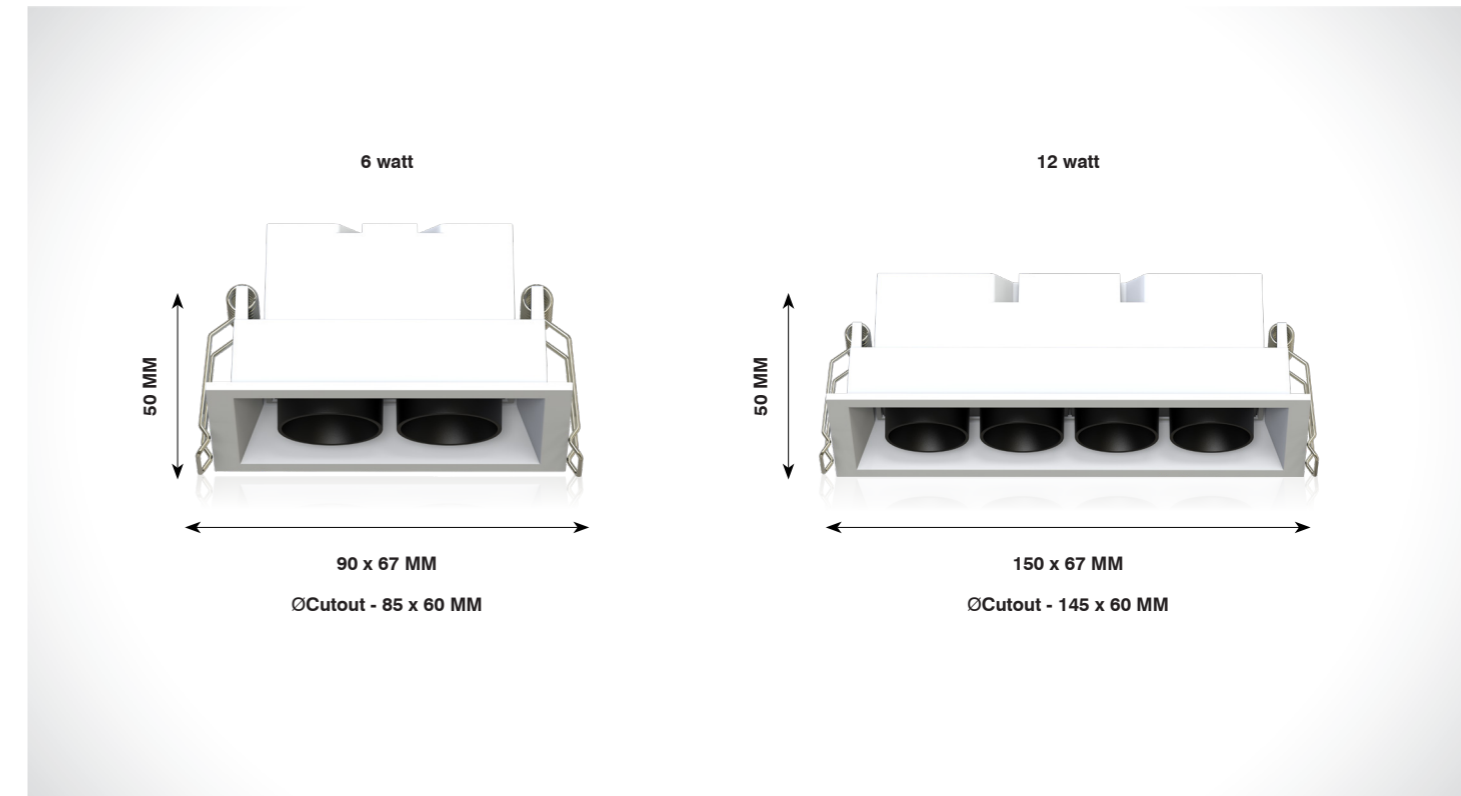

ADJUSTABLE LASER BLADE

Available Body Colour : White Body & Inside Black

LASER BLADE SERIES

ROVIGO

Product Code	CRI	CCT	Dimension (in mm)			Lumen	Driver Opt	System Specs	
SL-LB-326-6w-R-W.WHT	80 / 90	3000K	Diameter	Height	Cutout	660 lm	7-12V@700mA	Housing	Aluminium
SL-LB-326-6w-R-N.WHT		4000K	90x67	50	Ø85x60	720 lm		LED Make	Cree / Osram
SL-LB-326-6w-R-WHT		6500K				750 lm		Driver Brands	Fulham / Osram
								Dimming	Triac / 0-10v / Dali
SL-LB-326-12w-R-W.WHT	80 / 90	3000K	Diameter	Height	Cutout	1320 lm	11-22V@700mA	Housing	Aluminium
SL-LB-326-12w-R-N.WHT		4000K	150x67	50	Ø145x60	1440 lm		LED Make	Cree / Osram
SL-LB-326-12w-R-WHT		6500K				1500 lm		Driver Brands	Osram / Fulham
								Dimming	Triac / 0-10v / Dali

DIMMABLE

Beam Angle

On request also available in CCT - 2700K / 3500K / 5000K