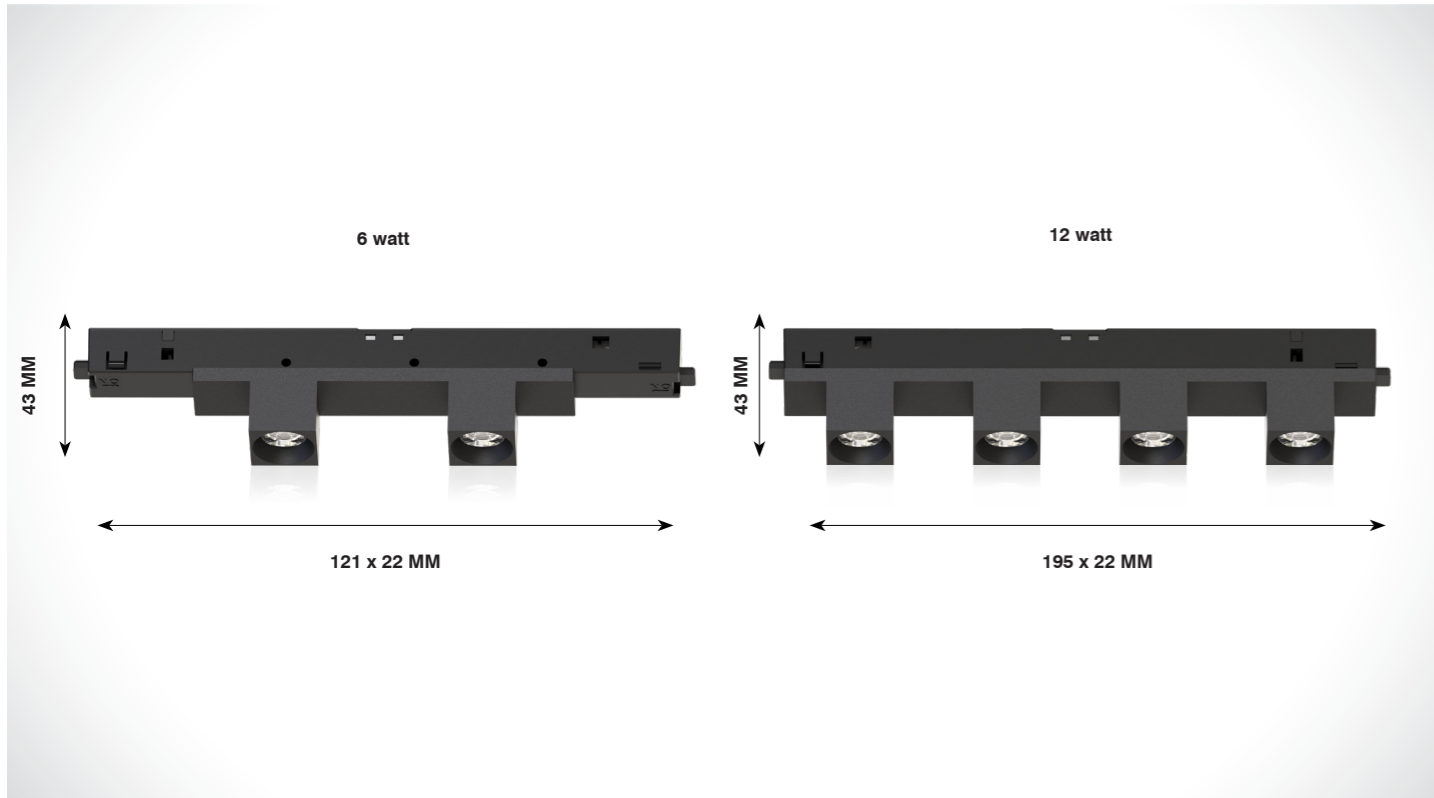

MAGNETIC LASER SPOT LIGHT

Available Body Colour : Black Body

Product Code	CRI	CCT	Dimension (in mm)			Lumen	Driver Opt	System Specs	
SL-MTL-322-6w-R-W.WHT	80 / 90	3000K	Lenght	Width	Height	660 lm	48V DC	Housing	Aluminium
SL-MTL-322-6w-R-N.WHT		4000K	121	22	43	720 lm		LED Make	Cree / Osram
SL-MTL-322-6w-R-WHT		6500K				750 lm		Driver Brands	Meanwell / KG
								Dimming	0-10v / Dali
SL-MTL-323-12w-R-W.WHT	80 / 90	3000K	Lenght	Width	Height	1320 lm	48V DC	Housing	Aluminium
SL-MTL-323-12w-R-N.WHT		4000K	195	22	43	1440 lm		LED Make	Cree / Osram
SSL-MTL-323-12w-R-WHT		6500K				1500 lm		Driver Brands	Meanwell / KG
								Dimming	0-10v / Dali

Beam Angle

Application