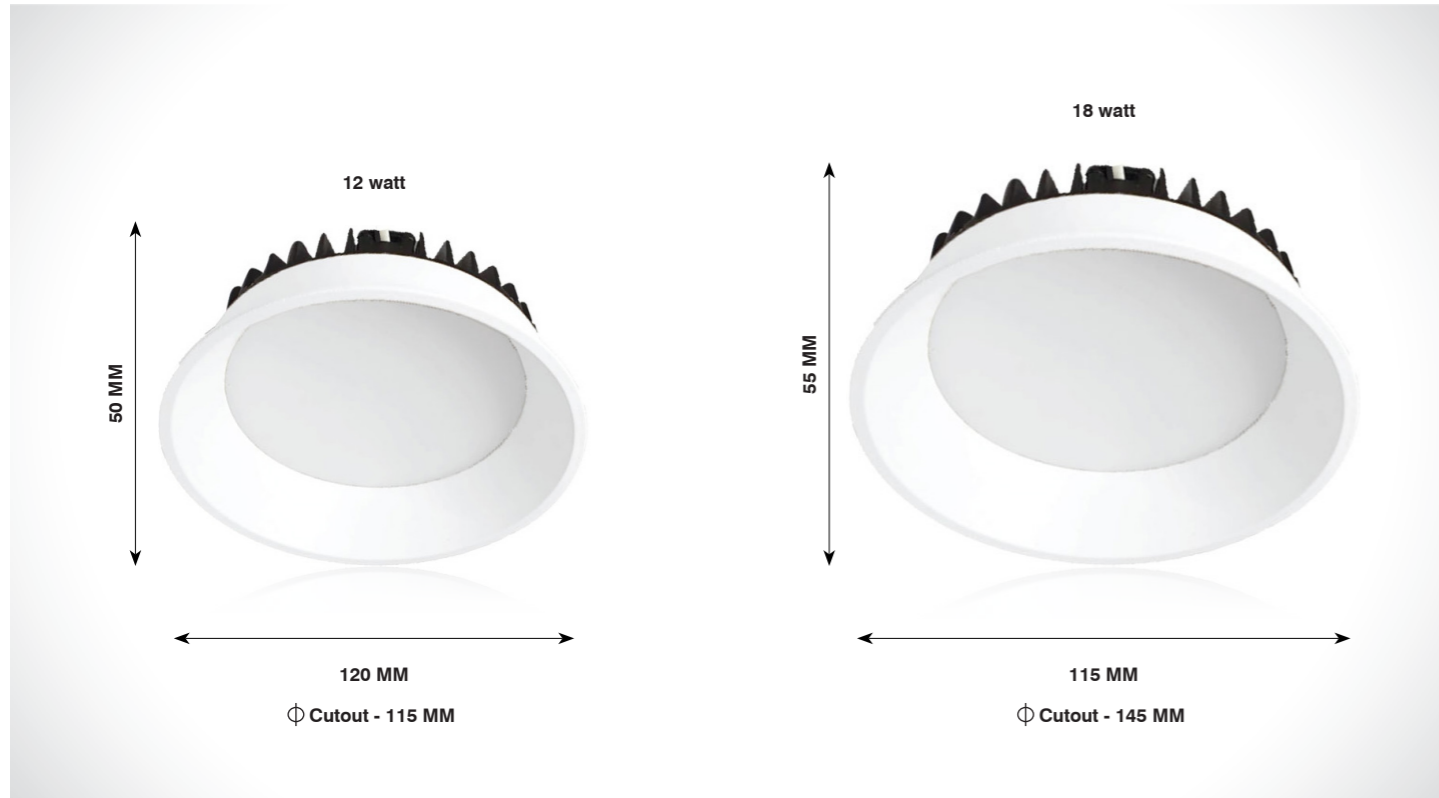

DOWN LIGHT

GARISH

Product Code	CRI	CCT	Dimension (in mm)			Lumen	Driver Opt	System Specs	
SL-DL-289-12w-R-W.WHT	80 / 90	3000K	Diameter	Height	Cutout	1320 lm	30-40V@300mA	Housing	Aluminium
SL-DL-289-12w-R-N.WHT		4000K	120	50	Φ115	1440 lm		LED Make	Bridgelux
SL-DL-289-12w-R-WHT		6500K				1500 lm		Driver Brands	Srishti / Philips
								Dimming	Triac / 0-10v / Dali
SL-DL-289-18w-R-W.WHT	80 / 90	3000K	Diameter	Height	Cutout	1980 lm	50-65V@300mA	Housing	Aluminium
SL-DL-289-18w-R-N.WHT		4000K	115	55	Φ145	2160 lm		LED Make	Bridgelux
SL-DL-289-18w-R-WHT		6500K				2250 lm		Driver Brands	Srishti / Philips
								Dimming	Triac / 0-10v / Dali

Beam Angle