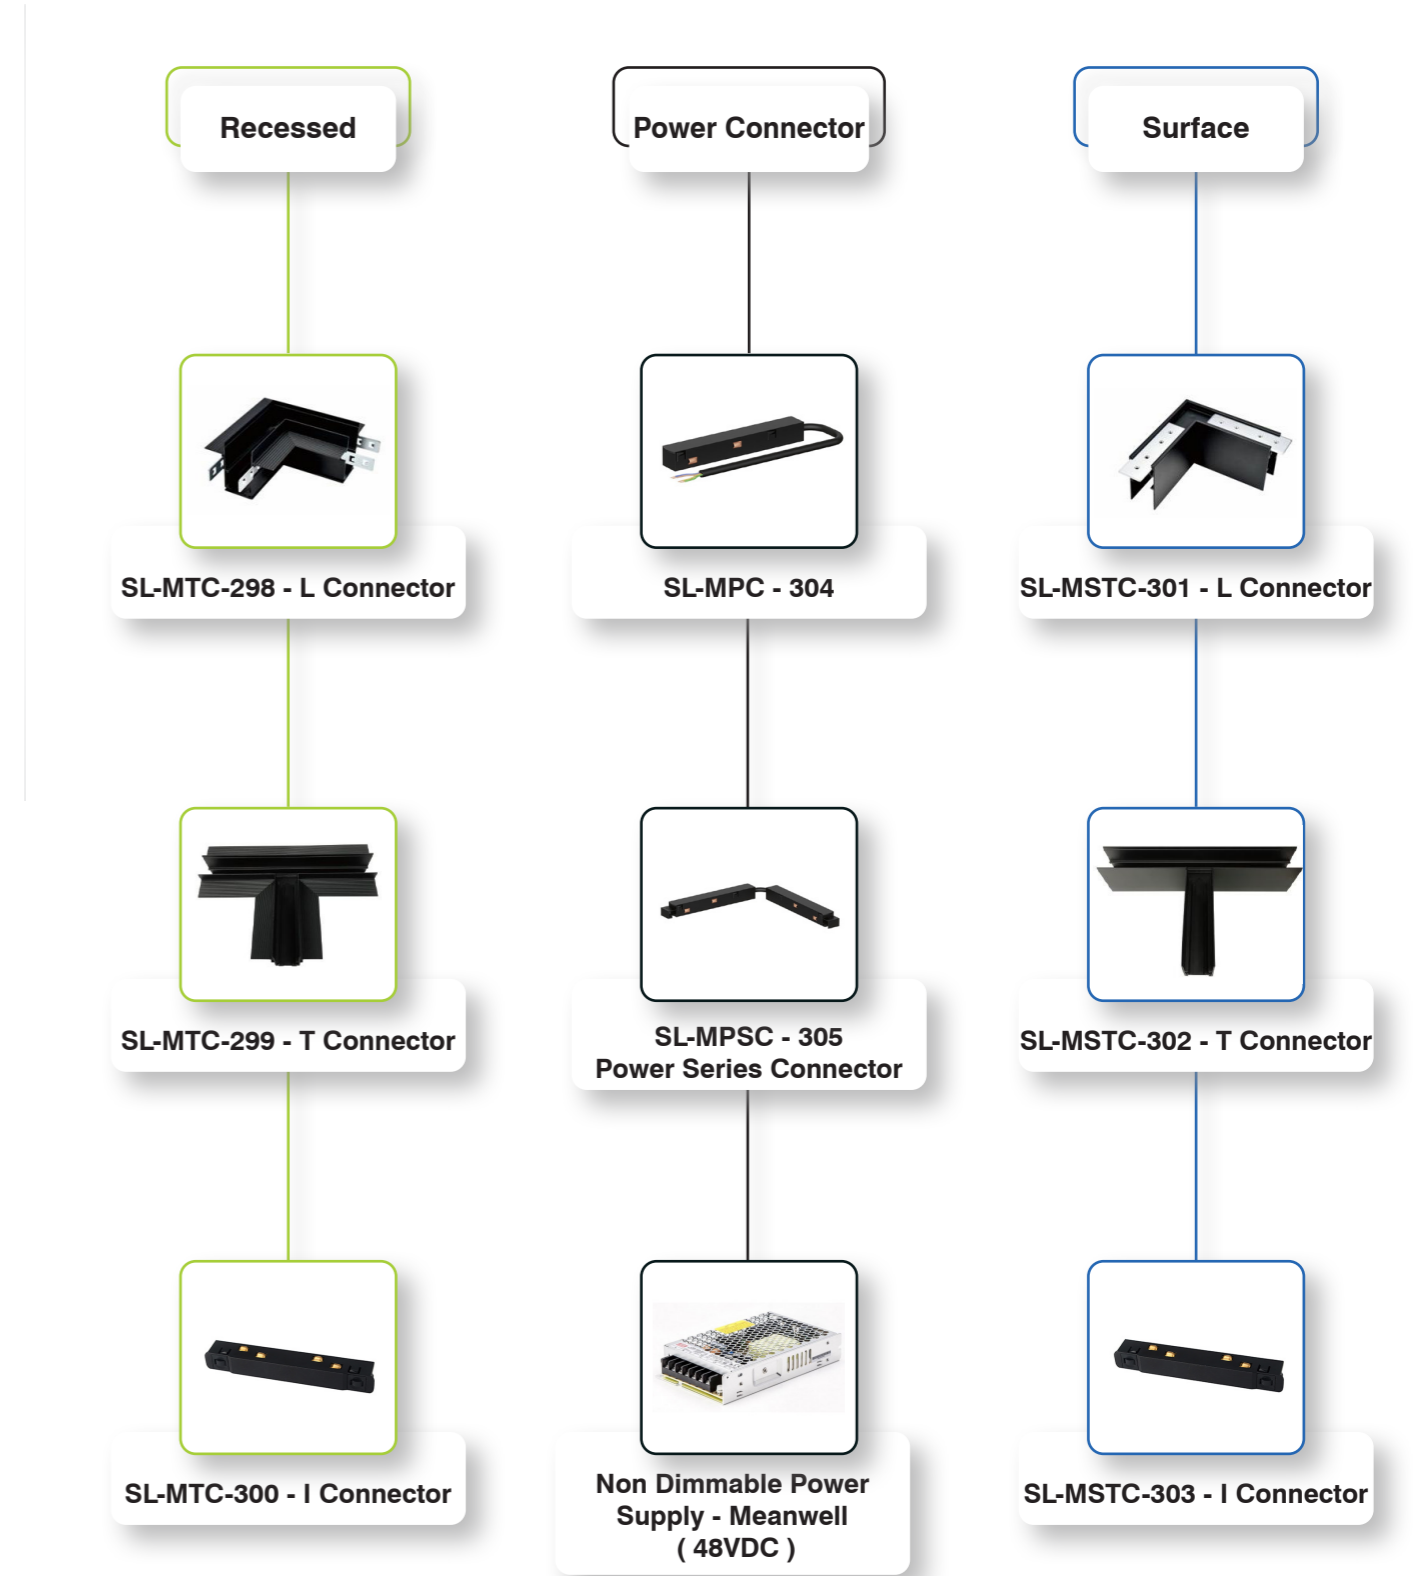

MAGNETIC TRACK ACCESSORIES