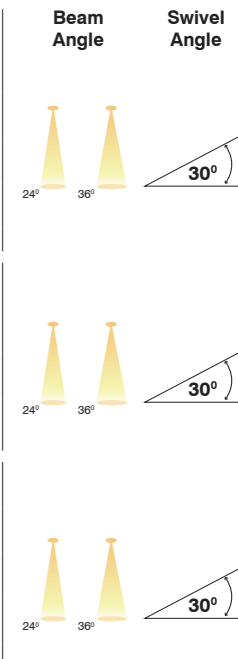

On request also available in CCT - 2700K / 3500K / 5000K