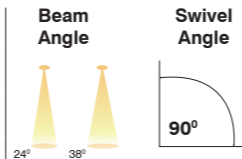

Product Code	CRI	CCT	Dimension (in mm)		Lumen	Driver Opt	System Specs	
SL-MTL-290-8w-R-W.WHT	80 / 90	3000K	Length	Diameter	880 lm	48VDC	Housing	Aluminium
SL-MTL-290-8w-R-N.WHT		4000K	86	49	960 lm		LED Make	Cree / Bridgelux
SL-MTL-290-8w-R-WHT		6500K			1000 lm			

Product Code	CRI	CCT	Dimension (in mm)		Lumen	Driver Opt	System Specs	
SL-MTL-293-6w-R-W.WHT	80 / 90	3000K	Length	Diameter	660 lm	48VDC	Housing	Aluminium
SL-MTL-293-6w-R-N.WHT		4000K	75	35	720 lm		LED Make	Cree / Bridgelux
SL-MTL-293-6w-R-WHT		6500K			750 lm			

Product Code	CRI	CCT	Dimension (in mm)		Lumen	Driver Opt	System Specs	
SL-MTL-293-10w-R-W.WHT	80 / 90	3000K	Length	Diameter	1100 lm	48VDC	Housing	Aluminium
SL-MTL-293-10w-R-N.WHT		4000K	100	45	1200 lm		LED Make	Cree / Bridgelux
SL-MTL-293-10w-R-WHT		6500K			1250 lm