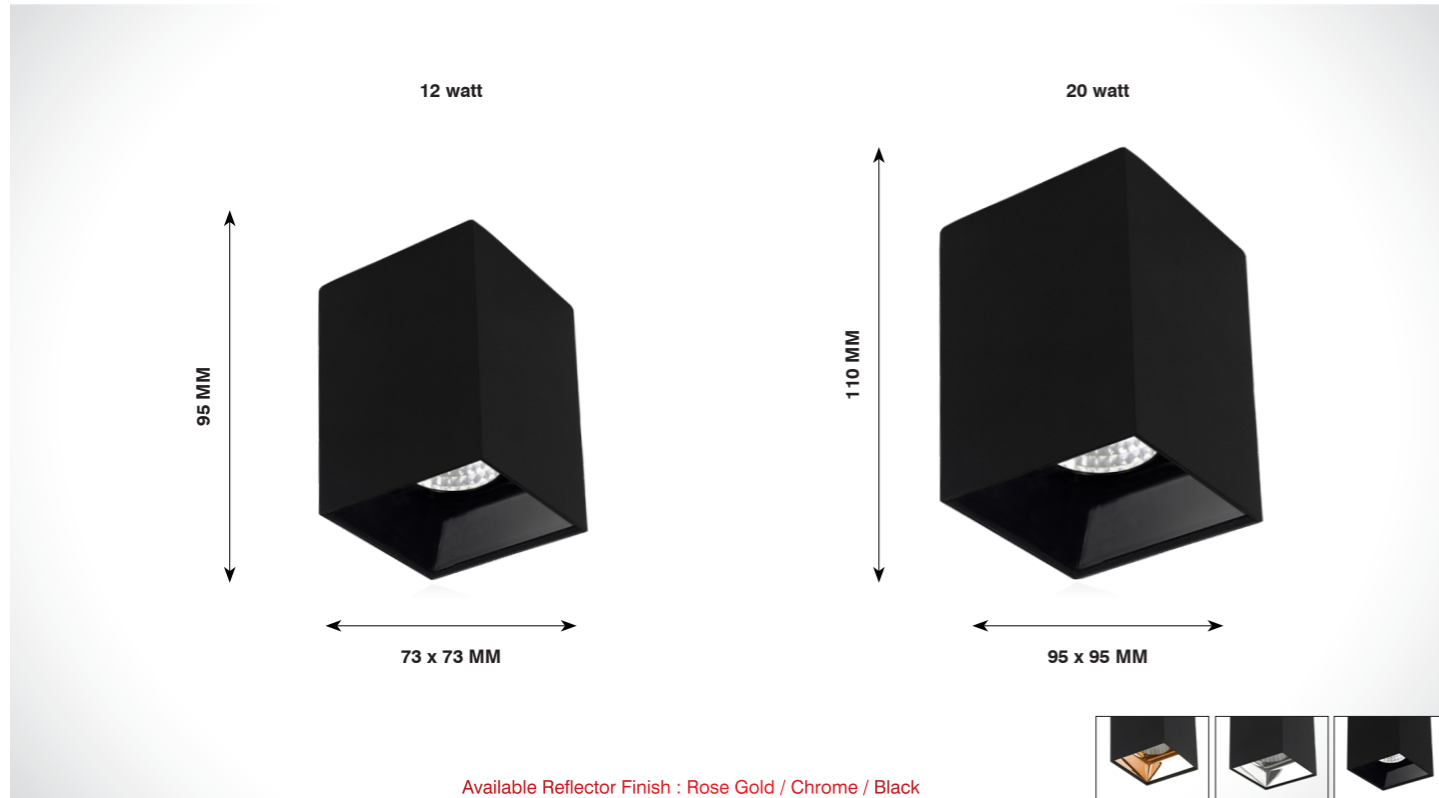

Beam Angle

Application

On request also available in CCT - 2700K / 3500K / 5000K

SURFACE DOWN LIGHT

PALLAS

Product Code	CRI	CCT	Dimension (in mm)		Lumen	Driver Opt	System Specs	
SL-SDL-245-12w-S-W.WHT	80 / 90	3000K	Diameter	Height	1320 lm	36-42V@300mA	Housing	Aluminium
SL-SDL-245-12w-S-N.WHT		4000K	73 x 73	95	1440 lm		LED Make	Citizen / Cree / Bridgelux
SL-SDL-245-12w-S-WHT		6500K			1500 lm		Driver Brands	Srishti
SL-SDL-246-20w-S-W.WHT	80 / 90	3000K	Diameter	Height	2200 lm	36-42V@400mA	Housing	Aluminium
SL-SDL-246-20w-S-N.WHT		4000K	95 x 95	110	2400 lm		LED Make	Citizen / Cree / Bridgelux
SL-SDL-246-20w-S-WHT		6500K			2500 lm		Driver Brands	Srishti