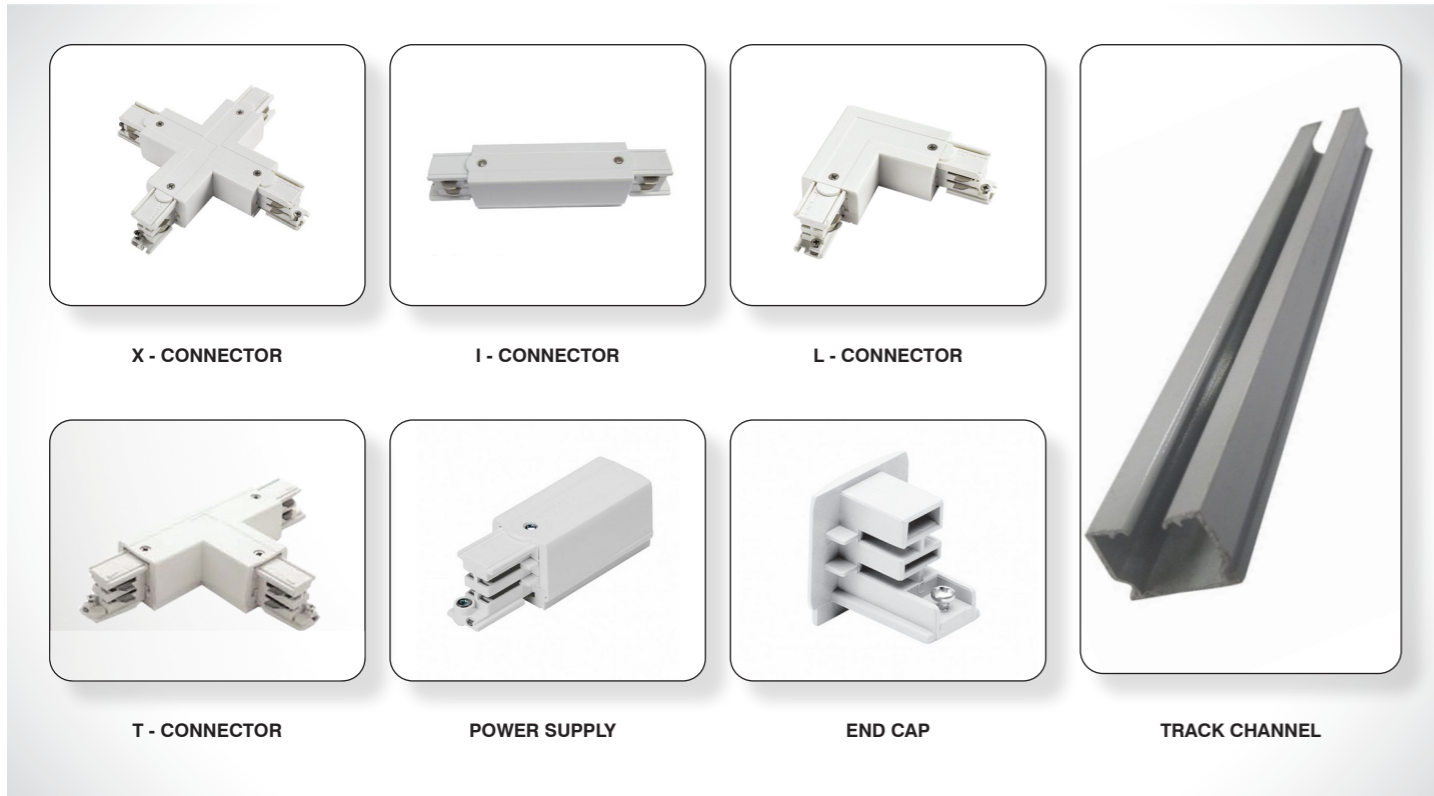

TRACK CHANNEL &
ACCESSORIES

TRACK CHANNEL & ACCESSORIES

X - CONNECTOR

I - CONNECTOR

L - CONNECTOR

T - CONNECTOR

POWER SUPPLY

END CAP