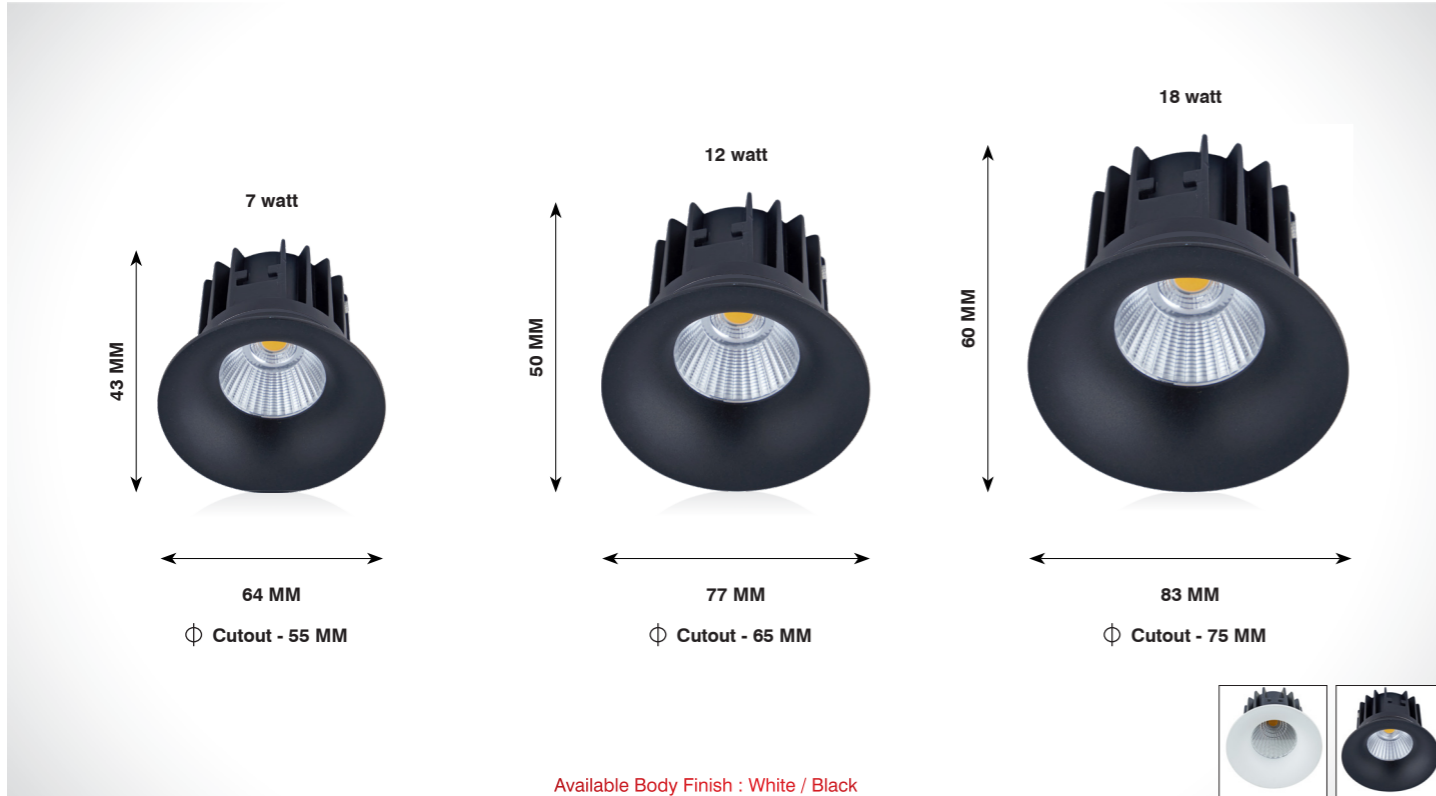

Beam Angle

Application

On request also available in CCT - 2700K / 3500K / 5000K

DOWN LIGHT

MELBA

Product Code	CRI	CCT	Dimension (in mm)			Lumen	Driver Opt	System Specs	
SL-DL-254-7w-R-W.WHT	80 / 90	3000K	Diameter	Height	Cutout	770 lm	36-42V@150mA	Housing	Aluminium
SL-DL-254-7w-R-N.WHT		4000K	64	43	φ 55	840 lm		LED Make	Citizen / Cree / Bridgelux
SL-DL-254-7w-R-WHT		6500K				875 lm		Driver Brands	Fulham / Philips
								Dimming	Triac / 0-10v / Dali
SL-DL-254-12w-R-W.WHT	80 / 90	3000K	Diameter	Height	Cutout	1320 lm	36-42V@300mA	Housing	Aluminium
SL-DL-254-12w-R-N.WHT		4000K	77	50	φ 65	1440 lm		LED Make	Citizen / Cree / Bridgelux
SL-DL-254-12w-R-WHT		6500K				1500 lm		Driver Brands	Fulham / Philips
								Dimming	Triac / 0-10v / Dali
SL-DL-254-18w-R-W.WHT	80 / 90	3000K	Diameter	Height	Cutout	1980 lm	36-42V@400mA	Housing	Aluminium
SL-DL-254-18w-R-N.WHT		4000K	83	60	φ 75	2160 lm		LED Make	Citizen / Cree / Bridgelux
SL-DL-254-18w-R-WHT		6500K				2250 lm		Driver Brands	Fulham / Philips
								Dimming	Triac / 0-10v / Dali