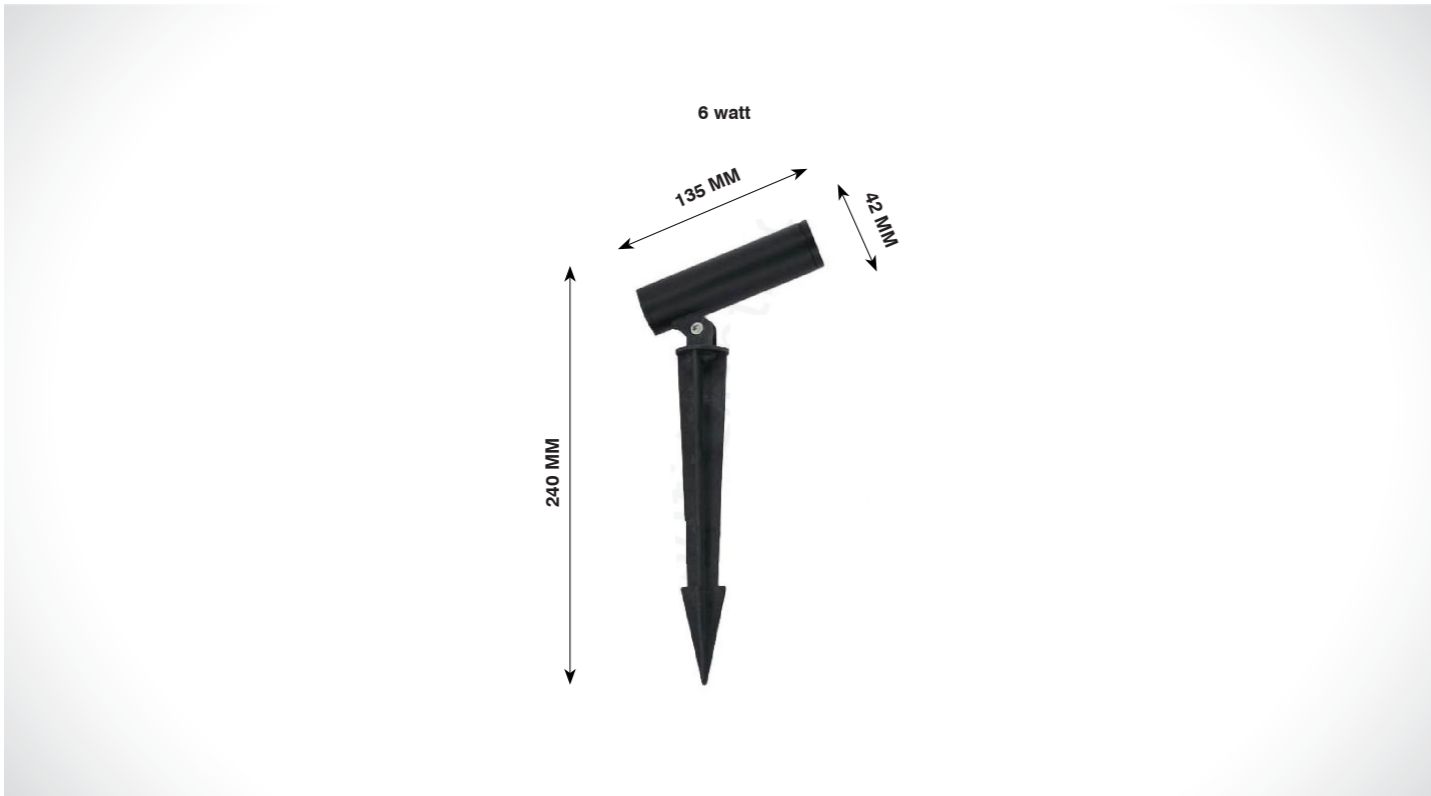

Beam Angle

Application

SPIKE SERIES

SPIKE LIGHT

OLGA

(IP65)

Product Code	CRI	CCT	Dimension (in mm)			Driver Opt	System Specs	
			Diameter	Height	Depth		Housing	LED Make
SL-SPK-273-6w-R-W.WHT	80	3000K				36-42V@150mA	Aluminium	
SL-SPK-273-6w-R-N.WHT		4000K	42	240	135		Bridglux /Cree	
SL-SPK-273-6w-R-WHT		6500K					Philips	