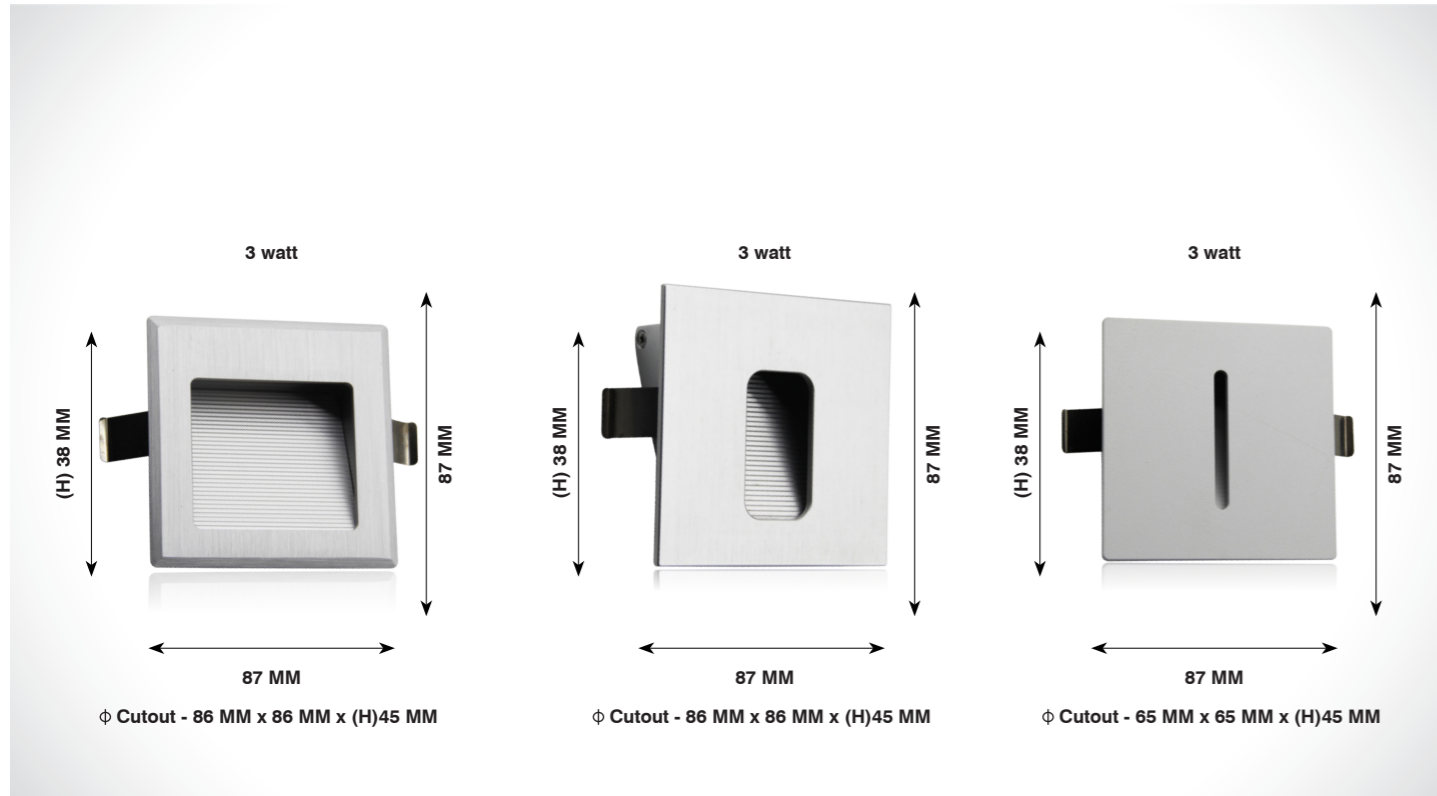

FOOT LIGHT

ASTRIA

(IP20)

Product Code	CRI	CCT	Dimension (in mm)			Driver Opt	System Specs	
SL-FT-239-3w-W.WHT	80	3000K	Diameter	Height	Cutout	3.326VDC@700mA	Housing	Aluminium
			87 X 87	38	φ 86 x 86 x (H)45		LED Make	Cree
							Driver Brands	Srishti

Beam Angle

FEDRA

(IP20)

Product Code	CRI	CCT	Dimension (in mm)			Driver Opt	System Specs	
SL-FT-240-3w-W.WHT	80	3000K	Diameter	Height	Cutout	3.326 VDC@700mA	Housing	Aluminium
			87 X 87	38	φ 86 x 86 x (H)45		LED Make	Cree
							Driver Brands	Srishti

Beam Angle

FLARIO

(IP20)

Product Code	CRI	CCT	Dimension (in mm)			Driver Opt	System Specs	
SL-FT-241-3w-W.WHT	80	3000K	Diameter	Height	Cutout	3.326 VDC@700mA	Housing	Aluminium
			87 X 87	38	φ 65 X 65 (H)45		LED Make	Cree
							Driver Brands	Srishti

Beam Angle

Application

SPIKE SERIES