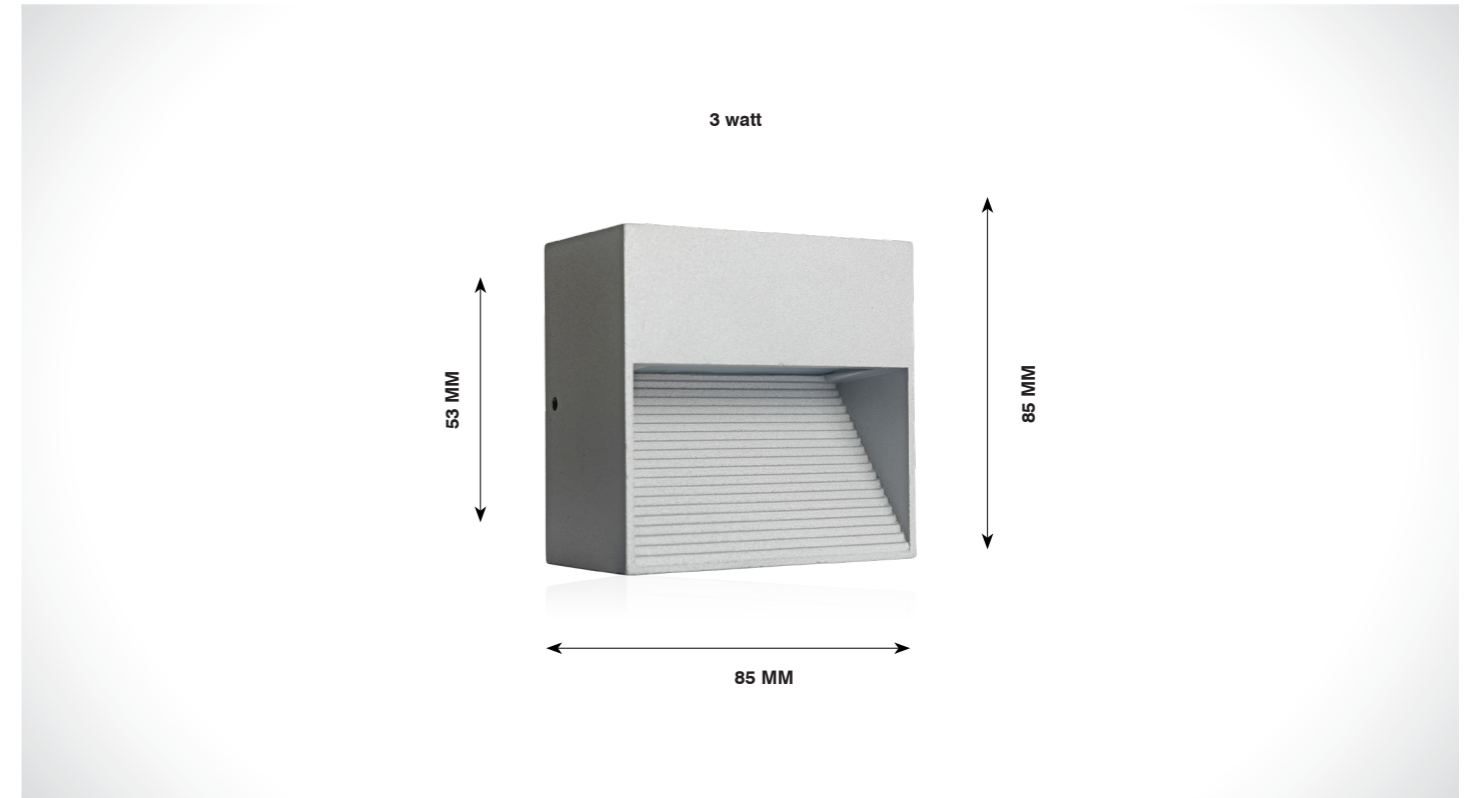

FOOT LIGHT

BOSTAN

(IP65)

Product Code	CRI	CCT	Dimension (in mm)		Driver Opt	System Specs	
SL-FT-33-I-3w-W.WHT	80	3000K	Diameter	Depth	Inbuilt	Housing	Aluminium
			85 x 85	53		LED Make	Edison
						Driver Brands	Srishti

Beam Angle