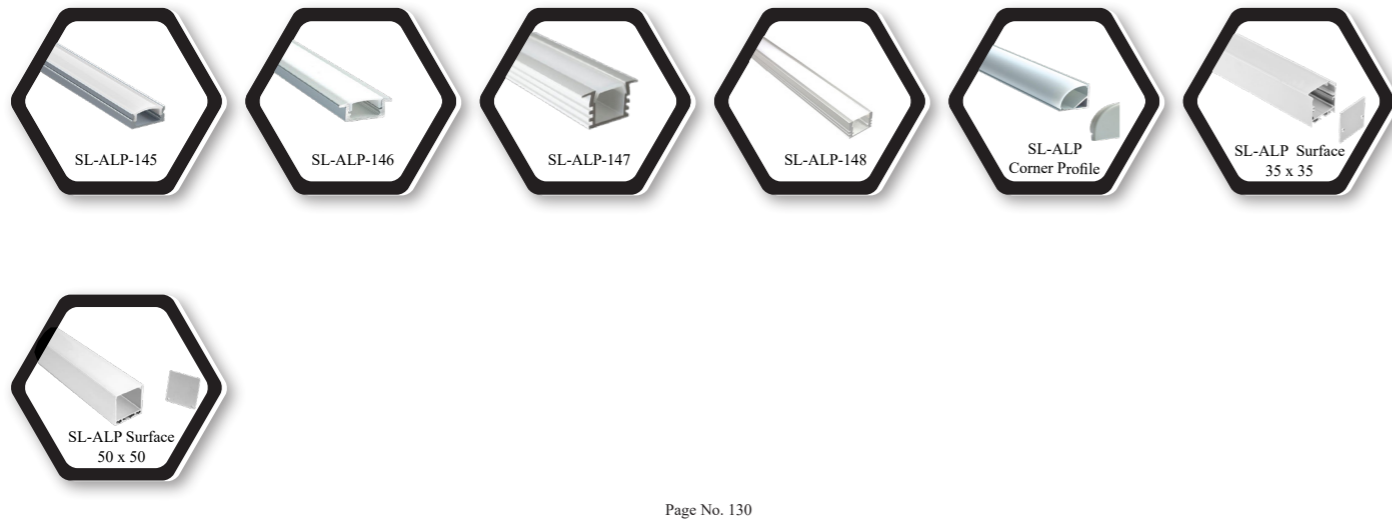

Strip Light Series

Foot Light Series

Spike Light Series

Inground Burials Light Series

Up & Down Light Series

Liner Profiles Series

MR16 Housing Series

Track Accessories Series