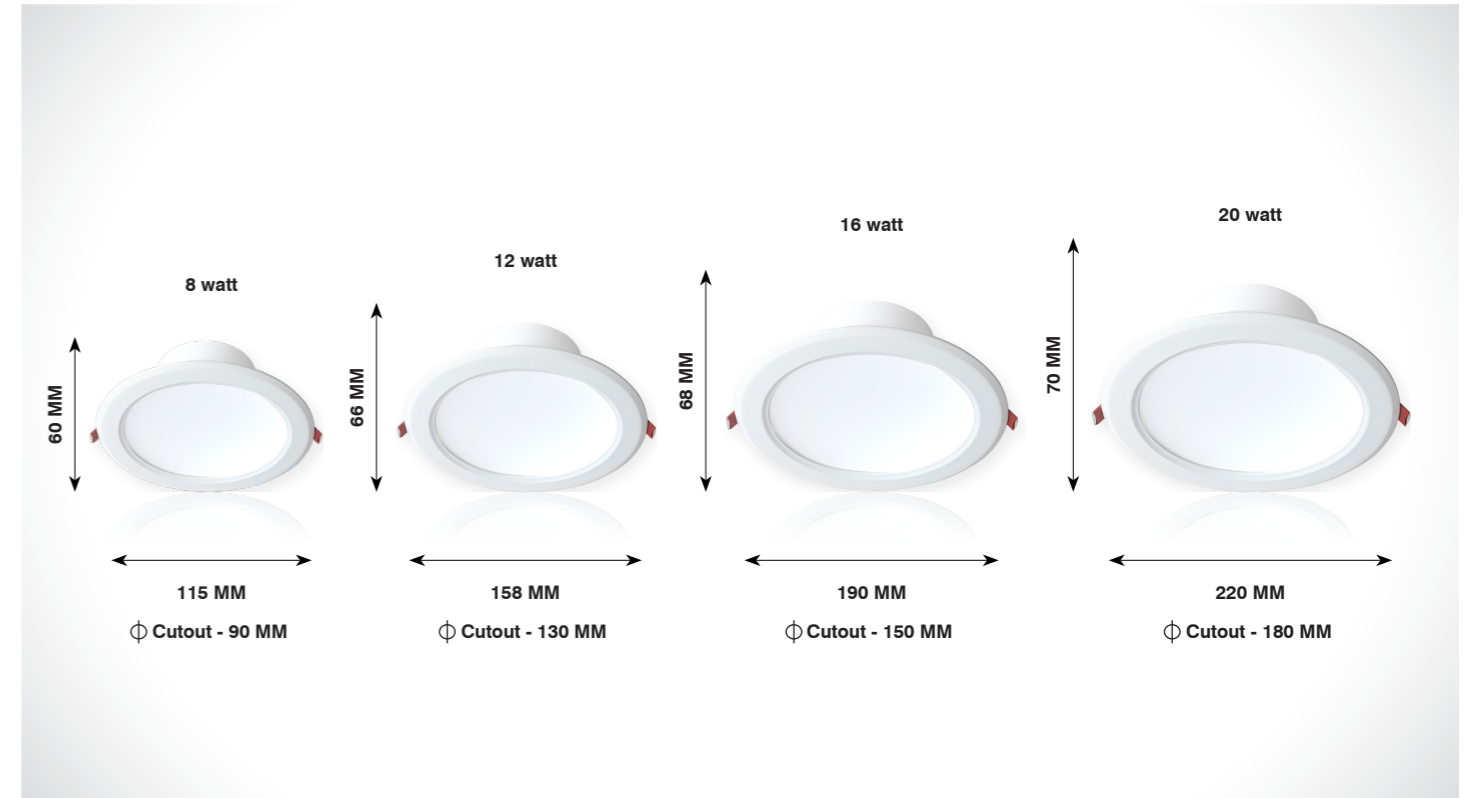

DOWN LIGHT

SONET

Product Code	CRI	CCT	Dimension (in mm)			Lumen	Driver Opt	System Specs	
SL-DL-26-8w-R-W.WHT	80	3000K	Diameter	Height	Cutout	880 lm	16-28V@300mA	Housing	Aluminium
SL-DL-26-8w-R-N.WHT		4000K	115	60	Φ90	960 lm		LED Make	Samsung
SL-DL-26-8w-R-WHT		6500K				1000 lm		Driver Brands	Srishti
SL-DL-27-12w-R-W.WHT	80	3000K	Diameter	Height	Cutout	1320 lm	27-40V@300mA	Housing	Aluminium
SL-DL-27-12w-R-N.WHT		4000K	158	66	Φ130	1440 lm		LED Make	Samsung
SL-DL-27-12w-R-WHT		6500K				1500 lm		Driver Brands	Srishti
SL-DL-28-16w-R-W.WHT	80	3000K	Diameter	Height	Cutout	1760 lm	40-65V@300mA	Housing	Aluminium
SL-DL-28-16w-R-N.WHT		4000K	190	68	Φ150	1920 lm		LED Make	Samsung
SL-DL-28-16w-R-WHT		6500K				2000 lm		Driver Brands	Srishti
SL-DL-29-20w-R-W.WHT	80	3000K	Diameter	Height	Cutout	2200 lm	40-65V@300mA	Housing	Aluminium
SL-DL-29-20w-R-N.WHT		4000K	220	70	Φ180	2400 lm		LED Make	Samsung
SL-DL-29-20w-R-WHT		6500K				2500 lm		Driver Brands	Srishti

Beam Angle