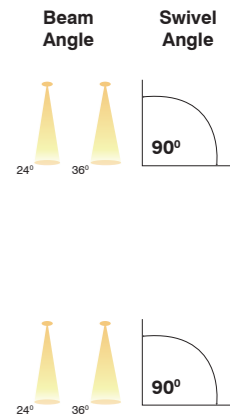

Beam Angle

ZOOM LIGHT

ZOOM LIGHT SERIES

ALMIRA

Product Code	CRI	CCT	Dimension (in mm)			Lumen	Driver Opt	System Specs	
			Diameter	Height	Cutout			Housing	LED Make
SL-ZL-159-10w-R-W.WHT	80 / 90	3000K	94	70	φ 85	1100 lm	36-42V@250mA	Aluminium	Citizen / Cree / Bridgelux
SL-ZL-159-10w-R-N.WHT		4000K				1200 lm		Philips	
SL-ZL-159-10w-R-WHT		6500K				1250 lm		Triac / 0-10v / Dali	
SL-ZL-159-15w-R-W.WHT	80 / 90	3000K	94	70	φ 85	1650 lm	36-42V@300mA	Aluminium	Citizen / Cree / Bridgelux
SL-ZL-159-15w-R-N.WHT		4000K				1800 lm		Philips	
SL-ZL-159-15w-R-WHT		6500K				1875 lm		Triac / 0-10v / Dali	