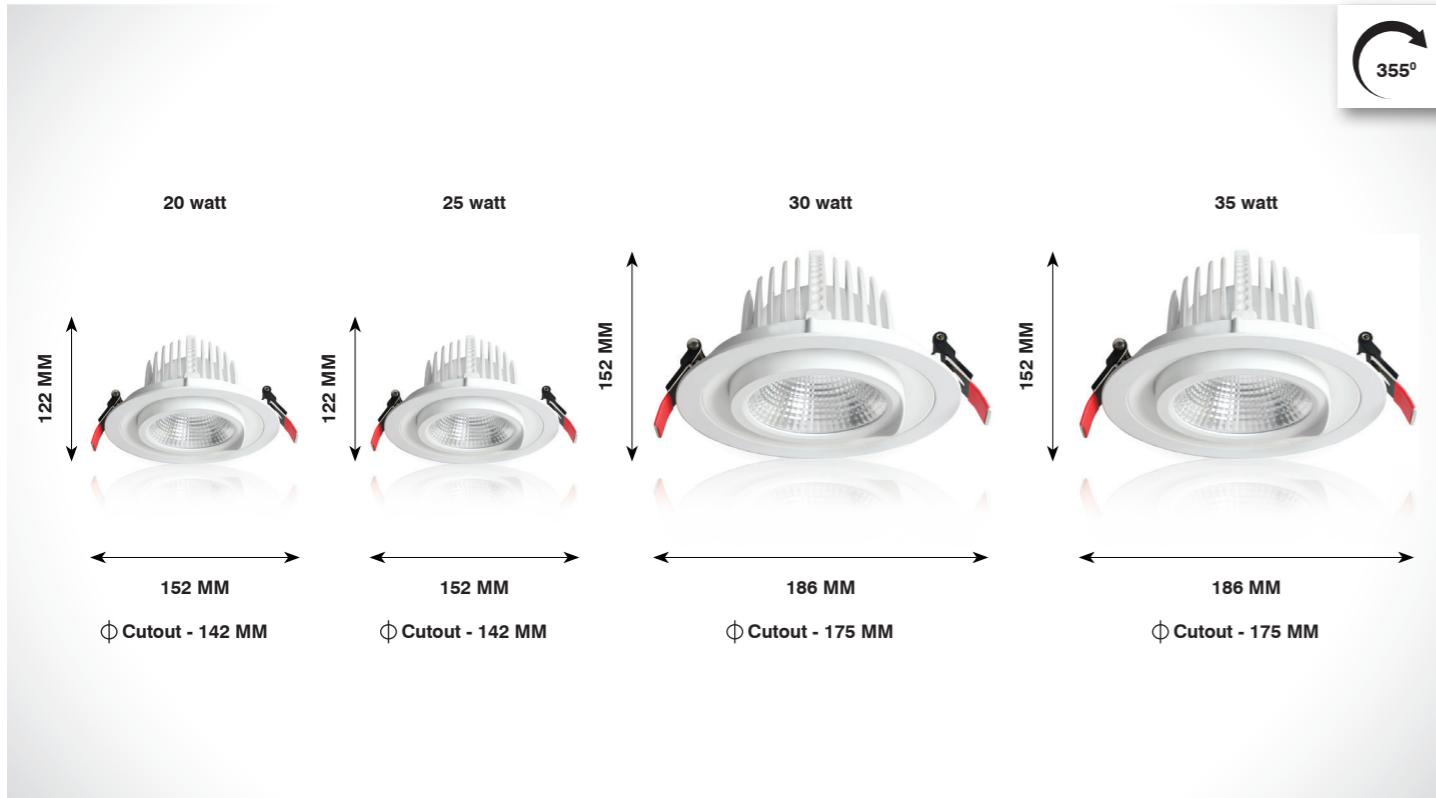

ZOOM LIGHT

FOTIS

Product Code	CRI	CCT	Dimension (in mm)			Lumen	Driver Opt	System Specs	
SL-ZL-256-20w-R-W.WHT	80 / 90	3000K	Diameter	Height	Cutout	2200 lm	36-42V@500mA	Housing	Aluminium
SL-ZL-256-20w-R-N.WHT		4000K	152	122	ϕ142	2400 lm		LED Make	Citizen / Cree / Bridgelux
SL-ZL-256-20w-R-WHT		6500K				2500 lm		Driver Brands	Fulham
								Dimming	Triac / 0-10v / Dali
SL-ZL-256-25w-R-W.WHT	80 / 90	3000K	Diameter	Height	Cutout	2750 lm	36-42V@700mA	Housing	Aluminium
SL-ZL-256-25w-R-N.WHT		4000K	152	122	ϕ142	3000 lm		LED Make	Citizen / Cree / Bridgelux
SL-ZL-256-25w-R-WHT		6500K				3125 lm		Driver Brands	Fulham
								Dimming	Triac / 0-10v / Dali
SL-ZL-256-30w-R-W.WHT	80 / 90	3000K	Diameter	Height	Cutout	3300 lm	36-42V@750mA	Housing	Aluminium
SL-ZL-256-30w-R-N.WHT		4000K	186	152	ϕ175	3600 lm		LED Make	Citizen / Cree / Bridgelux
SL-ZL-256-30w-R-WHT		6500K				3750 lm		Driver Brands	Fulham
								Dimming	Triac / 0-10v / Dali
SL-ZL-256-35w-R-W.WHT	80 / 90	3000K	Diameter	Height	Cutout	3850 lm	36-42V@800mA	Housing	Aluminium
SL-ZL-256-35w-R-N.WHT		4000K	186	152	ϕ175	4200 lm		LED Make	Citizen / Cree / Bridgelux
SL-ZL-256-35w-R-WHT		6500K				4375 lm		Driver Brands	Fulham
								Dimming	Triac / 0-10v / Dali

Application

On request also available in CCT - 2700K / 3500K / 5000K

TRACK LIGHT SERIES