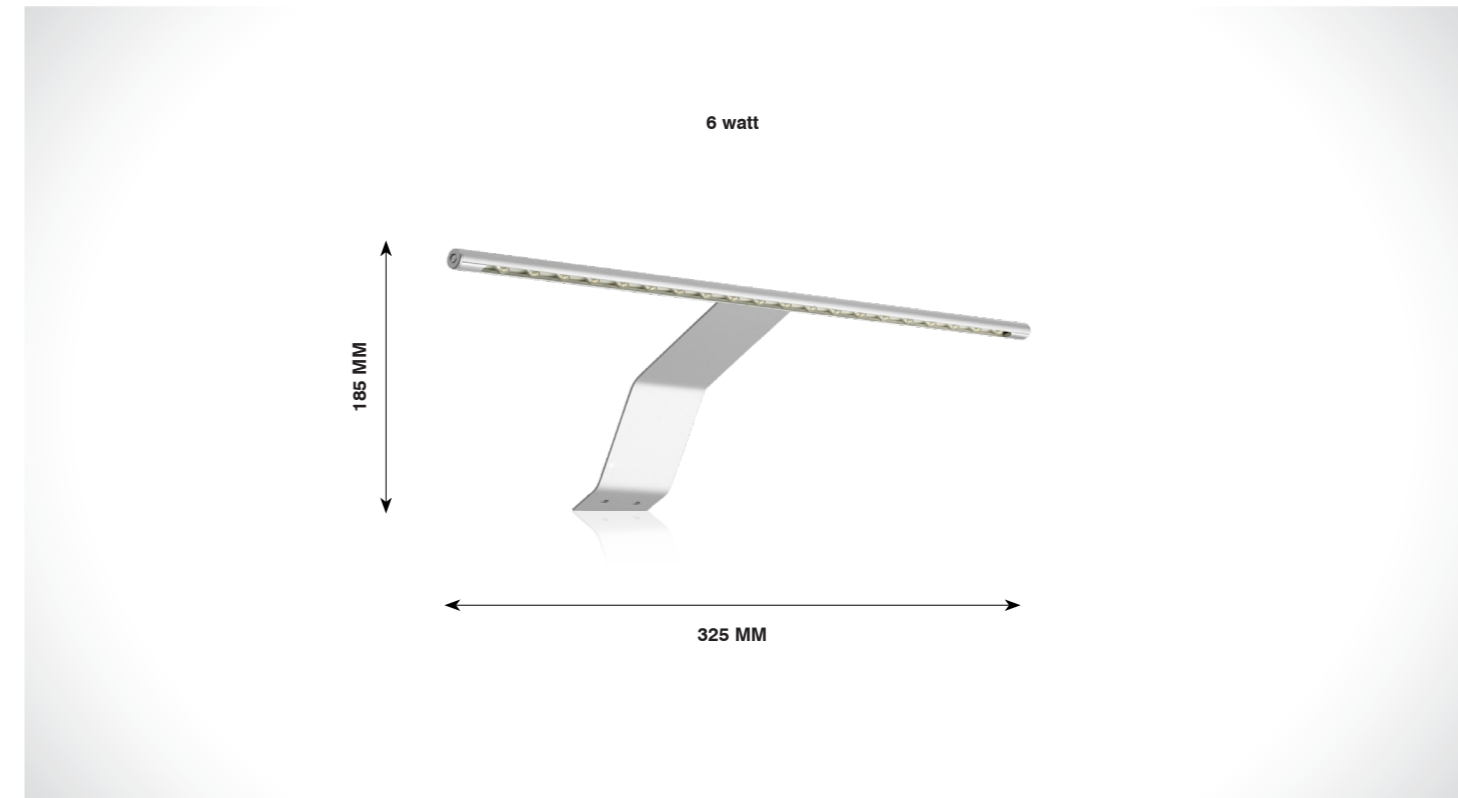

Beam Angle

PICTURE LIGHT

PICTURE LIGHT SERIES

SPRIT

Product Code	CRI	CCT	Dimension (in mm)		Lumen	Driver Opt	System Specs	
SL-PTL-64-6w-R-W.WHT	80	3000K	Diameter	Height	660 lm	3-12V@350mA	Housing	Aluminium
SL-PTL-64-6w-R-N.WHT		4000K	325	185	720 lm		LED Make	Edison
SL-PTL-64-6w-R-WHT		6500K			750 lm		Driver Brands	Srishti