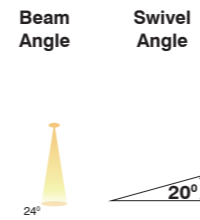

Beam Angle

SPOT LIGHT

STELIOS

Product Code	CRI	CCT	Dimension (in mm)			Lumen	Driver Opt	System Specs	
SL-SP-252-4w-R-W.WHT	80 / 90	3000K	Diameter	Height	Cutout	440 lm	3-3.6V@700mA	Housing	Aluminium
SL-SP-252-4w-R-N.WHT		4000K	48	37	∅38	480 lm		LED Make	Cree
SL-SP-252-4w-R-WHT		6500K				500 lm		Driver Brands	Srishti
								Dimming	Triac / 0-10v / Dali