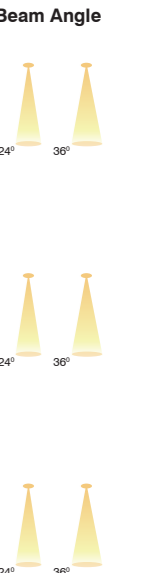

Application

On request also available in CCT - 2700K / 3500K / 5000K

LASER BLADE

LABIB

Product Code	CRI	CCT	Dimension (in mm)	Lumen	Driver Opt	System Specs
SL-LB-286-4w-R-W.WHT	80 / 90	3000K	Diameter Height Cutout	440 lm	3-3.6 VDC@700mA	Housing Aluminium
SL-LB-286-4w-R-N.WHT		4000K	69 x 40 42.2 φ 65 x 35	480 lm		LED Make Osram
SL-LB-286-4w-R-WHT		6500K		500 lm		Driver Brands Srishti
						Dimming Triac / 0-10v / Dali
SL-LB-286-6w-R-W.WHT	80 / 90	3000K	Diameter Height Cutout	660 lm	7-12 VDC@700mA	Housing Aluminium
SL-LB-286-6w-R-N.WHT		4000K	100 x 40 42.2 φ 95 x 35	720 lm		LED Make Osram
SL-LB-286-6w-R-WHT		6500K		750 lm		Driver Brands Osram / Fulham
						Dimming Triac / 0-10v / Dali
SL-LB-286-10w-R-W.WHT	80 / 90	3000K	Diameter Height Cutout	1100 lm	8-15V@700mA	Housing Aluminium
SL-LB-286-10w-R-N.WHT		4000K	160 x 40 42.2 φ155 x 35	1200 lm		LED Make Osram
SL-LB-286-10w-R-WHT		6500K		1250 lm		Driver Brands Osram / Fulham
						Dimming Triac / 0-10v / Dali