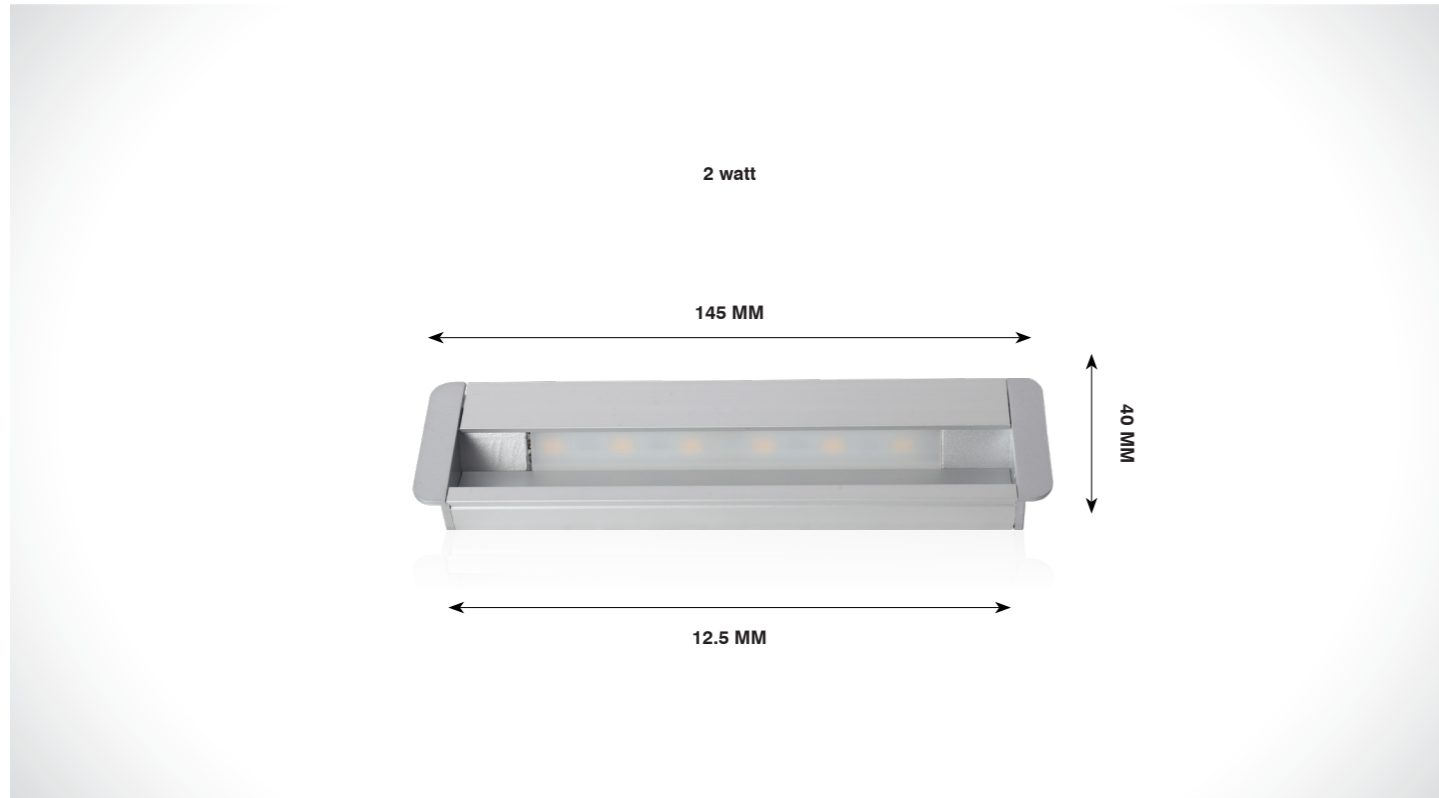

FOOT LIGHT

FOOT LIGHT

AVERY

(IP20)

Product Code	CRI	CCT	Dimension (in mm)		Driver Opt	System Specs	
SL-FT-63-I-2w-W.WHT	80	3000K	Diameter	Depth	Inbuilt	Housing	Aluminium
			145 x 40	12.5		LED Make	Edison
						Driver Brands	Srishti

Beam Angle

OLIVIA

(IP65)

Product Code	CRI	CCT	Dimension (in mm)		Driver Opt	System Specs	
SL-FT-140-4w-W.WHT	80	3000K	Diameter	Height	Inbuilt	Housing	Aluminium
			130	55		LED Make	Edison
						Driver Brands	Srishti

Beam Angle

Product Code	CRI	CCT	Dimension (in mm)		Driver Opt	System Specs	
SL-FT-141-6w-W.WHT	80	3000K	Diameter	Height	Inbuilt	Housing	Aluminium
			170	60		LED Make	Edison
						Driver Brands	Srishti

Application

Application