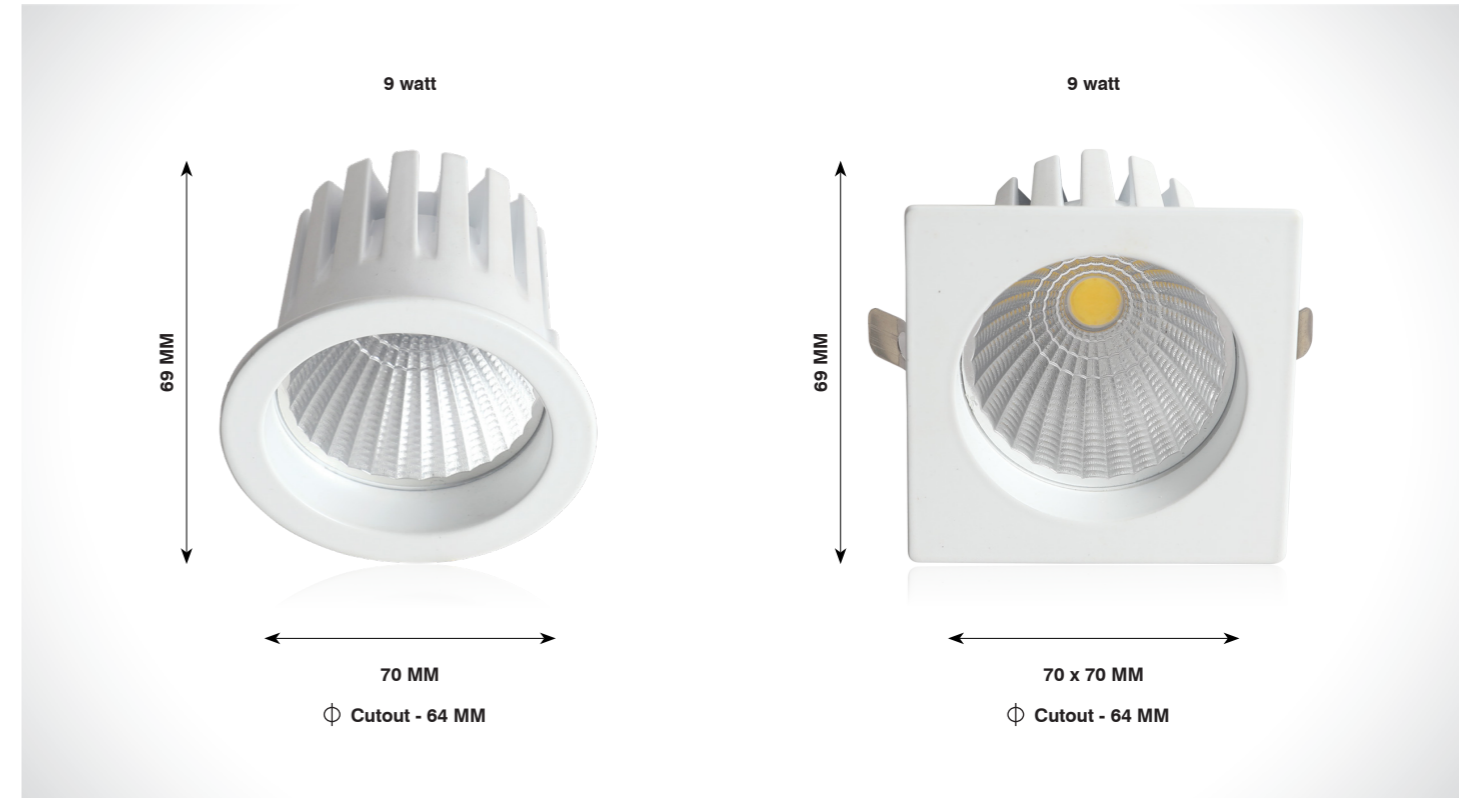

DOWN LIGHT

LEXIS

Product Code	CRI	CCT	Dimension (in mm)			Lumen	Driver Opt	System Specs	
			Diameter	Height	Cutout			Housing	Material
SL-DL-30-9w-R-W.WHT	80 / 90	3000K	70	69	φ 64	990 lm	36-42V@200mA	Housing	Aluminium
SL-DL-30-9w-R-N.WHT		4000K	70	69	φ 64	1080 lm		LED Make	Citizen / Cree / Bridgelux
SL-DL-30-9w-R-WHT		6500K				1125 lm		Driver Brands	Fulham / Philips
								Dimming	Triac / 0-10v / Dali
SL-DL-30-9w-S-W.WHT	80 / 90	3000K	70 x 70	69	φ 64	990 lm	36-42V@200mA	Housing	Aluminium
SL-DL-30-9w-S-N.WHT		4000K	70 x 70	69	φ 64	1080 lm		LED Make	Citizen / Cree / Bridgelux
SL-DL-30-9w-S-WHT		6500K				1125 lm		Driver Brands	Fulham / Philips
								Dimming	Triac / 0-10v / Dali

On request also available in CCT - 2700K / 3500K / 5000K