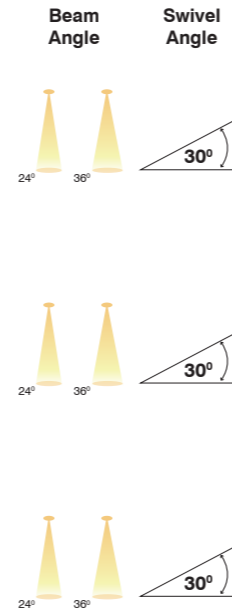

On request also available in CCT - 2700K / 3500K / 5000K

RETROFIT LAMP

BONITO

Imported Module

Product Code	CRI	CCT	Dimension (in mm)			Lumen	Driver Opt	System Specs	
SL-DL-263-6w-R-W.WHT	80 / 90	3000K	Diameter	Height	Cutout	660 lm	36-42V@150mA	Housing	Aluminium
SL-DL-263-6w-R-N.WHT		4000K	85	75	φ75	720 lm		LED Make	Citizen / Cree / Bridgelux
SL-DL-263-6w-R-WHT		6500K				750 lm		Driver Brands	Philips
								Dimming	Triac / 0-10v / Dali
SL-DL-263-10w-R-W.WHT	80 / 90	3000K	Diameter	Height	Cutout	1100 lm	36-42V@250mA	Housing	Aluminium
SL-DL-263-10w-R-N.WHT		4000K	85	90	φ75	1200 lm		LED Make	Citizen / Cree / Bridgelux
SL-DL-263-10w-R-WHT		6500K				1250 lm		Driver Brands	Fulham / Philips
								Dimming	Triac / 0-10v / Dali
SL-DL-263-15w-R-W.WHT	80 / 90	3000K	Diameter	Height	Cutout	1650 lm	36-42V@350mA	Housing	Aluminium
SL-DL-263-15w-R-N.WHT		4000K	85	95	φ75	1800 lm		LED Make	Citizen / Cree / Bridgelux
SL-DL-263-15w-R-WHT		6500K				1875 lm		Driver Brands	Fulham / Philips
								Dimming	Triac / 0-10v / Dali