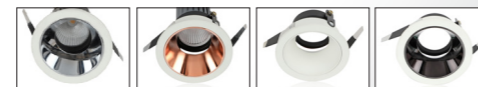

RETROFIT LAMP

Available Reflector Finish : Chrome / Rose Gold / White / Black

CANISA

Indian Module
(Front Openable)

Product Code	CRI	CCT	Dimension (in mm)			Lumen	Driver Opt	System Specs		Beam Angle	Swivel Angle
SL-DL-285-10w-R-W.WHT	80 / 90	3000K	Diameter	Height	Cutout	1100 lm	36-42V@250mA	Housing	Aluminium		
SL-DL-285-10w-R-N.WHT		4000K	85	95	φ75	1200 lm		LED Make	Citizen / Cree / Bridgelux		
SL-DL-285-10w-R-WHT		6500K				1250 lm		Driver Brands	Fulham / Philips		
								Dimming	Triac / 0-10v / Dali		
SL-DL-285-14w-R-W.WHT	80 / 90	3000K	Diameter	Height	Cutout	1540 lm	36-42V@300mA	Housing	Aluminium		
SL-DL-285-14w-R-N.WHT		4000K	85	115	φ75	1680 lm		LED Make	Citizen / Cree / Bridgelux		
SL-DL-285-14w-R-WHT		6500K				1750 lm		Driver Brands	Fulham / Philips		
								Dimming	Triac / 0-10v / Dali		

On request also available in CCT - 2700K / 3500K / 5000K

RETROFIT LAMP

Available Reflector Finish : Chrome / Rose Gold / White / Black

RIO

Product Code	CRI	CCT	Dimension (in mm)			Lumen	Driver Opt	System Specs		Beam Angle	Swivel Angle
SL-LP-215-6w-R-W.WHT	80 / 90	3000K	Diameter	Height	Cutout	660 lm	36-42V@150mA	Housing	Aluminium		
SL-LP-215-6w-R-N.WHT		4000K	80	65	φ70	720 lm		LED Make	Cree		
SL-LP-215-6w-R-WHT		6500K				750 lm		Driver Brands	Philips		
								Dimming	Triac / 0-10v / Dali		

ROSA

Product Code	CRI	CCT	Dimension (in mm)			Lumen	Driver Opt	System Specs		Beam Angle	Swivel Angle
SL-LP-216-10w-R-W.WHT	80 / 90	3000K	Diameter	Height	Cutout	1100 lm	36-42V@250mA	Housing	Aluminium		
SL-LP-216-10w-R-N.WHT		4000K	80	85	φ70	1200 lm		LED Make	Citizen / Cree / Bridgelux		
SL-LP-216-10w-R-WHT		6500K				1250 lm		Driver Brands	Fulham / Philips		
								Dimming	Triac / 0-10v / Dali		

RUFI