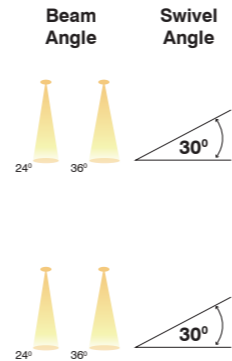

Beam Angle

DOWN LIGHT

NEO

Product Code	CRI	CCT	Dimension (in mm)			Lumen	Driver Opt	System Specs	
SL-DL-208-5w-R-W.WHT	80 / 90	3000K	Diameter	Height	Cutout	550 lm	36-42V@150mA	Housing	Aluminium
SL-DL-208-5w-R-N.WHT		4000K	60	45	φ 50	600 lm		LED Make	Citizen / Cree / Bridgelux
SL-DL-208-5w-R-WHT		6500K				625 lm		Driver Brands	Philips
SL-DL-208-5w-S-W.WHT	80 / 90	3000K	Diameter	Height	Cutout	550 lm	36-42V@150mA	Housing	Aluminium
SL-DL-208-5w-S-N.WHT		4000K	60 x 60	45	φ 50	600 lm		LED Make	Citizen / Cree / Bridgelux
SL-DL-208-5w-S-WHT		6500K				625 lm		Driver Brands	Philips