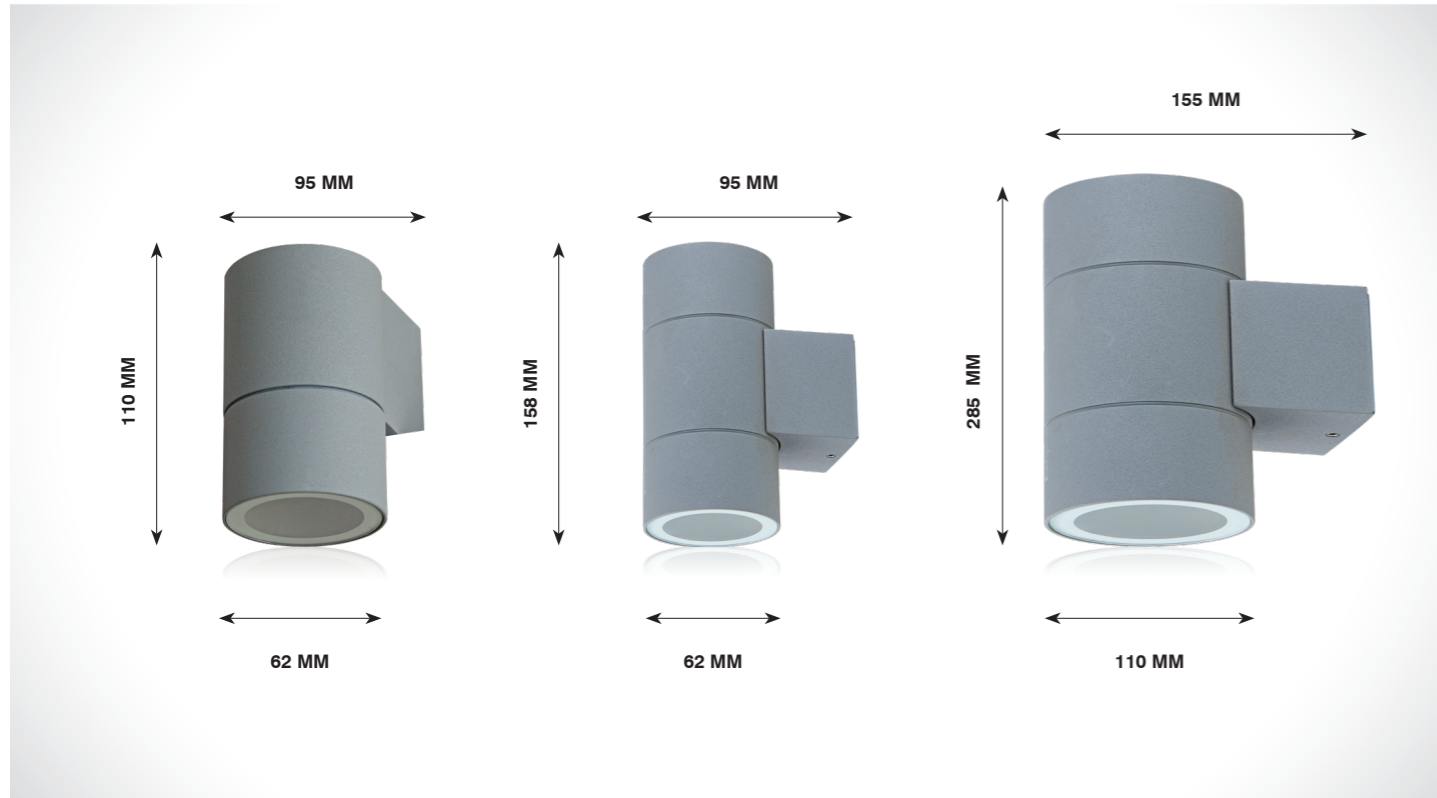

Beam Angle

WALL LIGHT

CARLOS

(IP65)

Product Code	Dimension (in mm)			System Specs	
	Diameter	Height	Depth	Housing	Aluminium
SL-WL-165	62	110	95		

JUAN

(IP65)

Product Code	Dimension (in mm)			System Specs	
	Diameter	Height	Depth	Housing	Aluminium
SL-WL-166	62	158	95		