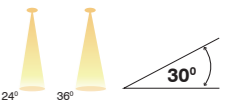

DOWN LIGHT

MARSH

Product Code	CRI	CCT	Dimension (in mm)			Lumen	Driver Opt	System Specs	
SL-DL-288-7w-R-W.WHT	80 / 90	3000K	Diameter	Height	Cutout	770 lm	36-42V@150 mA	Housing	Aluminium
SL-DL-288-7w-R-N.WHT		4000K	75	61	φ 65	840 lm		LED Make	Citizen / Cree / Bridgelux
SL-DL-288-7w-R-WHT		6500K				875 lm		Driver Brands	Fulham / Philips
								Dimming	Triac / 0-10v / Dali
SL-DL-288-10w-R-W.WHT	80 / 90	3000K	Diameter	Height	Cutout	1100 lm	36-42V@250 mA	Housing	Aluminium
SL-DL-288-10w-R-N.WHT		4000K	85	80	φ 73	1200 lm		LED Make	Citizen / Cree / Bridgelux
SL-DL-288-10w-R-WHT		6500K				1250 lm		Driver Brands	Fulham / Philips
								Dimming	Triac / 0-10v / Dali
SL-DL-288-12w-R-W.WHT	80 / 90	3000K	Diameter	Height	Cutout	1320 lm	36-42V@300 mA	Housing	Aluminium
SL-DL-288-12w-R-N.WHT		4000K	85	80	φ 73	1440 lm		LED Make	Citizen / Cree / Bridgelux
SL-DL-288-12w-R-WHT		6500K				1500 lm		Driver Brands	Fulham / Philips
								Dimming	Triac / 0-10v / Dali

Beam Angle

Application

On request also available in CCT - 2700K / 3500K / 5000K

DOWN LIGHT

OWEN

Product Code	CRI	CCT	Dimension (in mm)			Lumen	Driver Opt	System Specs	
SL-DL-220-9w-R-W.WHT	80 / 90	3000K	Diameter	Height	Cutout	990 lm	36-42V@200mA	Housing	Aluminium
SL-DL-220-9w-R-N.WHT		4000K	62	60	φ 55	1080 lm		LED Make	Citizen / Cree / Bridgelux
SL-DL-220-9w-R-WHT		6500K				1125 lm		Driver Brands	Fulham / Philips
								Dimming	Triac / 0-10v / Dali
SL-DL-220-15w-R-W.WHT	80 / 90	3000K	Diameter	Height	Cutout	1650 lm	36-42V@350mA	Housing	Aluminium
SL-DL-220-15w-R-N.WHT		4000K	80	90	φ 65	1800 lm		LED Make	Citizen / Cree / Bridgelux
SL-DL-220-15w-R-WHT		6500K				1875 lm		Driver Brands	Fulham / Philips
								Dimming	Triac / 0-10v / Dali

Beam Angle Swivel Angle

Application

On request also available in CCT - 2700K / 3500K / 5000K