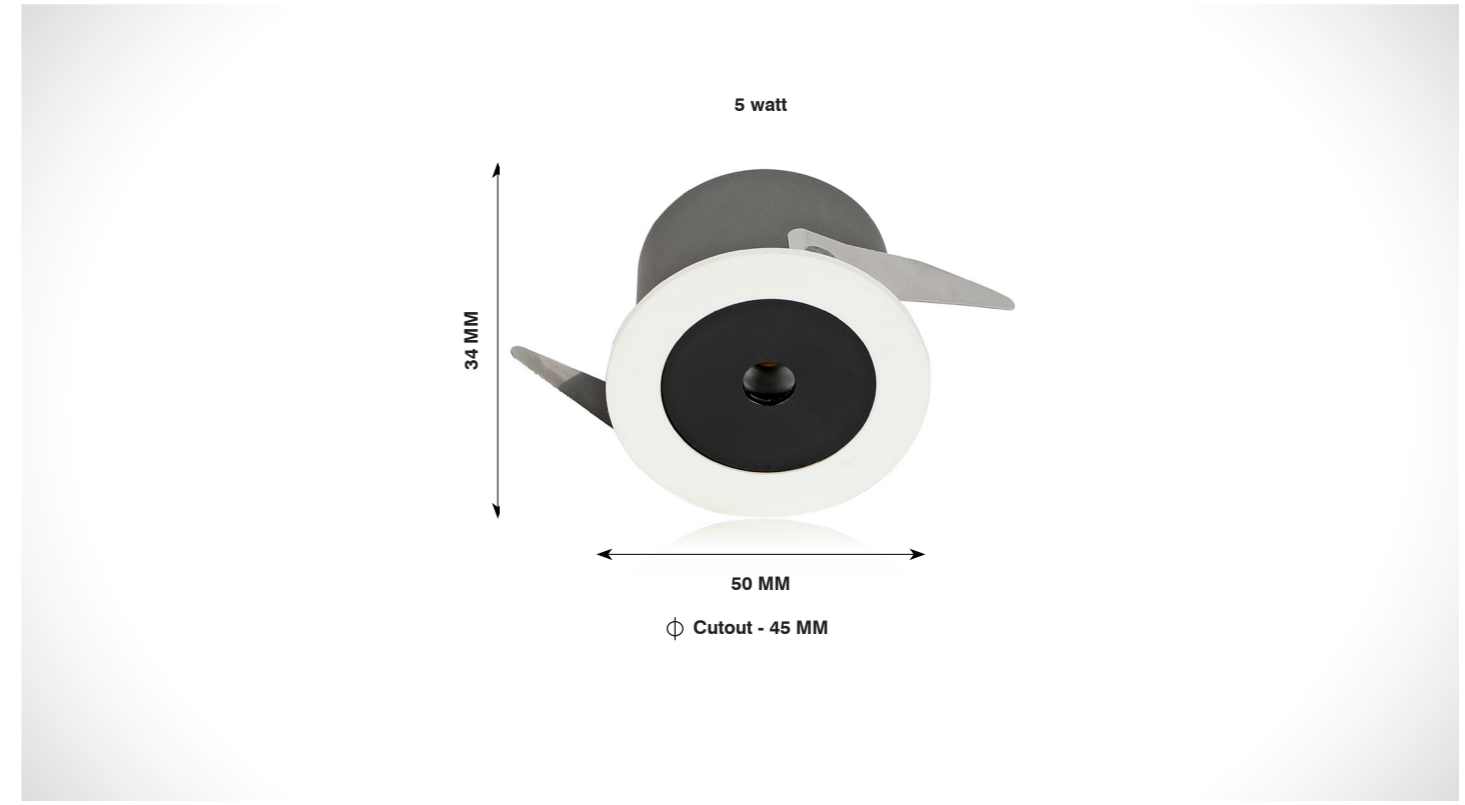

SAGE

Product Code	CRI	CCT	Dimension (in mm)			Lumen	Driver Opt	System Specs	
SL-SP-258-5w-R-W.WHT	80 / 90	3000K	Diameter	Height	Cutout	550 lm	3-3.6VDC@700mA	Housing	Aluminium
SL-SP-258-5w-R-N.WHT		4000K	50	34	∅45	600 lm		LED Make	Cree
SL-SP-258-5w-R-WHT		6500K				625 lm		Driver Brands	Srishti
								Dimming	Triac / 0-10v / Dali

Beam Angle

Application