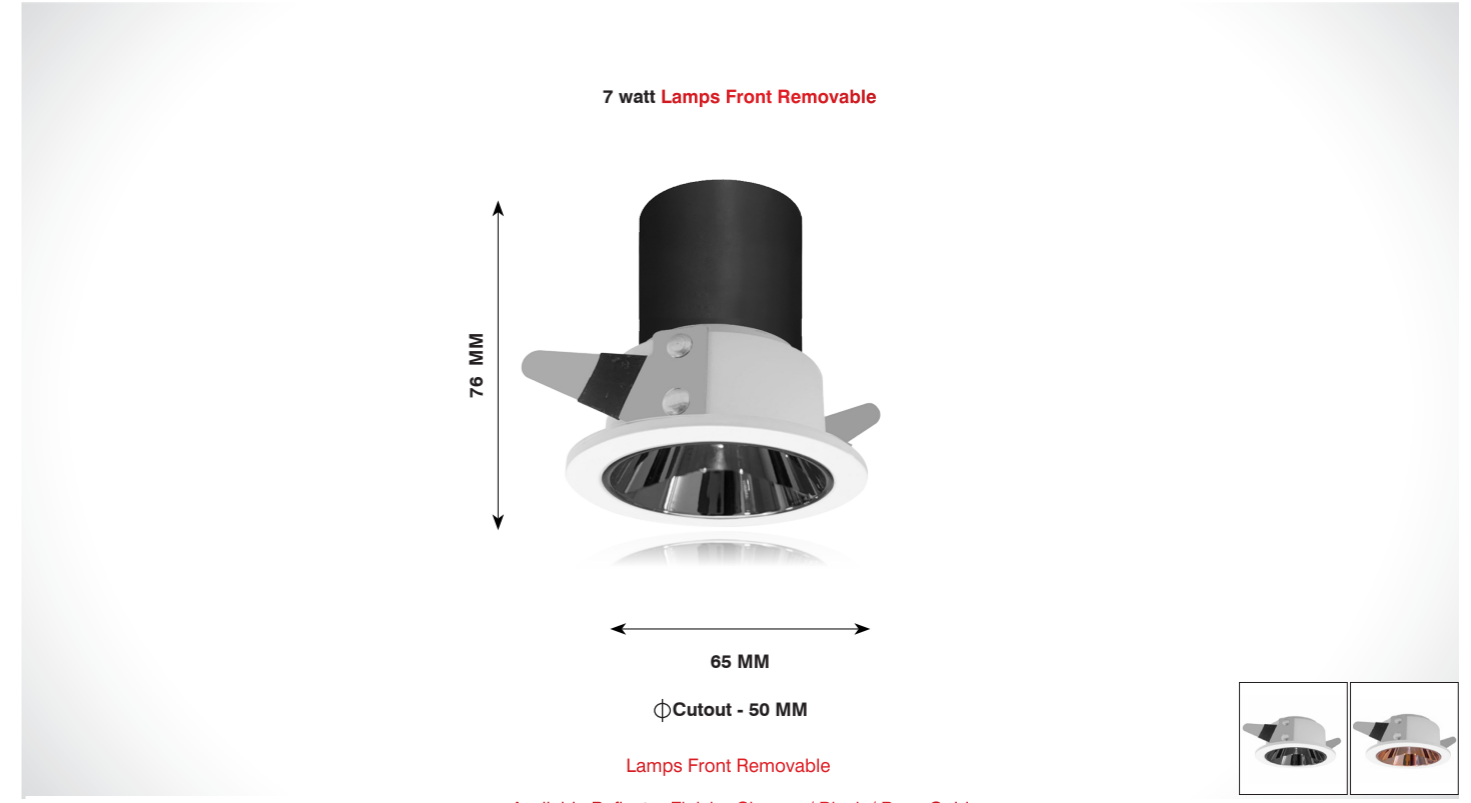

Beam Angle

Application

On request also available in CCT - 2700K / 3500K / 5000K

RETROFIT LAMPS SERIES

Available Reflector Finish : Chrome / Black / Rose Gold

SAL TO

Product Code	CRI	CCT	Dimension (in mm)			Lumen	Driver Opt	System Specs	
SL-DL-327-7w-R-W.WHT	80 / 90	3000K	Diameter	Height	Cutout	770 lm	36-42V@150mA	Housing	Aluminium
SL-DL-327-7w-R-N.WHT		4000K	65	76	Ø55	840 lm		LED Make	Cree
SL-DL-327-7w-R-WHT		6500K				875 lm		Driver Brands	Philips
								Dimming	Triac / 0-10v / Dali