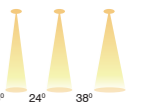

ZEFI D

Product Code	CRI	CCT	Dimension (in mm)			Lumen	Driver Opt	System Specs	
SL-DL-321-9w-R-W.WHT	80 / 90	3000K	Diameter	Height	Cutout	990 lm	36-42@200mA	Housing	Aluminium
SL-DL-321-9w-R-N.WHT		4000K	55	100	Ø50	1080 lm		LED Make	Cree
SL-DL-321-9w-R-WHT		6500K				1125 lm		Driver Brands	Srishti
								Dimming	Triac / 0-10v / Dali
SL-DL-321-12w-R-W.WHT	80 / 90	3000K	Diameter	Height	Cutout	1320 lm	36-42@300mA	Housing	Aluminium
SL-DL-321-12w-R-N.WHT		4000K	55	100	Ø50	1440 lm		LED Make	Cree
SL-DL-321-12w-R-WHT		6500K				1500 lm		Driver Brands	Srishti
								Dimming	Triac / 0-10v / Dali

Beam Angle