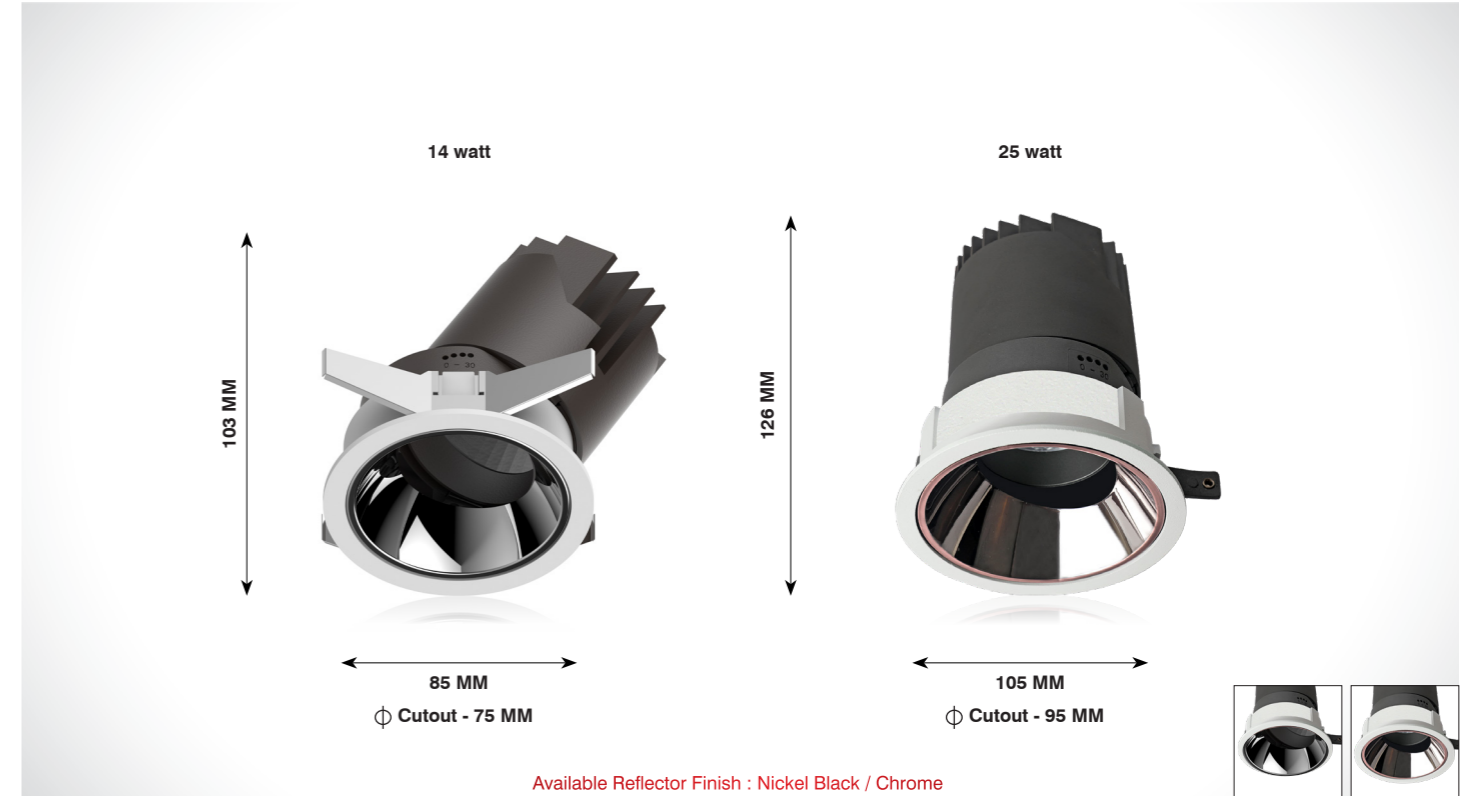

DOWN LIGHT

Available Reflector Finish : Nickel Black / Chrome

ANOSH

Product Code	CRI	CCT	Dimension (in mm)			Lumen	Driver Opt	System Specs	
SL-DL-232-14w-R-W.WHT	80 / 90	3000K	Diameter	Height	Cutout	1540 lm	36-42V@300 mA	Housing	Aluminium
SL-DL-232-14w-R-N.WHT		4000K	85	103	φ 75	1680 lm		LED Make	Citizen / Cree / Bridgelux
SL-DL-232-14w-R-WHT		6500K				1750 lm		Driver Brands	Fulham / Philips
								Dimming	Triac / 0-10v / Dali
SL-DL-232-25w-R-W.WHT	80 / 90	3000K	Diameter	Height	Cutout	2750 lm	36-42V@700 mA	Housing	Aluminium
SL-DL-232-25w-R-N.WHT		4000K	105	126	φ 95	3000 lm		LED Make	Citizen / Cree / Bridgelux
SL-DL-232-25w-R-WHT		6500K				3125 lm		Driver Brands	Fulham / Philips
								Dimming	Triac / 0-10v / Dali

On request also available in CCT - 2700K / 3500K / 5000K