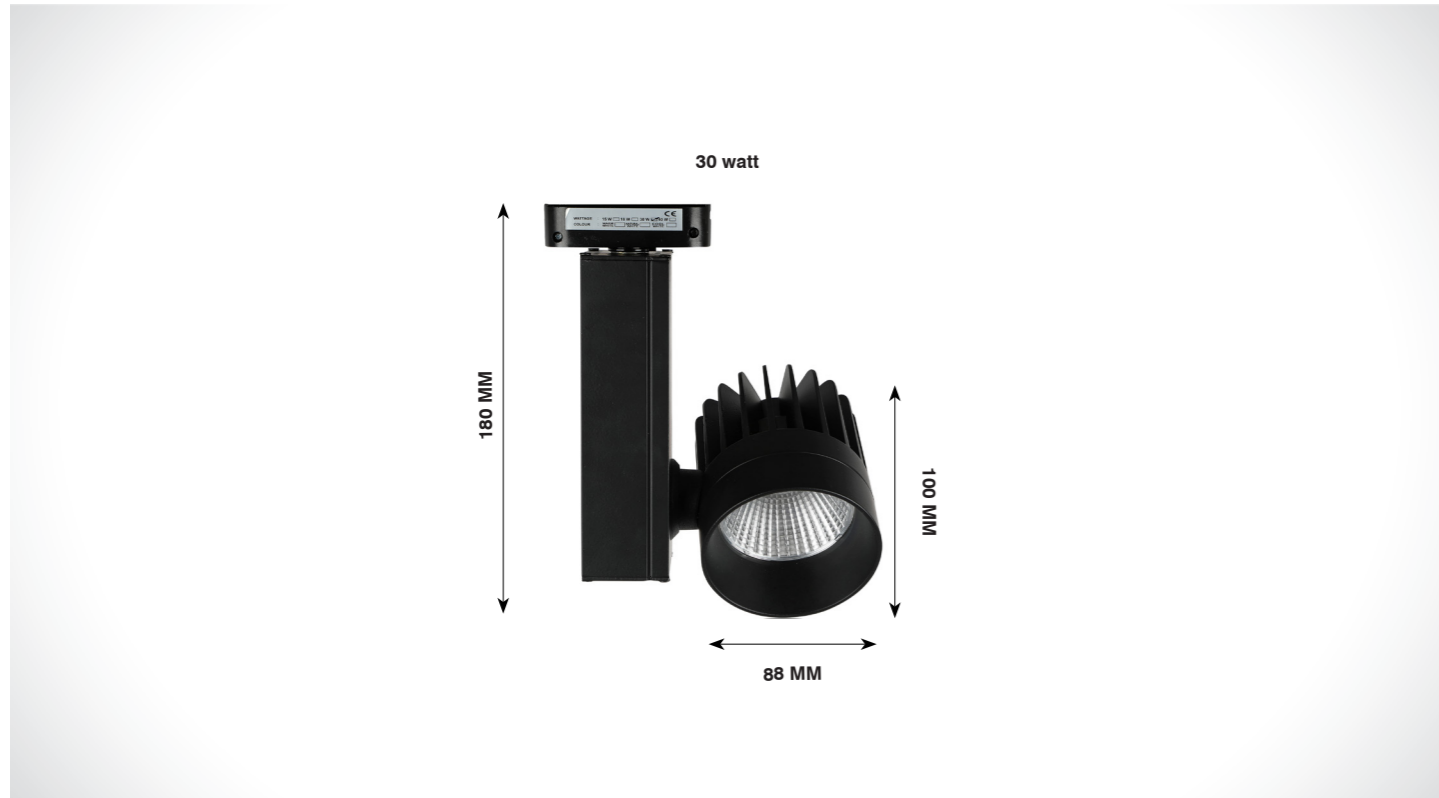

TRACKSPOT

DUKE

Product Code	CRI	CCT	Dimension (in mm)		Lumen	Driver Opt	System Specs	
SL-TL-265-30w-R-W.WHT	80 / 90	3000K	Diameter	Height	3300 lm	36-42V@750mA	Housing	Aluminium
SL-TL-265-30w-R-N.WHT		4000K	88 x 100	180	3600 lm		LED Make	Citizen / Cree / Bridgelux
SL-TL-265-30w-R-WHT		6500K			3750 lm		Driver Brands	Philips / Fulham
							Dimming	Triac / 0-10v / Dali

On request also available in CCT - 2700K / 3500K / 5000K