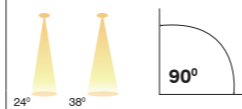

Product Code	CRI	CCT	Dimension (in mm)		Lumen	Driver Opt	System Specs	
SL-MTL-290-8w-R-W.WHT	80 / 90	3000K	Length	Diameter	880 lm	48VDC	Housing	Aluminium
SL-MTL-290-8w-R-N.WHT		4000K	86	49	960 lm		LED Make	Cree / Bridgelux
SL-MTL-290-8w-R-WHT		6500K			1000 lm			

Product Code	CRI	CCT	Dimension (in mm)		Lumen	Driver Opt	System Specs	
SL-MTL-293-6w-R-W.WHT	80 / 90	3000K	Length	Diameter	660 lm	48VDC	Housing	Aluminium
SL-MTL-293-6w-R-N.WHT		4000K	75	35	720 lm		LED Make	Cree / Bridgelux
SL-MTL-293-6w-R-WHT		6500K			750 lm			

Product Code	CRI	CCT	Dimension (in mm)		Lumen	Driver Opt	System Specs	
SL-MTL-293-10w-R-W.WHT	80 / 90	3000K	Length	Diameter	1100 lm	48VDC	Housing	Aluminium
SL-MTL-293-10w-R-N.WHT		4000K	100	45	1200 lm		LED Make	Cree / Bridgelux
SL-MTL-293-10w-R-WHT		6500K			1250 lm