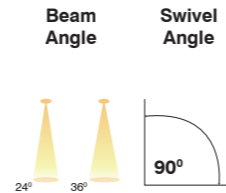

On request also available in CCT - 2700K / 3500K / 5000K