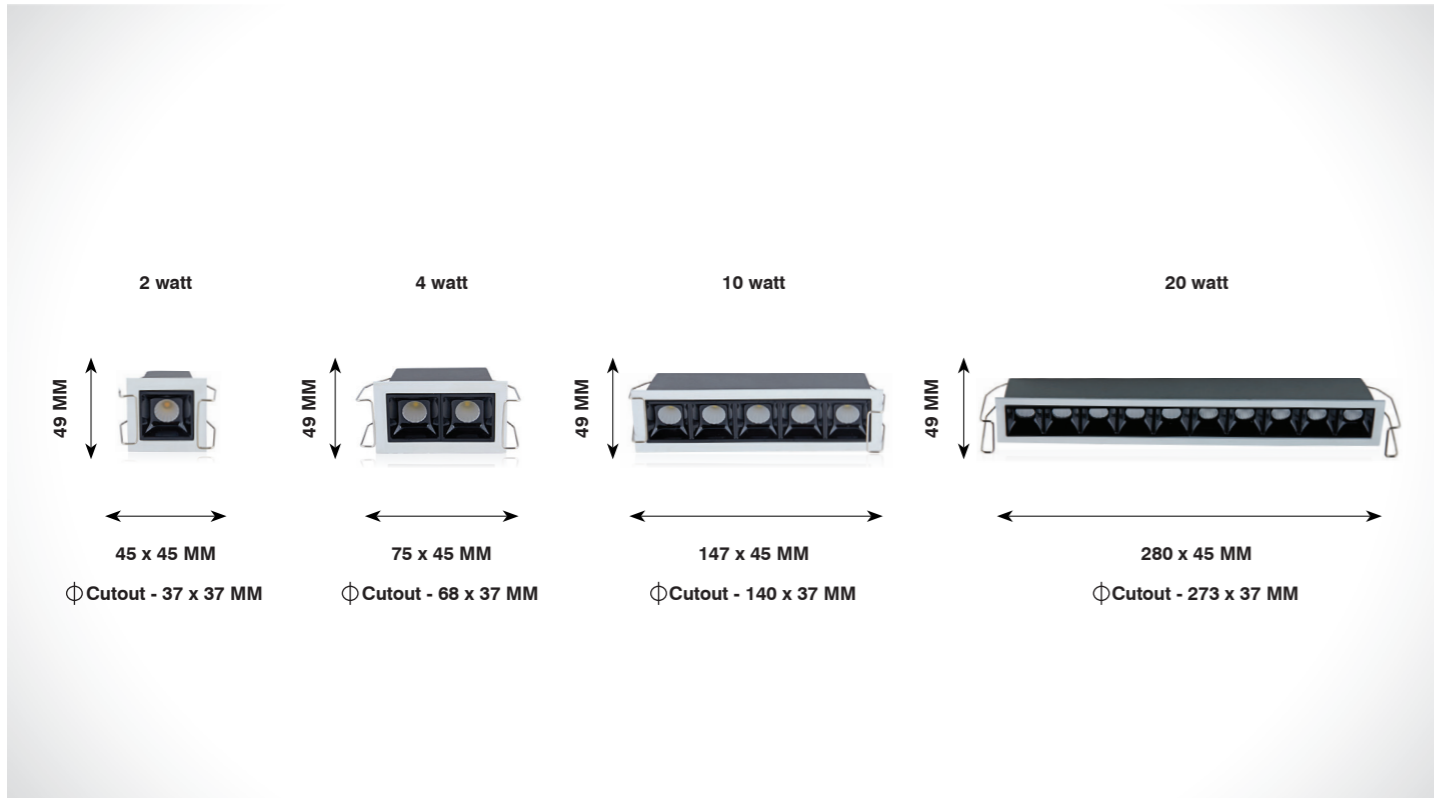

LASER BLADE

PERLA

Product Code	CRI	CCT	Dimension (in mm)	Lumen	Driver Opt	System Specs
SL-LB-250-2w-R-W.WHT	80 / 90	3000K	Diameter Height Cutout	220 lm	3-10V@700mA	Housing Aluminium
SL-LB-250-2w-R-N.WHT		4000K	45 x 45 49 φ 37 x 37	240 lm		LED Make Osram
SL-LB-250-2w-R-WHT		6500K		250 lm		Driver Brands Srishti
						Dimming Triac / 0-10v / Dali
SL-LB-250-4w-R-W.WHT	80 / 90	3000K	Diameter Height Cutout	440 lm	3-10V@700mA	Housing Aluminium
SL-LB-250-4w-R-N.WHT		4000K	75 x 45 49 φ 68 x 37	480 lm		LED Make Osram
SL-LB-250-4w-R-WHT		6500K		500 lm		Driver Brands Srishti
						Dimming Triac / 0-10v / Dali
SL-LB-250-10w-R-W.WHT	80 / 90	3000K	Diameter Height Cutout	1100 lm	11-22V@700mA	Housing Aluminium
SL-LB-250-10w-R-N.WHT		4000K	147 x 45 49 φ140 x 37	1200 lm		LED Make Osram
SL-LB-250-10w-R-WHT		6500K		1250 lm		Driver Brands Osram
						Dimming Triac / 0-10v / Dali
SL-LB-250-20w-R-W.WHT	80 / 90	3000K	Diameter Height Cutout	2200 lm	27-42V@600mA	Housing Aluminium
SL-LB-250-20w-R-N.WHT		4000K	280 x 45 49 φ273 x 37	2400 lm		LED Make Osram
SL-LB-250-20w-R-WHT		6500K		2500 lm		Driver Brands Osram / Fulham
						Dimming Triac / 0-10v / Dali