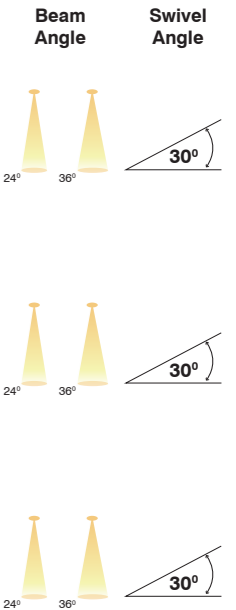

On request also available in CCT - 2700K / 3500K / 5000K

RETROFIT LAMP

VELENO

Imported Module (Front Openable)

Product Code	CRI	CCT	Dimension (in mm)			Lumen	Driver Opt	System Specs	
SL-DL-284-6w-R-W.WHT	80 / 90	3000K	Diameter	Height	Cutout	660 lm	36-42V@150mA	Housing	Aluminium
SL-DL-284-6w-R-N.WHT		4000K	85	75	φ75	720 lm		LED Make	Citizen / Cree / Bridgelux
SL-DL-284-6w-R-WHT		6500K				750 lm		Driver Brands	Philips
								Dimming	Triac / 0-10v / Dali
SL-DL-284-10w-R-W.WHT	80 / 90	3000K	Diameter	Height	Cutout	1100 lm	36-42V@250mA	Housing	Aluminium
SL-DL-284-10w-R-N.WHT		4000K	85	90	φ75	1200 lm		LED Make	Citizen / Cree / Bridgelux
SL-DL-284-10w-R-WHT		6500K				1250 lm		Driver Brands	Fulham / Philips
								Dimming	Triac / 0-10v / Dali
SL-DL-284-15w-R-W.WHT	80 / 90	3000K	Diameter	Height	Cutout	1650 lm	36-42V@350mA	Housing	Aluminium
SL-DL-284-15w-R-N.WHT		4000K	85	95	φ75	1800 lm		LED Make	Citizen / Cree / Bridgelux
SL-DL-284-15w-R-WHT		6500K				1875 lm		Driver Brands	Fulham / Philips
								Dimming	Triac / 0-10v / Dali