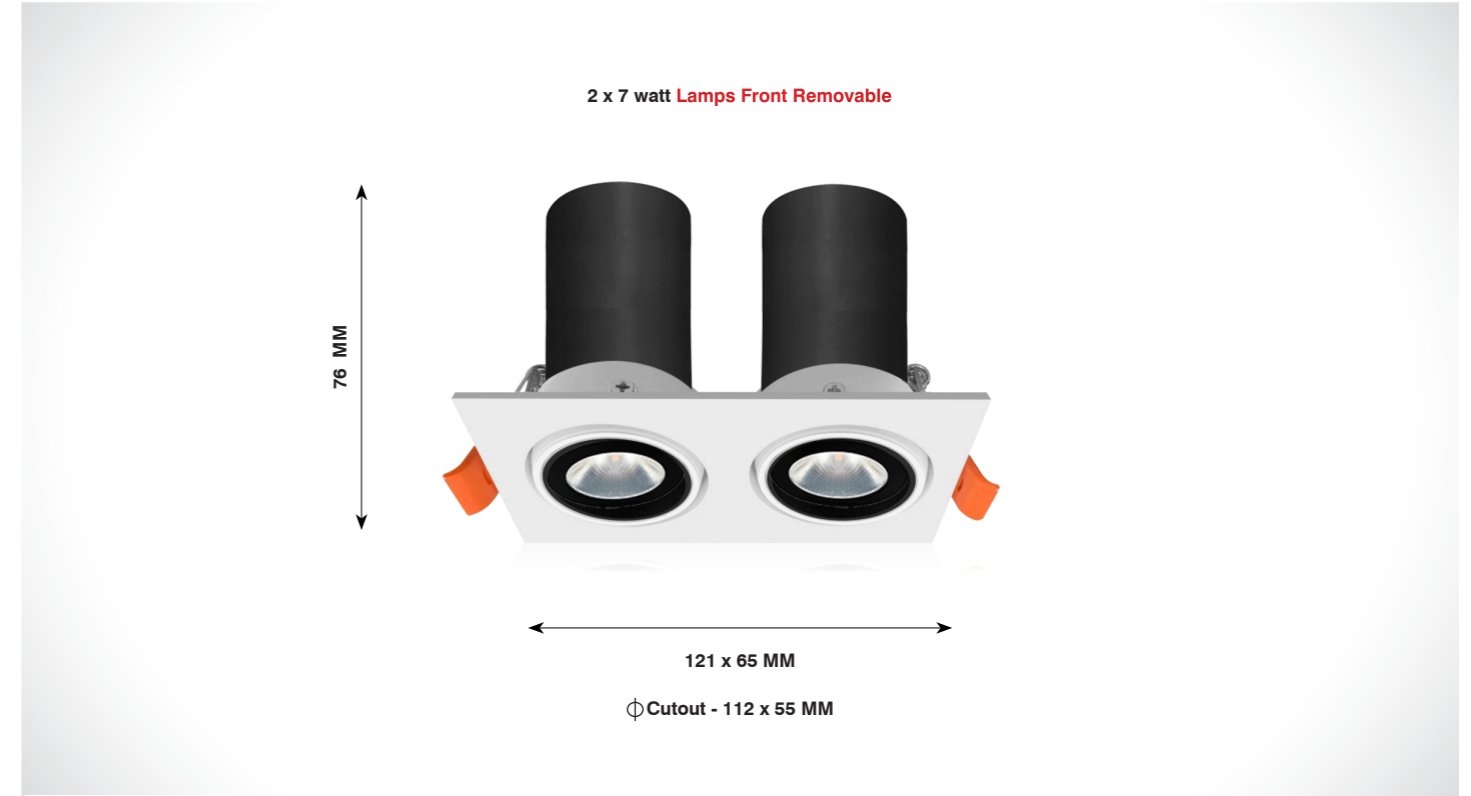

RETROFIT LAMPS SERIES

JORJE

Product Code	CRI	CCT	Dimension (in mm)			Lumen	Driver Opt	System Specs	
SL-DL-330-2x7w-R-W.WHT	80 / 90	3000K	Diameter	Height	Cutout	1540 lm	36-42V@300mA	Housing	Aluminium
SL-DL-330-2x7w-R-N.WHT		4000K	121x65	35	Ø112 x 55	1680 lm		LED Make	Cree
SL-DL-330-2x7w-R-WHT		6500K				1750 lm		Driver Brands	Philips
								Dimming	Triac / 0-10v / Dali