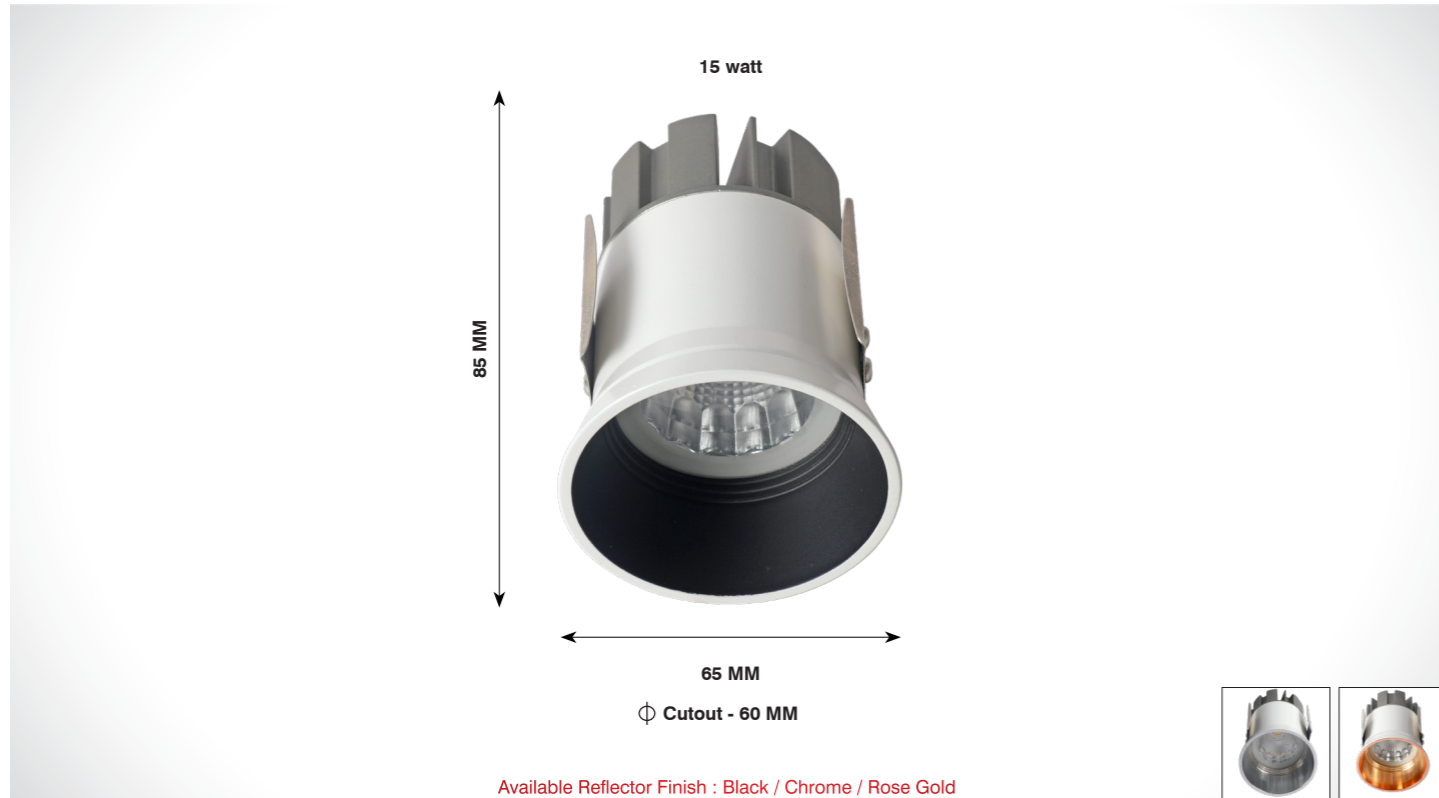

DOWN LIGHT

MYRA

Product Code	CRI	CCT	Dimension (in mm)			Lumen	Driver Opt	System Specs	
SL-DL-204-10w-R-W.WHT	80 / 90	3000K	Diameter	Height	Cutout	1100 lm	36-42V@250mA	Housing	Aluminium
SL-DL-204-10w-R-N.WHT		4000K	65	85	∅ 60	1200 lm		LED Make	Citizen / Cree / Bridgelux
SL-DL-204-10w-R-WHT		6500K				1250 lm		Driver Brands	Fulham / Philips
								Dimming	Triac / 0-10v / Dali

Beam Angle