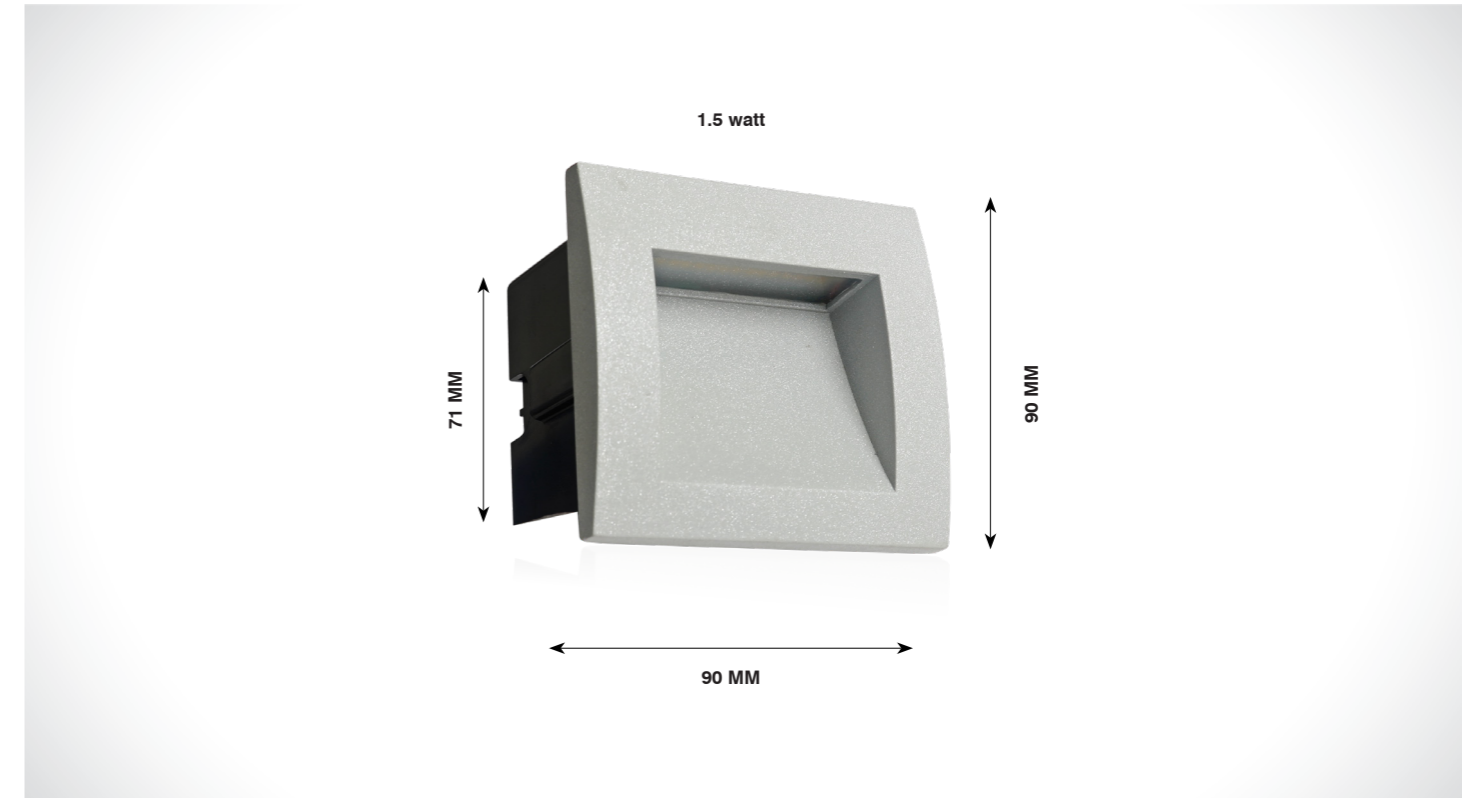

GLORY

(IP65)

Product Code	CRI	CCT	Dimension (in mm)		Driver Opt	System Specs	
SL-FT-31-S-I-1.5w-W.WHT	80	3000K	Diameter	Depth	Inbuilt	Housing	Aluminium
			90 x 90	71		LED Make	Edison
						Driver Brands	Srishti

Beam Angle