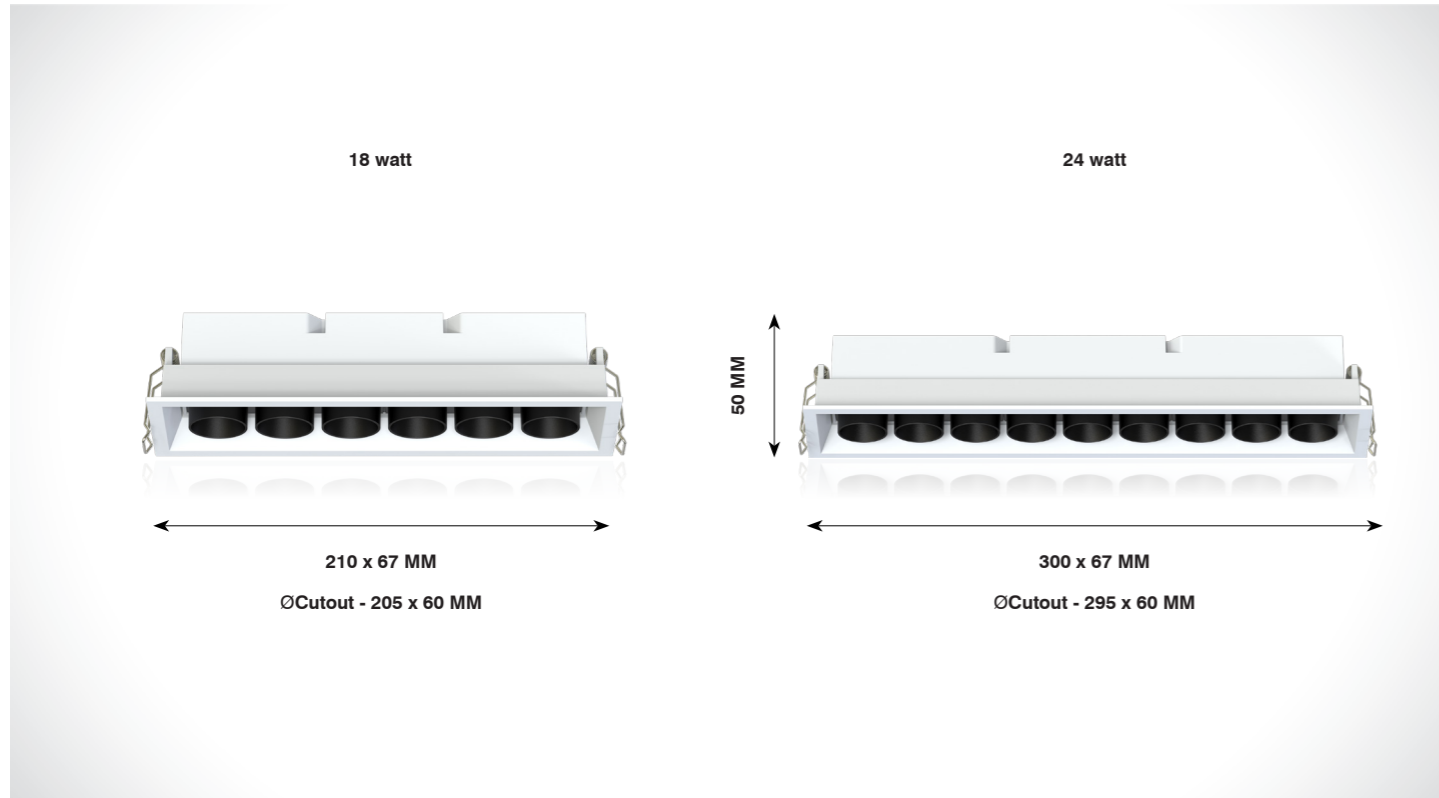

ADJUSTABLE LASER BLADE

Available Body Colour : White Body & Inside Black

ROVIGO

Product Code	CRI	CCT	Dimension (in mm)			Lumen	Driver Opt	System Specs	
SL-LB-326-18w-R-W.WHT	80 / 90	3000K	Diameter	Height	Cutout	1980 lm	18-24V@700mA	Housing	Aluminium
SL-LB-326-18w-R-N.WHT		4000K	210x67	50	Ø205x60	2160 lm		LED Make	Cree / Osram
SL-LB-326-18w-R-WHT		6500K				2250 lm		Driver Brands	Osram / Fulham
								Dimming	Triac / 0-10v / Dali
SL-LB-326-24w-R-W.WHT	80 / 90	3000K	Diameter	Height	Cutout	2640 lm	27-32V@700mA	Housing	Aluminium
SL-LB-326-24w-R-N.WHT		4000K	300x67	50	Ø295x60	2880 lm		LED Make	Cree / Osram
SL-LB-326-24w-R-WHT		6500K				3000 lm		Driver Brands	Osram / Fulham
								Dimming	Triac / 0-10v / Dali