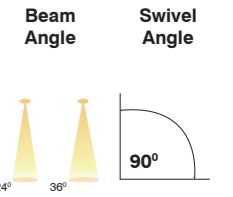

On request also available in CCT - 2700K / 3500K / 5000K

TRACKSPOT

Available Body Finish : Black / White

FLAME

Product Code	CRI	CCT	Dimension (in mm)		Lumen	Driver Opt	System Specs	
SL-TL-210-15w-R-W.WHT	80 / 90	3000K	Diameter	Length	1650 lm	36-42V@350mA	Housing	Aluminium
SL-TL-210-15w-R-N.WHT		4000K	60	82	1800 lm		LED Make	Citizen / Cree / Bridgelux
SL-TL-210-15w-R-WHT		6500K			1875 lm		Driver Brands	Fulham
							Dimming	Triac / 0-10v / Dali