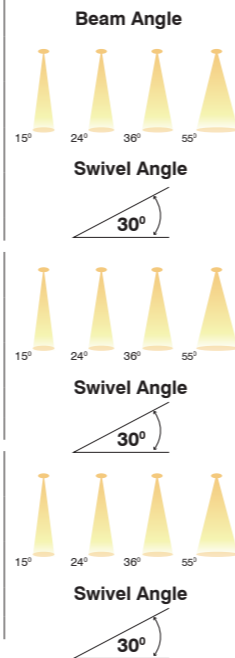

On request also available in CCT - 2700K / 3500K / 5000K