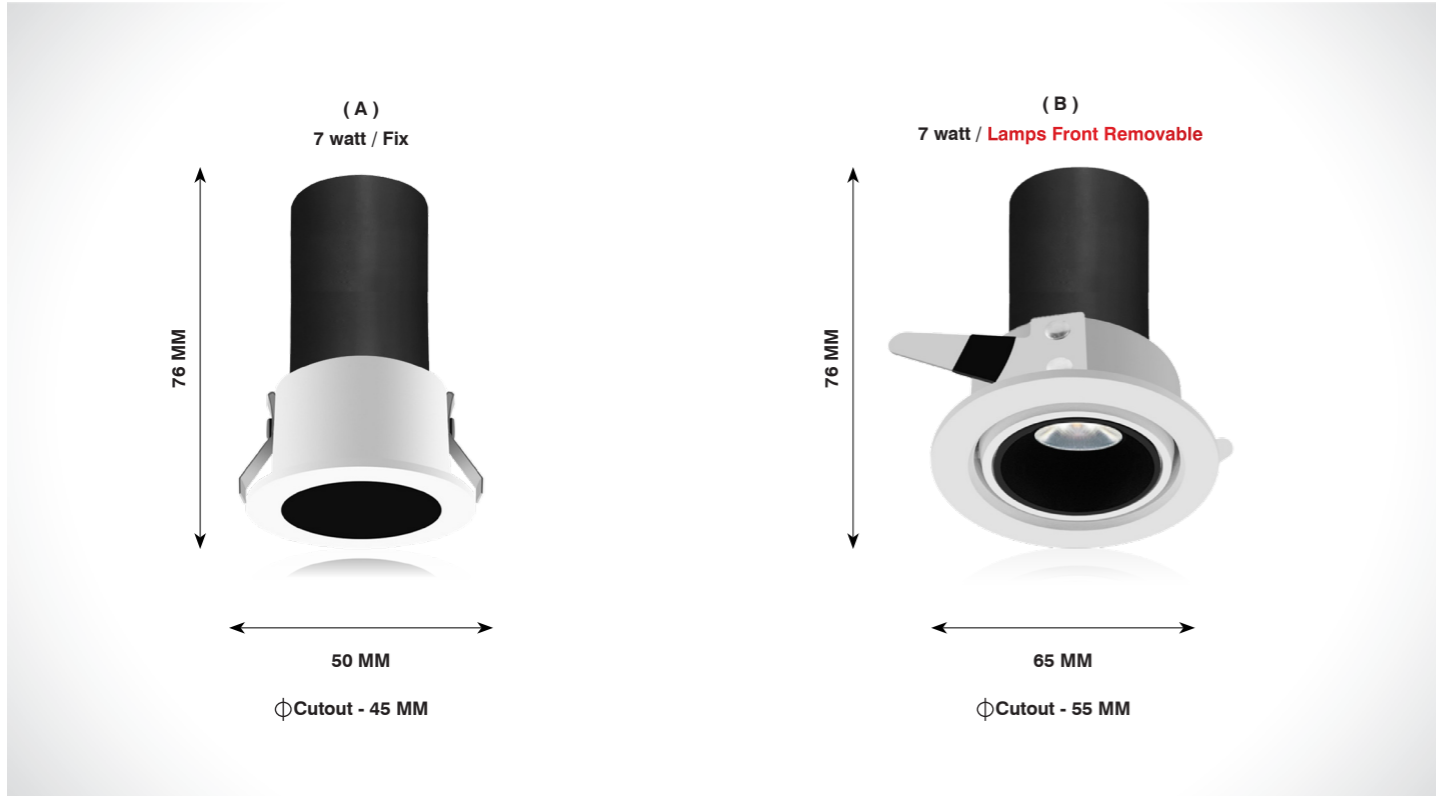

Beam Angle

Swivel Angle

On request also available in CCT - 2700K / 3500K / 5000K

RETROFIT LAMPS SERIES

TENZA A

Product Code	CRI	CCT	Dimension (in mm)			Lumen	Driver Opt	System Specs	
SL-DL-328-7w-R-W.WHT	80 / 90	3000K	Diameter	Height	Cutout	770 lm	36-42V@150mA	Housing	Aluminium
SL-DL-328-7w-R-N.WHT		4000K	50	76	Ø45	840 lm		LED Make	Cree
SL-DL-328-7w-R-WHT		6500K				875 lm		Driver Brands	Philips
								Dimming	Triac / 0-10v / Dali