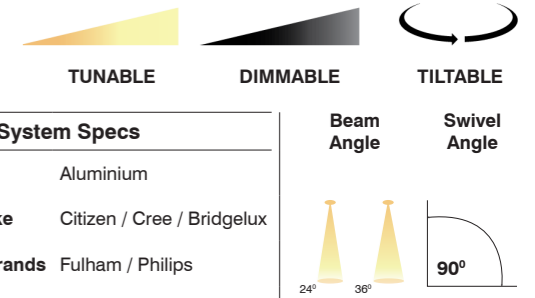

MADRID

Product Code	CRI	CCT	Dimension (in mm)			Lumen	Driver Opt	System Specs	
SL-DL-272-10w-R-W.WHT	80 / 90	3000K	Diameter	Height	Cutout	1100 lm	36-42V@300mA	Housing	Aluminium
SL-DL-272-10w-R-N.WHT		4000K	85	92	φ70	1200 lm		LED Make	Citizen / Cree / Bridgelux
SL-DL-272-10w-R-WHT		6500K				1250 lm		Driver Brands	Fulham / Philips
								Dimming	Triac / 0-10v / Dali