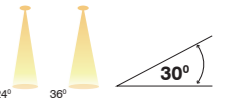

Beam Angle Swivel Angle