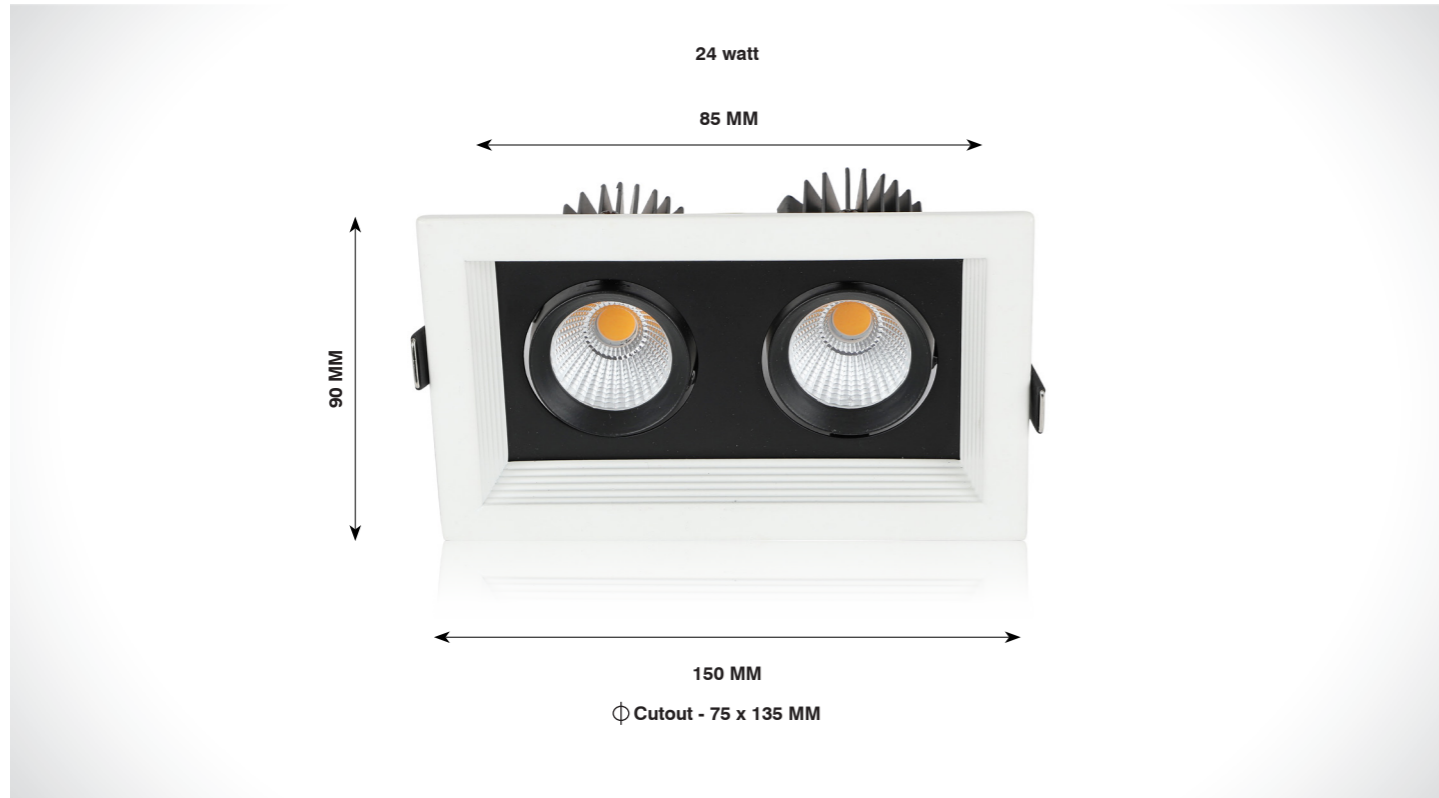

Beam Angle Swivel Angle

Application

On request also available in CCT - 2700K / 3500K / 5000K

DOWN LIGHT

FLORIS

Product Code	CRI	CCT	Dimension (in mm)			Lumen	Driver Opt	System Specs	
SL-DL-269-24w-R-W.WHT	80 / 90	3000K	Diameter	Height	Cutout	2640 lm	36-42V@300x2mA	Housing	Aluminium
SL-DL-269-24w-R-N.WHT		4000K	150 x 90	85	φ75 x 135	2880 lm		LED Make	Citizen / Cree / Bridgelux
SL-DL-269-24w-R-WHT		6500K				3000 lm		Driver Brands	Fulham / Philips
								Dimming	Triac / 0-10v / Dali