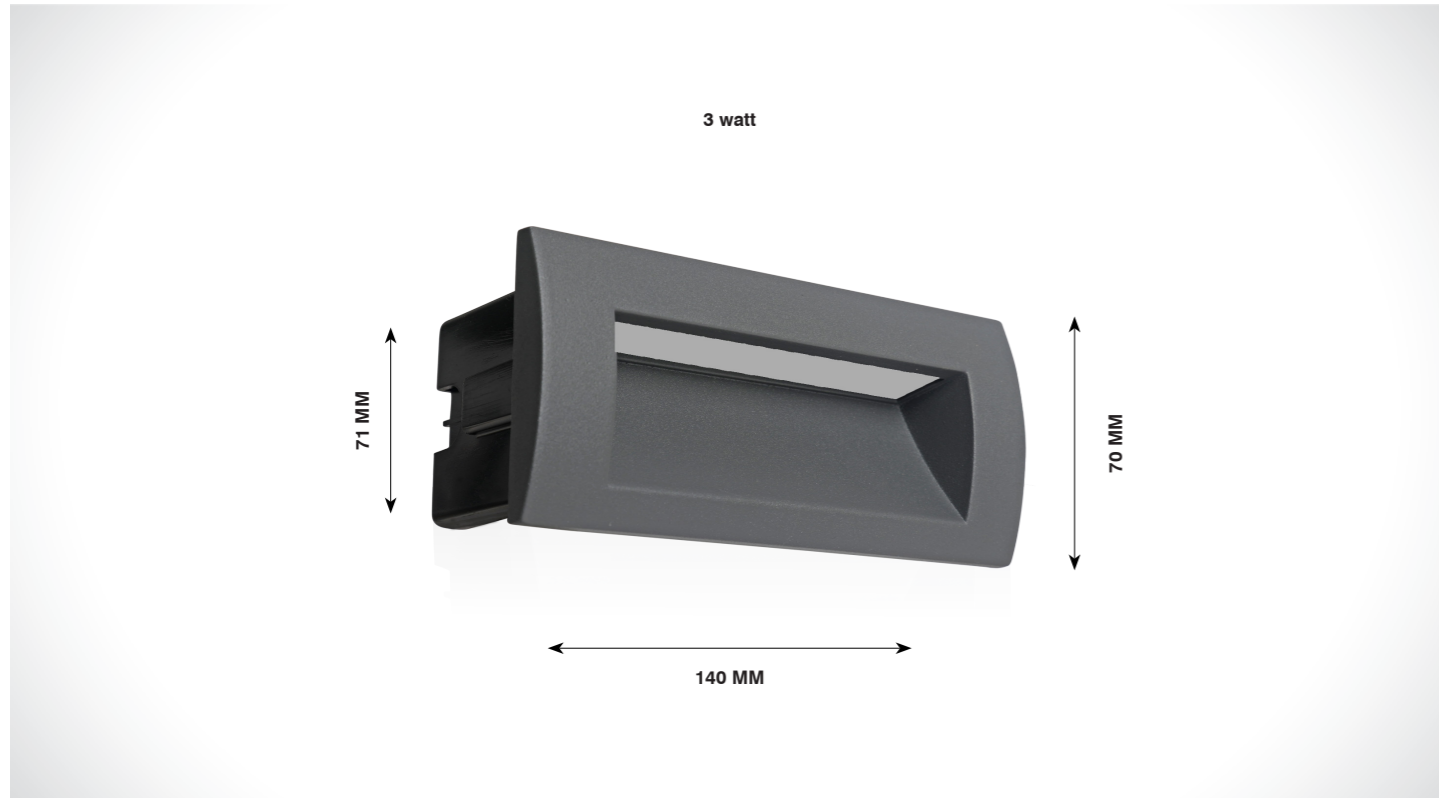

FOOT LIGHT

DINAZ

(IP65)

Product Code	CRI	CCT	Dimension (in mm)		Driver Opt	System Specs	
SL-FT-32-I-3w-W.WHT	80	3000K	Diameter	Depth	Inbuilt	Housing	Aluminium
			140 x 70	71		LED Make	Edison
						Driver Brands	Srishti

Beam Angle