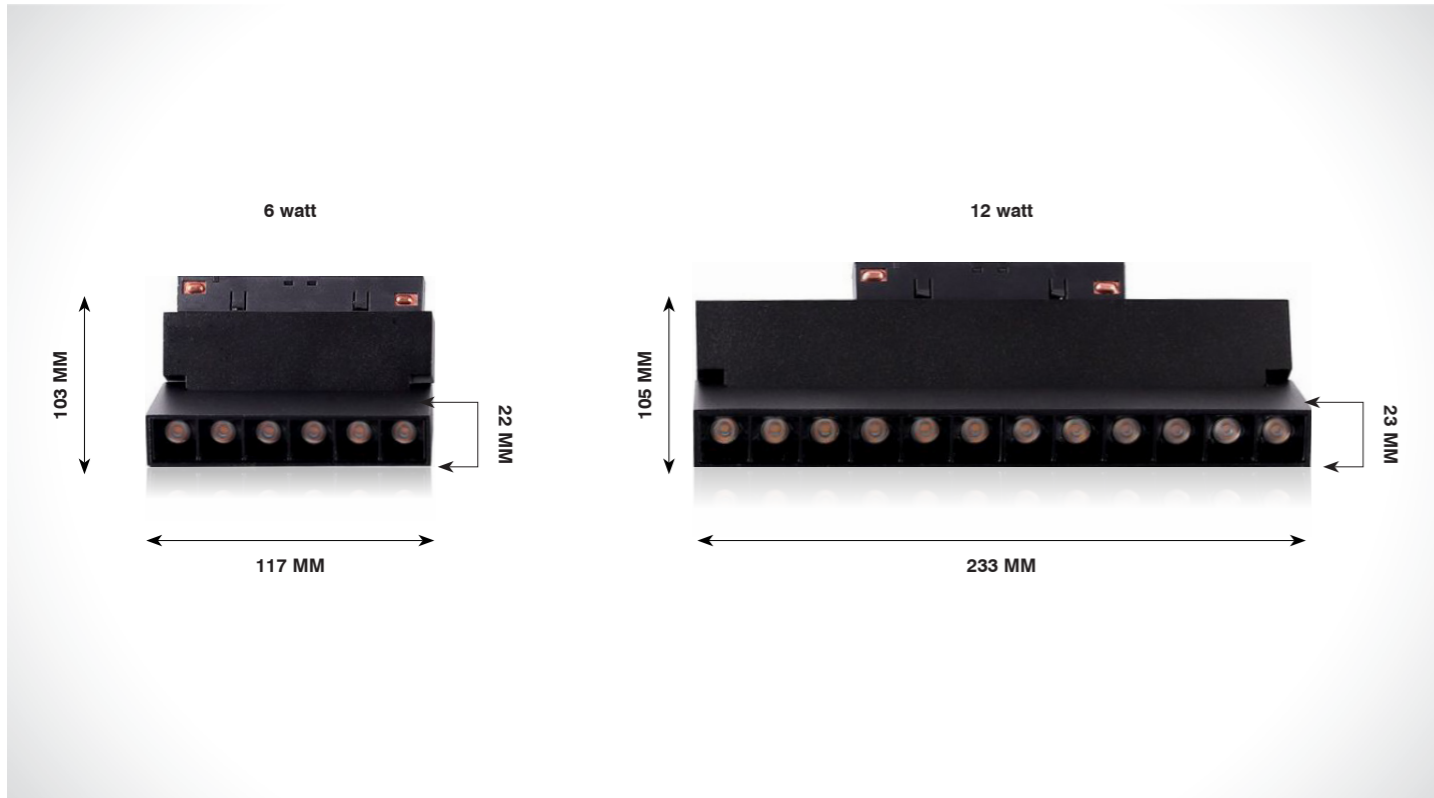

MAGNETIC MOVABLE LASER BLADE

Product Code	CRI	CCT	Dimension (in mm)			Lumen	Driver Opt	System Specs	
SL-MMLB-294-6w-S-W.WHT	80 / 90	3000K	Length	Width	Height	660 lm	48VDC	Housing	Aluminium
SL-MMLB-294-6w-S-N.WHT		4000K	117	103	22	720 lm		LED Make	Bridgelux
SL-MMLB-294-6w-S-WHT		6500K				750 lm			

Product Code	CRI	CCT	Dimension (in mm)			Lumen	Driver Opt	System Specs	
SL-MMLB-294-12w-S-W.WHT	80 / 90	3000K	Length	Width	Height	1320 lm	48VDC	Housing	Aluminium
SL-MMLB-294-12w-S-N.WHT		4000K	233	105	23	1440 lm		LED Make	Bridgelux
SL-MMLB-294-12w-S-WHT		6500K				1500 lm