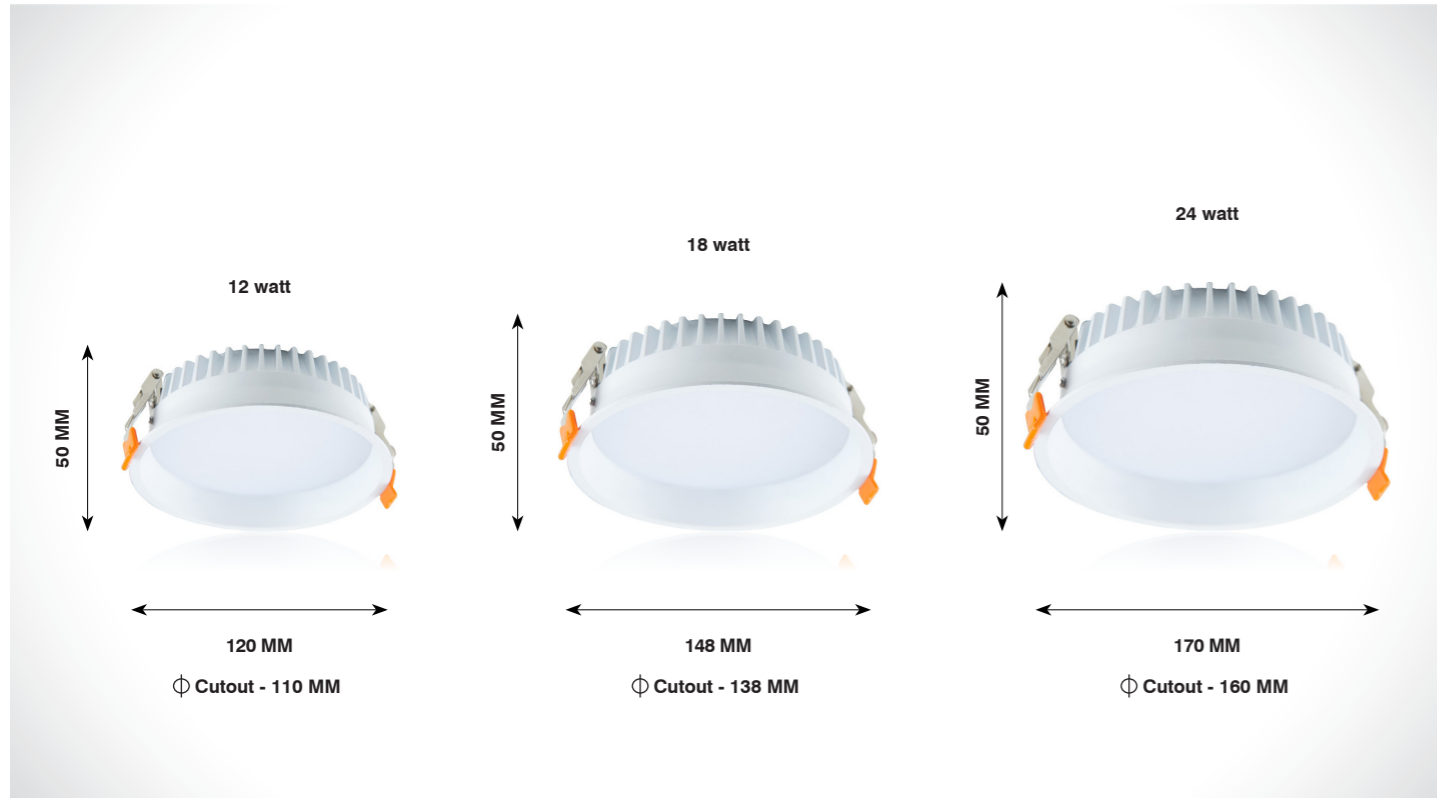

DOWN LIGHT

JASPER

Product Code	CRI	CCT	Dimension (in mm)			Lumen	Driver Opt	System Specs	
SL-DL-242-12w-R-W.WHT	80 / 90	3000K	Diameter	Height	Cutout	1320 lm	30-42V@300mA	Housing	Aluminium
SL-DL-242-12w-R-N.WHT		4000K	120	50	φ110	1440 lm		LED Make	Bridgelux
SL-DL-242-12w-R-WHT		6500K				1500 lm		Driver Brands	Fulham / Philips
								Dimming	Triac / 0-10v / Dali
SL-DL-242-18w-R-W.WHT	80 / 90	3000K	Diameter	Height	Cutout	1980 lm	52-65V@300mA	Housing	Aluminium
SL-DL-242-18w-R-N.WHT		4000K	148	50	φ138	2160 lm		LED Make	Bridgelux
SL-DL-242-18w-R-WHT		6500K				2250 lm		Driver Brands	Fulham / Philips
								Dimming	Triac / 0-10v / Dali
SL-DL-242-24w-R-W.WHT	80 / 90	3000K	Diameter	Height	Cutout	2640 lm	52-72V@300mA	Housing	Aluminium
SL-DL-242-24w-R-N.WHT		4000K	170	50	φ160	2880 lm		LED Make	Bridgelux
SL-DL-242-24w-R-WHT		6500K				3000 lm		Driver Brands	Fulham / Philips
								Dimming	Triac / 0-10v / Dali