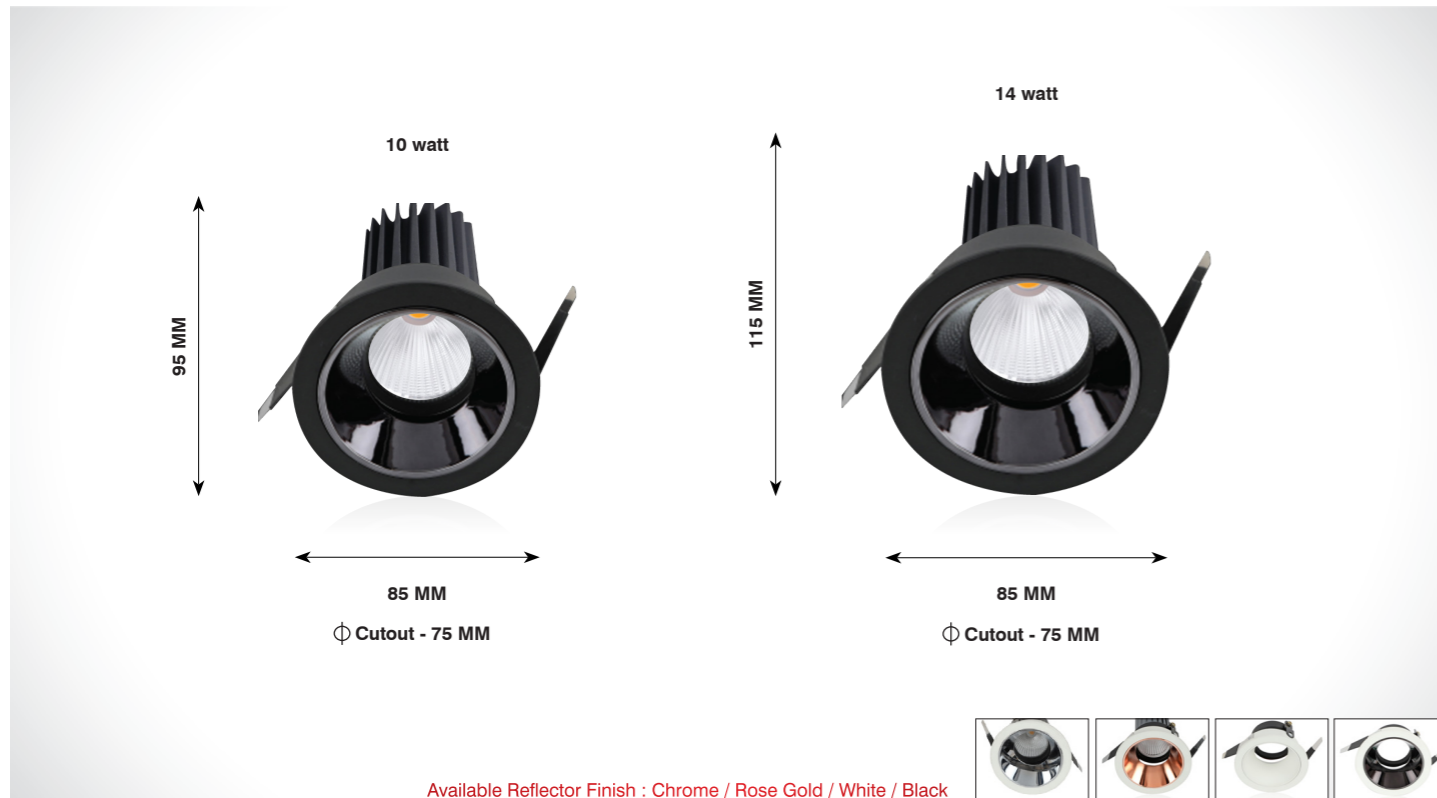

RETROFIT LAMP

Available Reflector Finish : Chrome / Rose Gold / White / Black

CANISA

Indian Module
(Front Openable)

Product Code	CRI	CCT	Dimension (in mm)			Lumen	Driver Opt	System Specs		Beam Angle	Swivel Angle
SL-DL-285-10w-R-W.WHT	80 / 90	3000K	Diameter	Height	Cutout	1100 lm	36-42V@250mA	Housing	Aluminium		
SL-DL-285-10w-R-N.WHT		4000K	85	95	φ75	1200 lm		LED Make	Citizen / Cree / Bridgelux		
SL-DL-285-10w-R-WHT		6500K				1250 lm		Driver Brands	Fulham / Philips		
								Dimming	Triac / 0-10v / Dali		
SL-DL-285-14w-R-W.WHT	80 / 90	3000K	Diameter	Height	Cutout	1540 lm	36-42V@300mA	Housing	Aluminium		
SL-DL-285-14w-R-N.WHT		4000K	85	115	φ75	1680 lm		LED Make	Citizen / Cree / Bridgelux		
SL-DL-285-14w-R-WHT		6500K				1750 lm		Driver Brands	Fulham / Philips		
								Dimming	Triac / 0-10v / Dali		

On request also available in CCT - 2700K / 3500K / 5000K