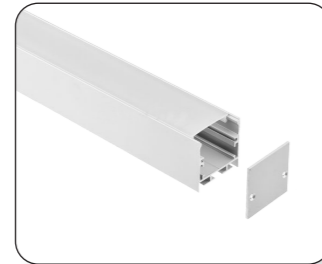

SL-ALP-35MM X 35MM SURFACE