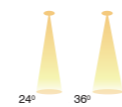

SURFACE DOWN LIGHT

SURFACE DOWN LIGHT

MENTOR

Product Code	CRI	CCT	Dimension (in mm)		Lumen	Driver Opt	System Specs	
SL-SDL-236-7w-R-W.WHT	80 / 90	3000K	Diameter	Height	770 lm	36-42V@150mA	Housing	Aluminium
SL-SDL-236-7w-R-N.WHT		4000K	55	75	840 lm		LED Make	Citizen / Cree / Bridgelux
SL-SDL-236-7w-R-WHT		6500K			875 lm		Driver Brands	Srishti
SL-SDL-221-12w-R-W.WHT	80 / 90	3000K	Diameter	Height	1320 lm	36-42V@300mA	Housing	Aluminium
SL-SDL-221-12w-R-N.WHT		4000K	74	100	1440 lm		LED Make	Citizen / Cree / Bridgelux
SL-SDL-221-12w-R-WHT		6500K			1500 lm		Driver Brands	Srishti
SL-SDL-222-20w-R-W.WHT	80 / 90	3000K	Diameter	Height	2200 lm	36-42V@400mA	Housing	Aluminium
SL-SDL-222-20w-R-N.WHT		4000K	94	113	2400 lm		LED Make	Citizen / Cree / Bridgelux
SL-SDL-222-20w-R-WHT		6500K			2500 lm		Driver Brands	Srishti
SL-SDL-223-30w-R-W.WHT	80 / 90	3000K	Diameter	Height	3300 lm	36-42V@750mA	Housing	Aluminium
SL-SDL-223-30w-R-N.WHT		4000K	115	125	3600 lm		LED Make	Citizen / Cree / Bridgelux
SL-SDL-223-30w-R-WHT		6500K			3750 lm		Driver Brands	Srishti

Beam Angle

Application

On request also available in CCT - 2700K / 3500K / 5000K

SIMBAR