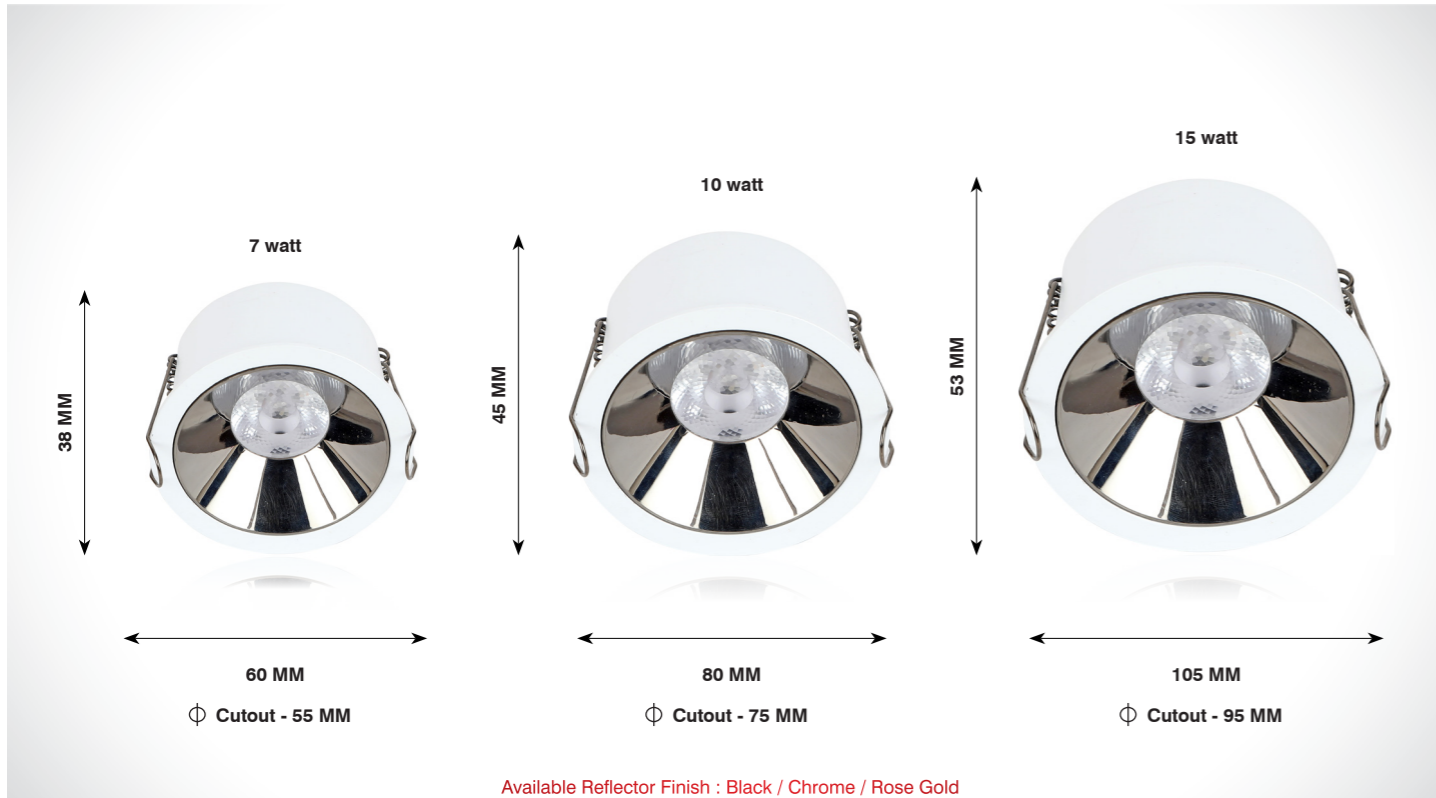

DOWN LIGHT

Available Reflector Finish : Black / Chrome / Rose Gold

VERDA

Product Code	CRI	CCT	Dimension (in mm)			Lumen	Driver Opt	System Specs	
SL-DL-260-7w-R-W.WHT	80 / 90	3000K	Diameter	Height	Cutout	770 lm	36-42V@150mA	Housing	Aluminium
SL-DL-260-7w-R-N.WHT		4000K	60	38	φ 55	840 lm		LED Make	Cree
SL-DL-260-7w-R-WHT		6500K				875 lm		Driver Brands	Philips
								Dimming	Triac / 0-10v / Dali
SL-DL-260-10w-R-W.WHT	80 / 90	3000K	Diameter	Height	Cutout	1100 lm	36-42V@250mA	Housing	Aluminium
SL-DL-260-10w-R-N.WHT		4000K	80	45	φ 75	1200 lm		LED Make	Citizen / Cree / Bridgelux
SL-DL-260-10w-R-WHT		6500K				1250 lm		Driver Brands	Philips / Fulham
								Dimming	Triac / 0-10v / Dali
SL-DL-260-15w-R-W.WHT	80 / 90	3000K	Diameter	Height	Cutout	1650 lm	36-42V@350mA	Housing	Aluminium
SL-DL-260-15w-R-N.WHT		4000K	105	53	φ 95	1800 lm		LED Make	Citizen / Cree / Bridgelux
SL-DL-260-15w-R-WHT		6500K				1875 lm		Driver Brands	Philips / Fulham
								Dimming	Triac / 0-10v / Dali

Beam Angle

Application

On request also available in CCT - 2700K / 3500K / 5000K