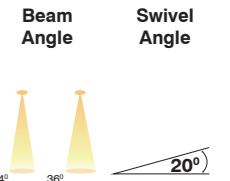

On request also available in CCT - 2700K / 3500K / 5000K