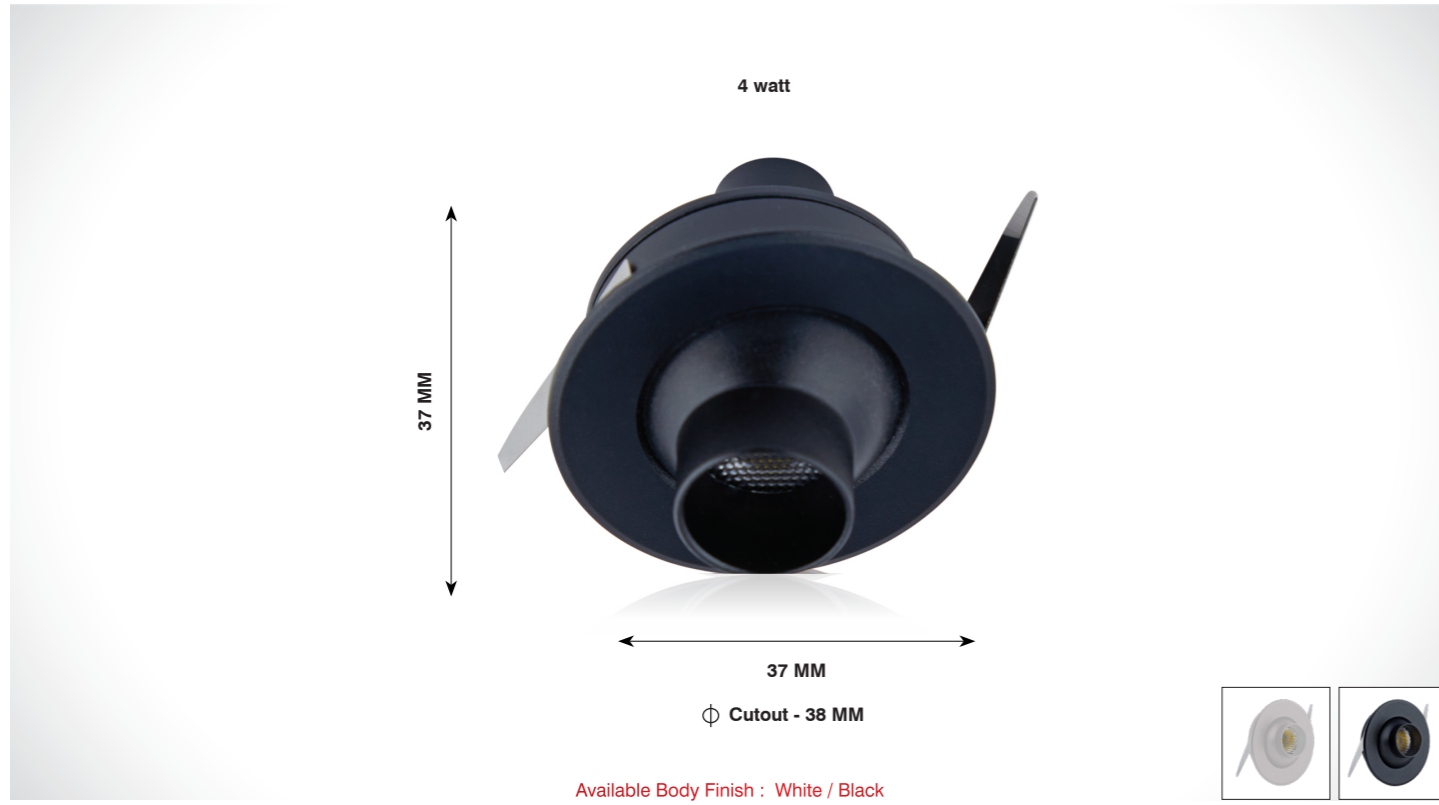

SPOT LIGHT

STELIOS

Product Code	CRI	CCT	Dimension (in mm)			Lumen	Driver Opt	System Specs	
SL-SP-252-4w-R-W.WHT	80 / 90	3000K	Diameter	Height	Cutout	440 lm	3-3.6V@700mA	Housing	Aluminium
SL-SP-252-4w-R-N.WHT		4000K	48	37	∅38	480 lm		LED Make	Cree
SL-SP-252-4w-R-WHT		6500K				500 lm		Driver Brands	Srishti
								Dimming	Triac / 0-10v / Dali

Application

SPOT LIGHT