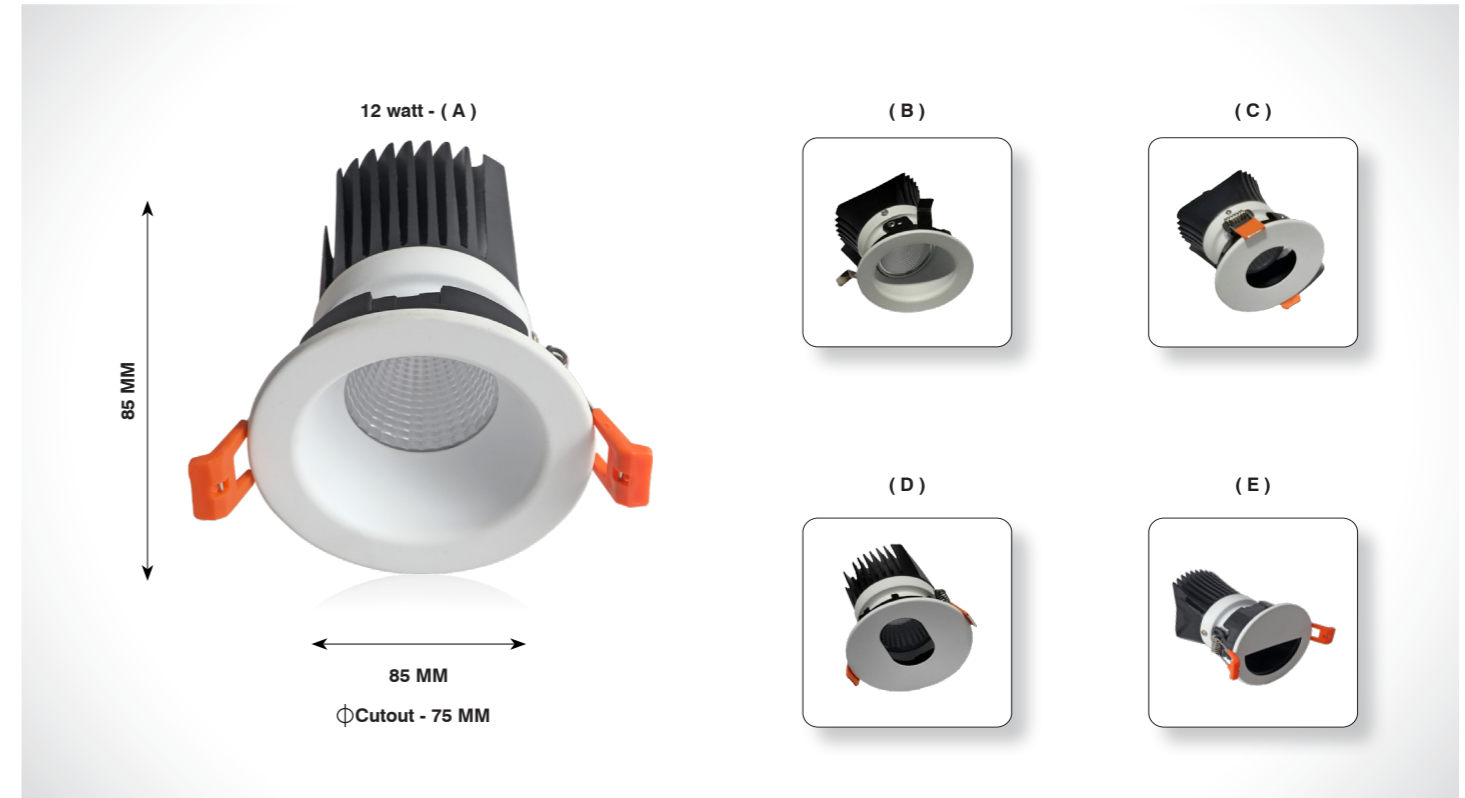

DOWN LIGHT

FABIO

Product Code	CRI	CCT	Dimension (in mm)			Lumen	Driver Opt	System Specs	
SL-DL-138-12w-R-W.WHT	80 / 90	3000K	Diameter	Height	Cutout	1320 lm	36-42V@300mA	Housing	Aluminium
SL-DL-138-12w-R-N.WHT		4000K	85	85	∅ 75	1440 lm		LED Make	Citizen / Cree / Bridgelux
SL-DL-138-12w-R-WHT		6500K				1500 lm		Driver Brands	Fulham / Philips
								Dimming	Triac / 0-10v / Dali

Beam Angle Swivel Angle