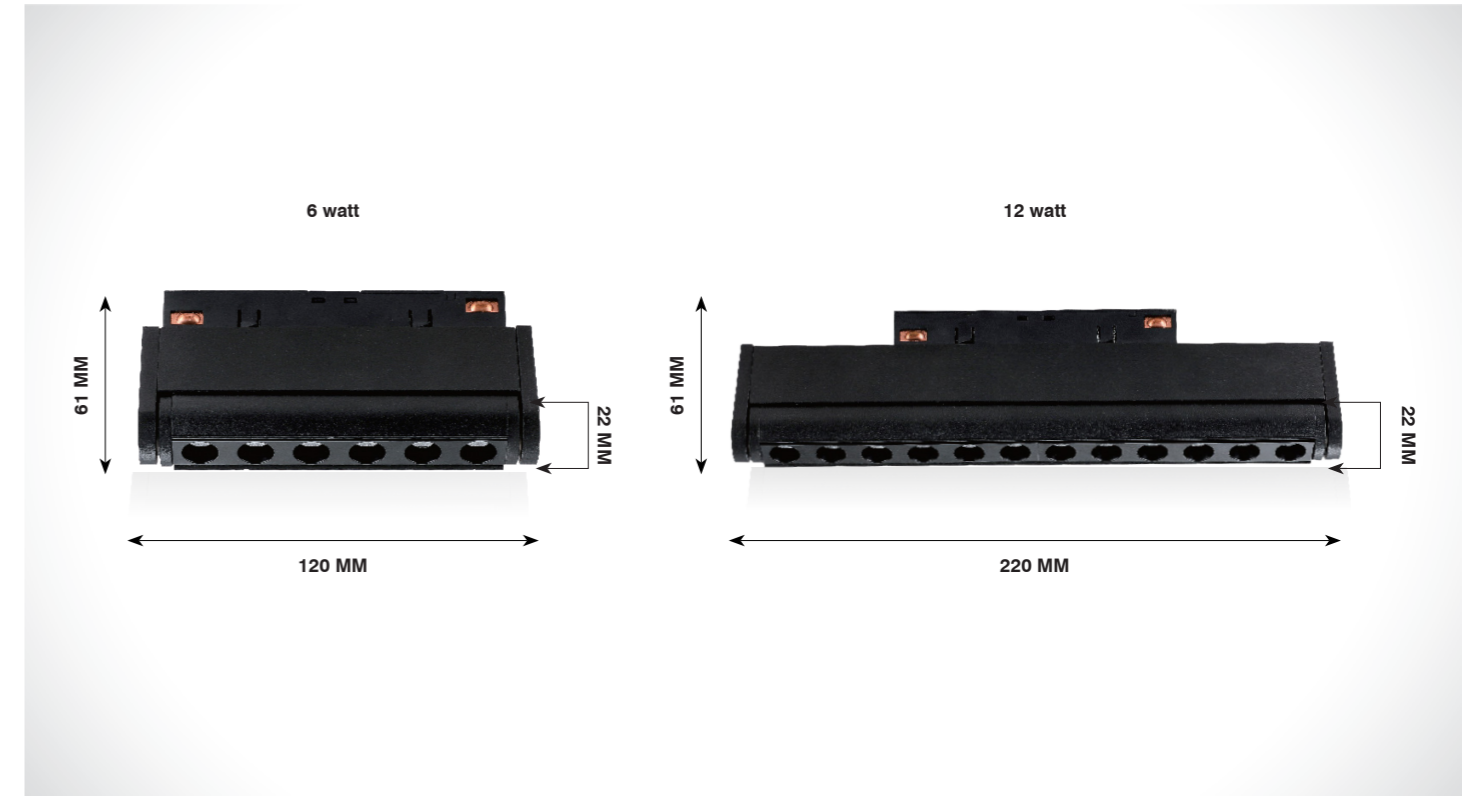

Track Channel Series

Power Supplies Series

Power Supplies Waterproof Series

CCT-Controller & Amplifire

MAGNETIC ADJUSTABLE LASER BLADE

Product Code	CRI	CCT	Dimension (in mm)			Lumen	Driver Opt	System Specs	
SL-MALB-295-6w-S-W.WHT	80 / 90	3000K	Length	Width	Height	660 lm	48VDC	Housing	Aluminium
SL-MALB-295-6w-S-N.WHT		4000K	120	22	61	720 lm		LED Make	Bridgelux
SL-MALB-295-6w-S-WHT		6500K				750 lm			