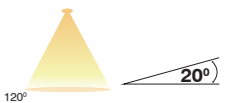

PICTURE LIGHT SERIES

SPRIT

Product Code	CRI	CCT	Dimension (in mm)		Lumen	Driver Opt	System Specs	
SL-PTL-64-6w-R-W.WHT	80	3000K	Diameter	Height	660 lm	3-12V@350mA	Housing	Aluminium
SL-PTL-64-6w-R-N.WHT		4000K	325	185	720 lm		LED Make	Edison
SL-PTL-64-6w-R-WHT		6500K			750 lm		Driver Brands	Srishti

Beam Angle Swivel Angle