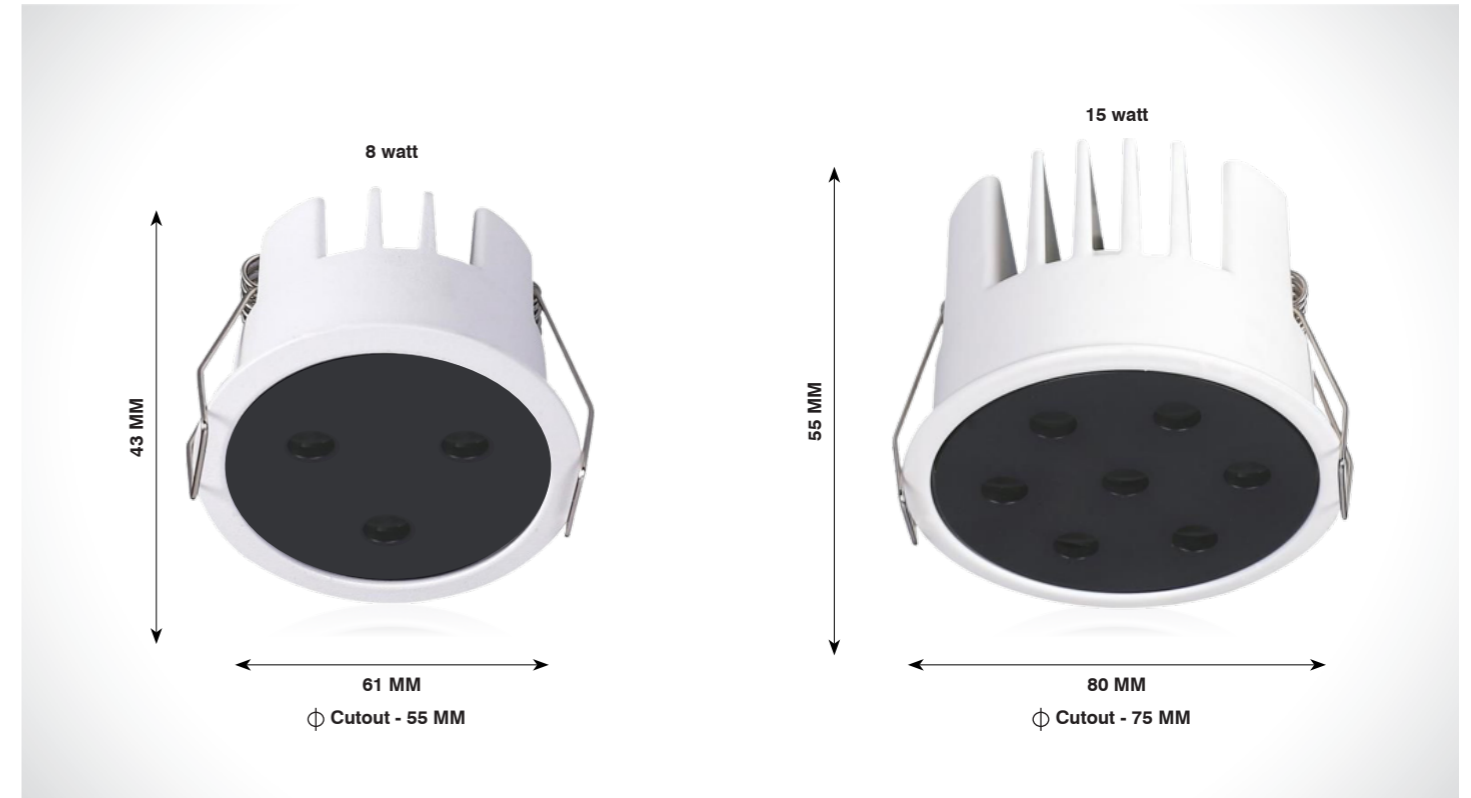

Beam Angle

Application

On request also available in CCT - 2700K / 3500K / 5000K

DOWN LIGHT

RAHI

Product Code	CRI	CCT	Dimension (in mm)			Lumen	Driver Opt	System Specs	
SL-DL-287-8w-R-W.WHT	80 / 90	3000K	Diameter	Height	Cutout	880 lm	7-12V@700mA	Housing	Aluminium
SL-DL-287-8w-R-N.WHT		4000K	61	43	φ55	960 lm		LED Make	Osram
SL-DL-287-8w-R-WHT		6500K				1000 lm		Driver Brands	Fulham
								Dimming	Triac / 0-10v / Dali
SL-DL-287-15w-R-W.WHT	80 / 90	3000K	Diameter	Height	Cutout	1650 lm	11-22V@700mA	Housing	Aluminium
SL-DL-287-15w-R-N.WHT		4000K	80	55	φ75	1800 lm		LED Make	Osram
SL-DL-287-15w-R-WHT		6500K				1875 lm		Driver Brands	Osram
								Dimming	Triac / 0-10v / Dali