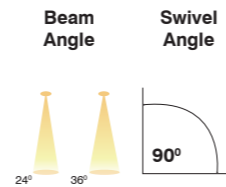

On request also available in CCT - 2700K / 3500K / 5000K