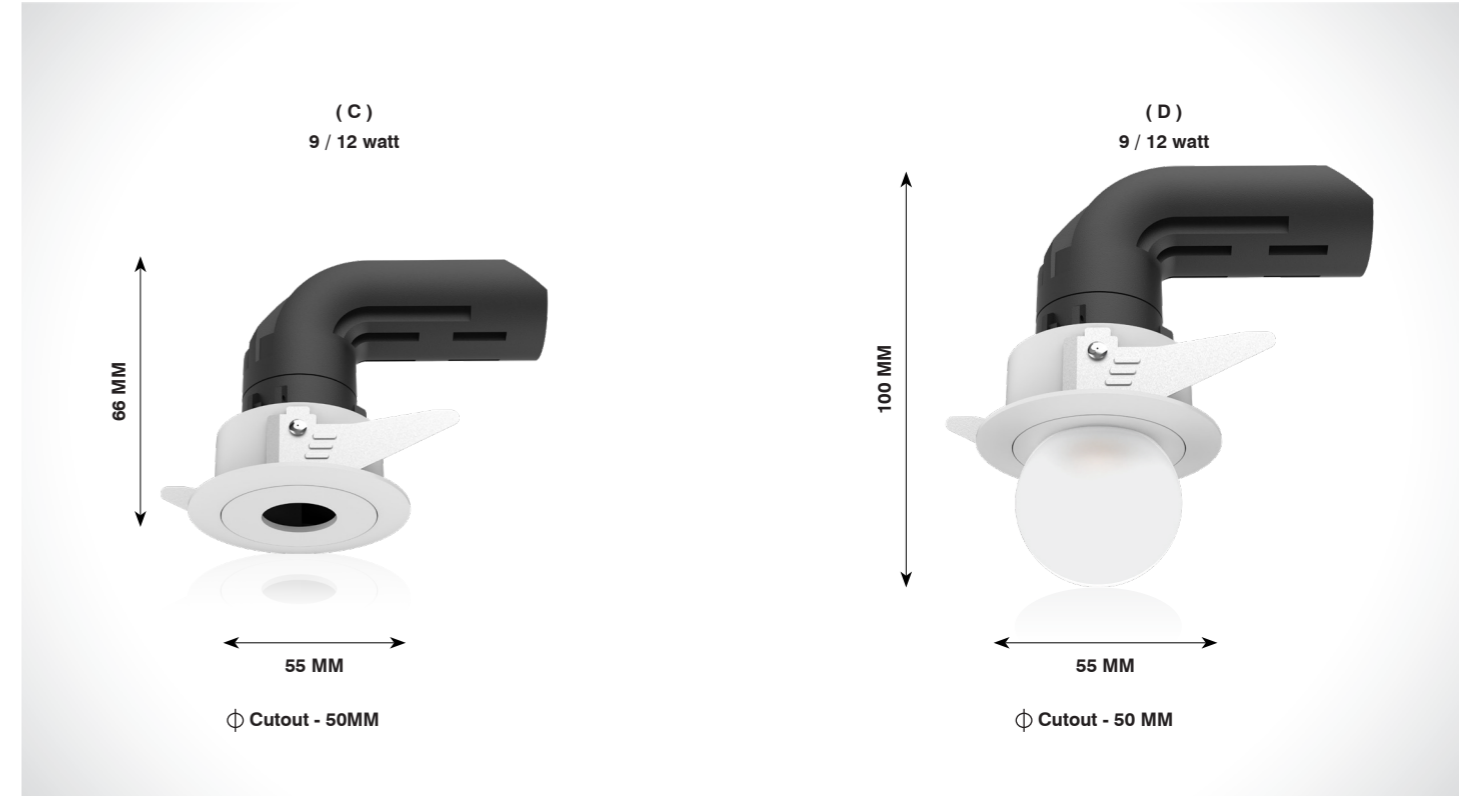

Beam Angle

Application

On request also available in CCT - 2700K / 3500K / 5000K

DOWN LIGHT SERIES

Recessed Lighting

ZEFI C

Product Code	CRI	CCT	Dimension (in mm)			Lumen	Driver Opt	System Specs	
SL-DL-320-9w-R-W.WHT	80 / 90	3000K	Diameter	Height	Cutout	990 lm	36-42@200mA	Housing	Aluminium
SL-DL-320-9w-R-N.WHT		4000K	55	66	Ø50	1080 lm		LED Make	Cree
SL-DL-320-9w-R-WHT		6500K				1125 lm		Driver Brands	Srishti
								Dimming	Triac / 0-10v / Dali
SL-DL-320-12w-R-W.WHT	80 / 90	3000K	Diameter	Height	Cutout	1320 lm	36-42@300mA	Housing	Aluminium
SL-DL-320-12w-R-N.WHT		4000K	55	66	Ø50	1440 lm		LED Make	Cree
SL-DL-320-12w-R-WHT		6500K				1500 lm		Driver Brands	Srishti
								Dimming	Triac / 0-10v / Dali