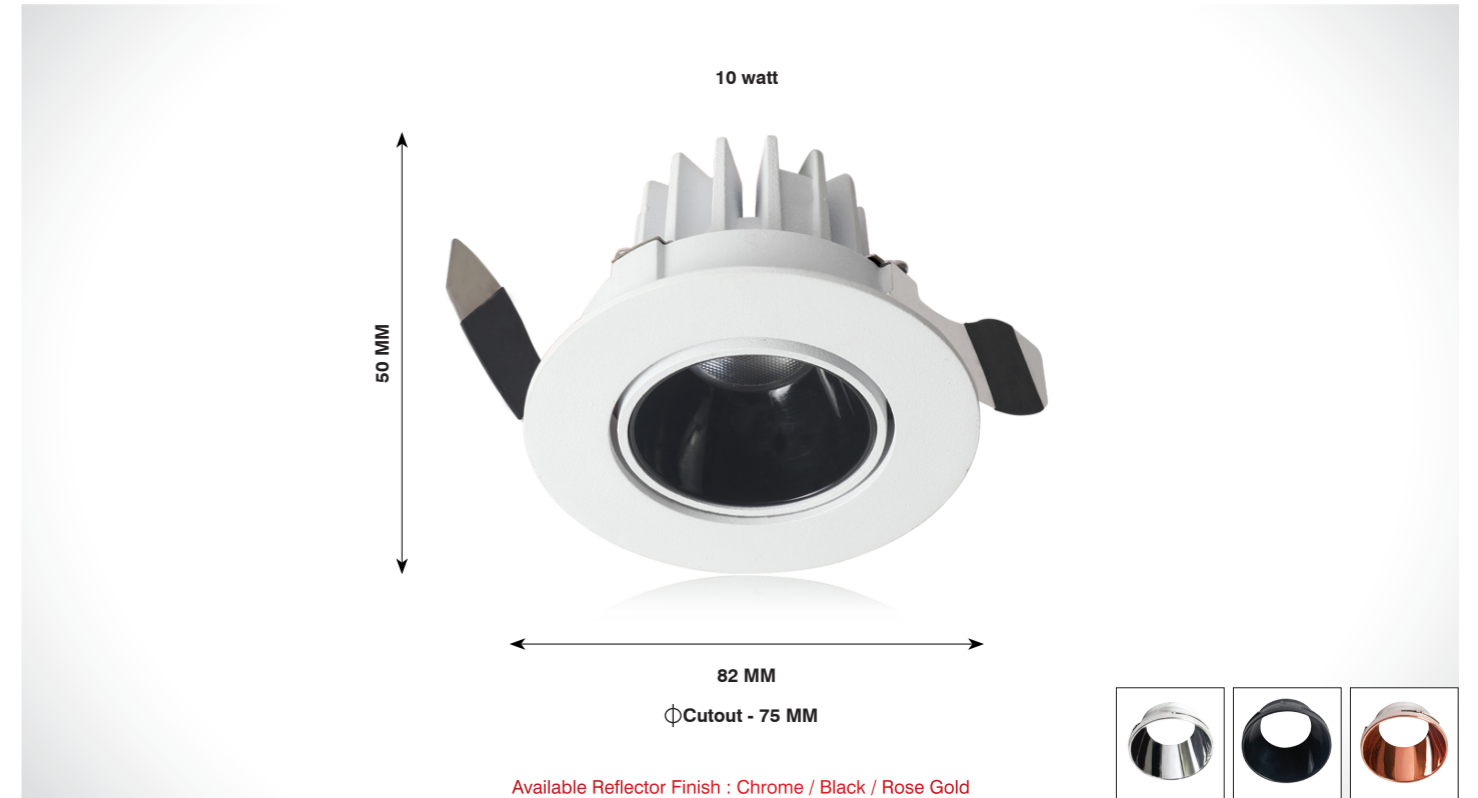

DOWN LIGHT

DORA

Product Code	CRI	CCT	Dimension (in mm)			Lumen	Driver Opt	System Specs	
SL-DL-200-10w-R-W.WHT	80 / 90	3000K	Diameter	Height	Cutout	1100 lm	36-42V@250mA	Housing	Aluminium
SL-DL-200-10w-R-N.WHT		4000K	82	50	∅ 75	1200 lm		LED Make	Citizen / Cree / Bridgelux
SL-DL-200-10w-R-WHT		6500K				1250 lm		Driver Brands	Fulham / Philips
								Dimming	Triac / 0-10v / Dali

Beam Angle

Swivel Angle