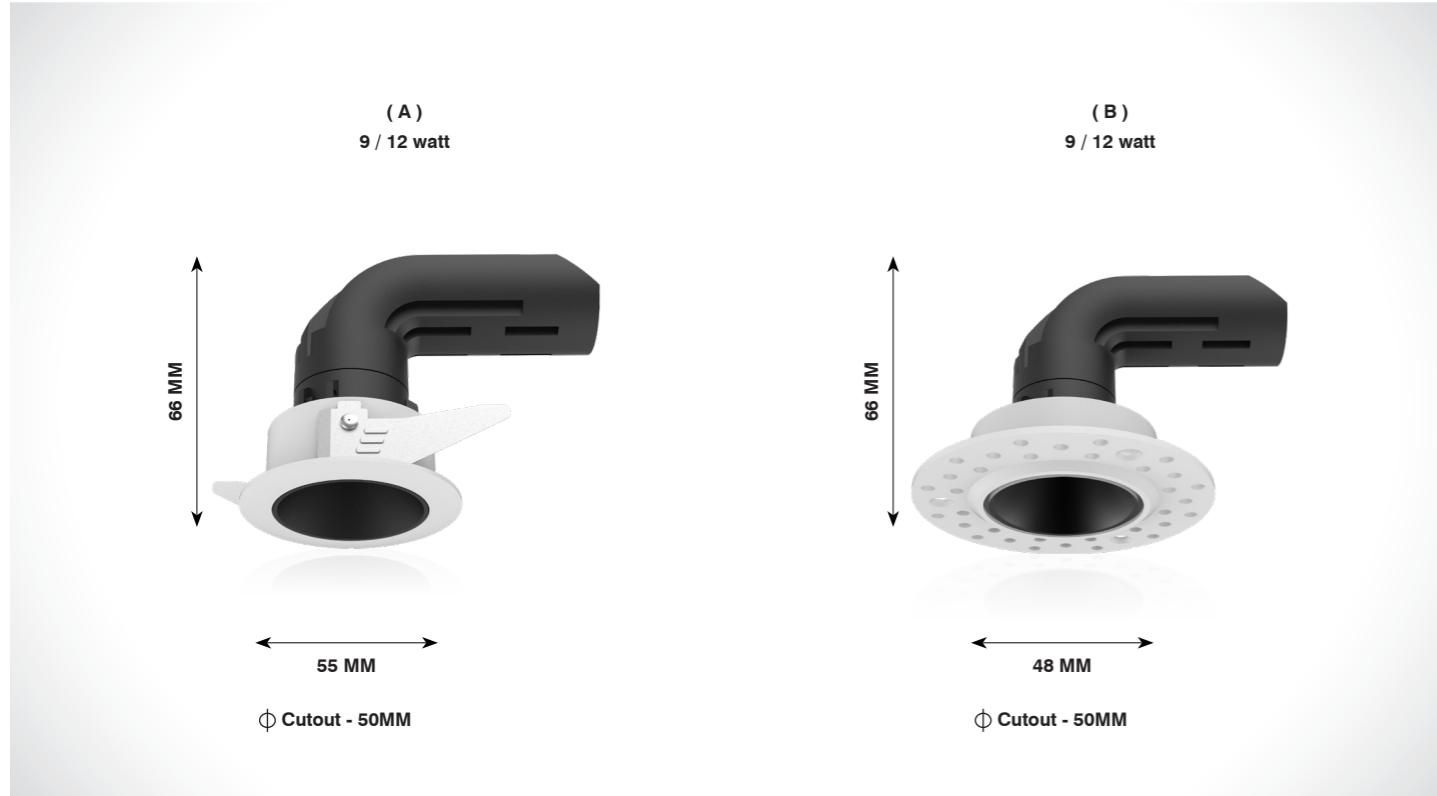

DOWN LIGHT SERIES

Recessed Lighting

ZEFI A

Product Code	CRI	CCT	Dimension (in mm)			Lumen	Driver Opt	System Specs	
SL-DL-318-9w-R-W.WHT	80 / 90	3000K	Diameter	Height	Cutout	990 lm	36-42@200mA	Housing	Aluminium
SL-DL-318-9w-R-N.WHT		4000K	55	66	Ø50	1080 lm		LED Make	Cree
SL-DL-318-9w-R-WHT		6500K				1125 lm		Driver Brands	Srishti
								Dimming	Triac / 0-10v / Dali
SL-DL-318-12w-R-W.WHT	80 / 90	3000K	Diameter	Height	Cutout	1320 lm	36-42@300mA	Housing	Aluminium
SL-DL-318-12w-R-N.WHT		4000K	55	66	Ø50	1440 lm		LED Make	Cree
SL-DL-318-12w-R-WHT		6500K				1500 lm		Driver Brands	Srishti
								Dimming	Triac / 0-10v / Dali

ZEFI B

Product Code	CRI	CCT	Dimension (in mm)			Lumen	Driver Opt	System Specs	
SL-DL-319-9w-R-W.WHT	80 / 90	3000K	Diameter	Height	Cutout	990 lm	36-42@200mA	Housing	Aluminium
SL-DL-319-9w-R-N.WHT		4000K	48	66	Ø50	1080 lm		LED Make	Cree
SL-DL-319-9w-R-WHT		6500K				1125 lm		Driver Brands	Srishti
								Dimming	Triac / 0-10v / Dali
SL-DL-319-12w-R-W.WHT	80 / 90	3000K	Diameter	Height	Cutout	1320 lm	36-42@300mA	Housing	Aluminium
SL-DL-319-12w-R-N.WHT		4000K	48	66	Ø50	1440 lm		LED Make	Cree
SL-DL-319-12w-R-WHT		6500K				1500 lm		Driver Brands	Srishti
								Dimming	Triac / 0-10v / Dali

On request also available in CCT - 2700K / 3500K / 5000K