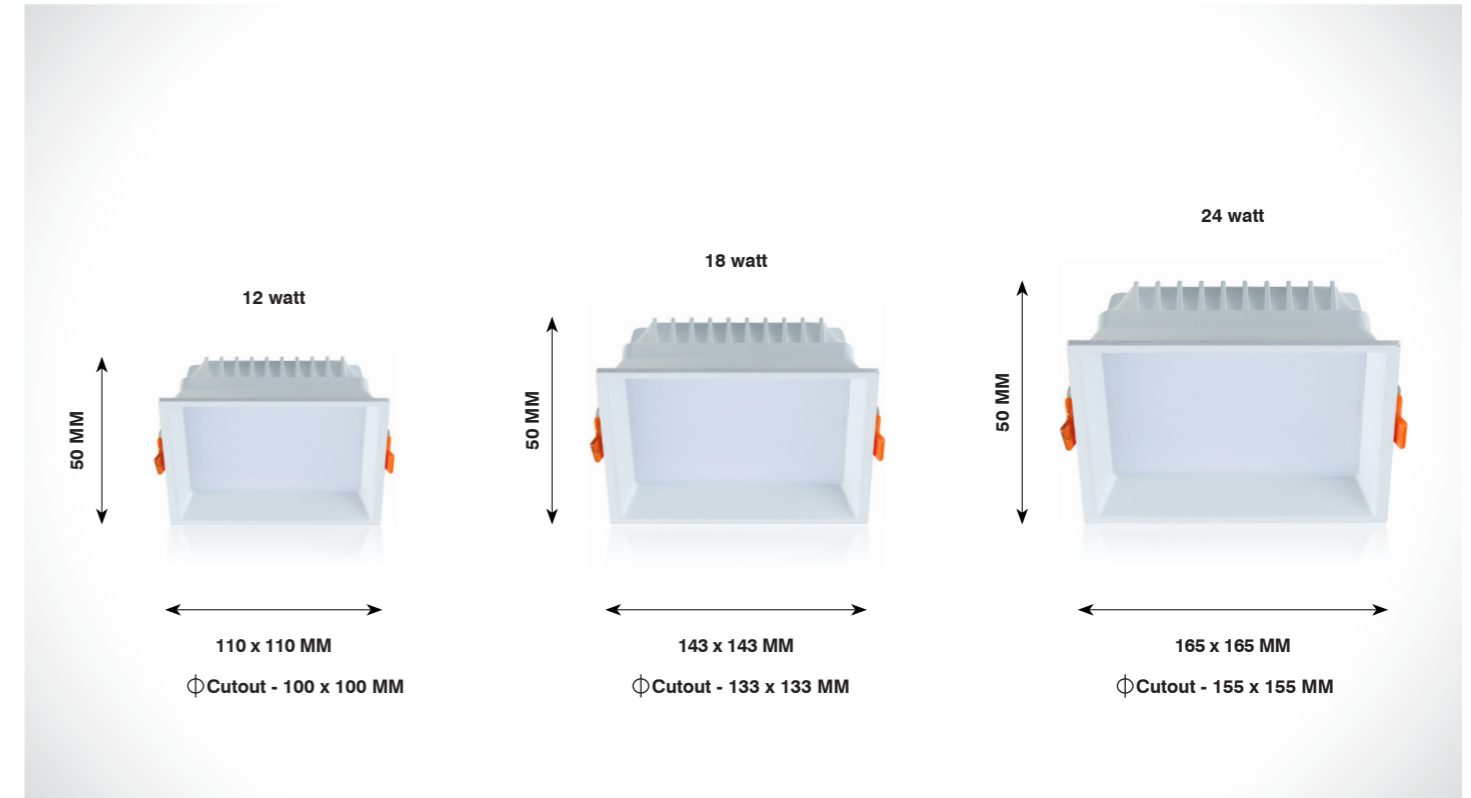

Beam Angle

DOWN LIGHT

ROLLO

Product Code	CRI	CCT	Dimension (in mm)			Lumen	Driver Opt	System Specs	
SL-DL-243-12w-S-W.WHT	80 / 90	3000K	Diameter	Height	Cutout	1320 lm	30-42V@300mA	Housing	Aluminium
SL-DL-243-12w-S-N.WHT		4000K	110 x 110	50	φ100 x 100	1440 lm		LED Make	Bridgelux
SL-DL-243-12w-S-WHT		6500K				1500 lm		Driver Brands	Fulham / Philips
								Dimming	Triac / 0-10v / Dali
SL-DL-243-18w-S-W.WHT	80 / 90	3000K	Diameter	Height	Cutout	1980 lm	52-65V@300mA	Housing	Aluminium
SL-DL-243-18w-S-N.WHT		4000K	143 x 143	50	φ133 x 133	2160 lm		LED Make	Bridgelux
SL-DL-243-18w-S-WHT		6500K				2250 lm		Driver Brands	Fulham / Philips
								Dimming	Triac / 0-10v / Dali
SL-DL-243-24w-S-W.WHT	80 / 90	3000K	Diameter	Height	Cutout	2640 lm	52-72V@300mA	Housing	Aluminium
SL-DL-243-24w-S-N.WHT		4000K	165 x 165	50	φ155 x 155	2880 lm		LED Make	Bridgelux
SL-DL-243-24w-S-WHT		6500K				3000 lm		Driver Brands	Fulham / Philips / HR
								Dimming	Triac / 0-10v / Dali