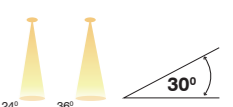

DOWN LIGHT

MARSH

Product Code	CRI	CCT	Dimension (in mm)			Lumen	Driver Opt	System Specs	
SL-DL-288-7w-R-W.WHT	80 / 90	3000K	Diameter	Height	Cutout	770 lm	36-42V@150 mA	Housing	Aluminium
SL-DL-288-7w-R-N.WHT		4000K	75	61	φ 65	840 lm		LED Make	Citizen / Cree / Bridgelux
SL-DL-288-7w-R-WHT		6500K				875 lm		Driver Brands	Fulham / Philips
								Dimming	Triac / 0-10v / Dali
SL-DL-288-10w-R-W.WHT	80 / 90	3000K	Diameter	Height	Cutout	1100 lm	36-42V@250 mA	Housing	Aluminium
SL-DL-288-10w-R-N.WHT		4000K	85	80	φ 73	1200 lm		LED Make	Citizen / Cree / Bridgelux
SL-DL-288-10w-R-WHT		6500K				1250 lm		Driver Brands	Fulham / Philips
								Dimming	Triac / 0-10v / Dali
SL-DL-288-12w-R-W.WHT	80 / 90	3000K	Diameter	Height	Cutout	1320 lm	36-42V@300 mA	Housing	Aluminium
SL-DL-288-12w-R-N.WHT		4000K	85	80	φ 73	1440 lm		LED Make	Citizen / Cree / Bridgelux
SL-DL-288-12w-R-WHT		6500K				1500 lm		Driver Brands	Fulham / Philips
								Dimming	Triac / 0-10v / Dali

Beam Angle

Application

On request also available in CCT - 2700K / 3500K / 5000K

DOWN LIGHT

OWEN

Product Code	CRI	CCT	Dimension (in mm)			Lumen	Driver Opt	System Specs	
SL-DL-220-9w-R-W.WHT	80 / 90	3000K	Diameter	Height	Cutout	990 lm	36-42V@200mA	Housing	Aluminium
SL-DL-220-9w-R-N.WHT		4000K	62	60	φ 55	1080 lm		LED Make	Citizen / Cree / Bridgelux
SL-DL-220-9w-R-WHT		6500K				1125 lm		Driver Brands	Fulham / Philips
								Dimming	Triac / 0-10v / Dali
SL-DL-220-15w-R-W.WHT	80 / 90	3000K	Diameter	Height	Cutout	1650 lm	36-42V@350mA	Housing	Aluminium
SL-DL-220-15w-R-N.WHT		4000K	80	90	φ 65	1800 lm		LED Make	Citizen / Cree / Bridgelux
SL-DL-220-15w-R-WHT		6500K				1875 lm		Driver Brands	Fulham / Philips
								Dimming	Triac / 0-10v / Dali

Beam Angle Swivel Angle

Application

On request also available in CCT - 2700K / 3500K / 5000K