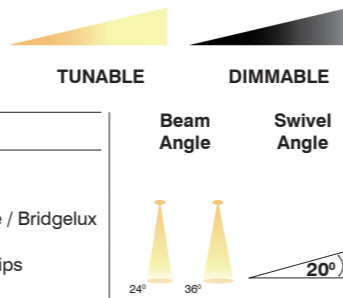

Beam Angle Swivel Angle

Application

On request also available in CCT - 2700K / 3500K / 5000K

DOWN LIGHT

FLORIS

Product Code	CRI	CCT	Dimension (in mm)			Lumen	Driver Opt	System Specs	
SL-DL-269-24w-R-W.WHT	80 / 90	3000K	Diameter	Height	Cutout	2640 lm	36-42V@300x2mA	Housing	Aluminium
SL-DL-269-24w-R-N.WHT		4000K	150 x 90	85	φ75 x 135	2880 lm		LED Make	Citizen / Cree / Bridgelux
SL-DL-269-24w-R-WHT		6500K				3000 lm		Driver Brands	Fulham / Philips
								Dimming	Triac / 0-10v / Dali