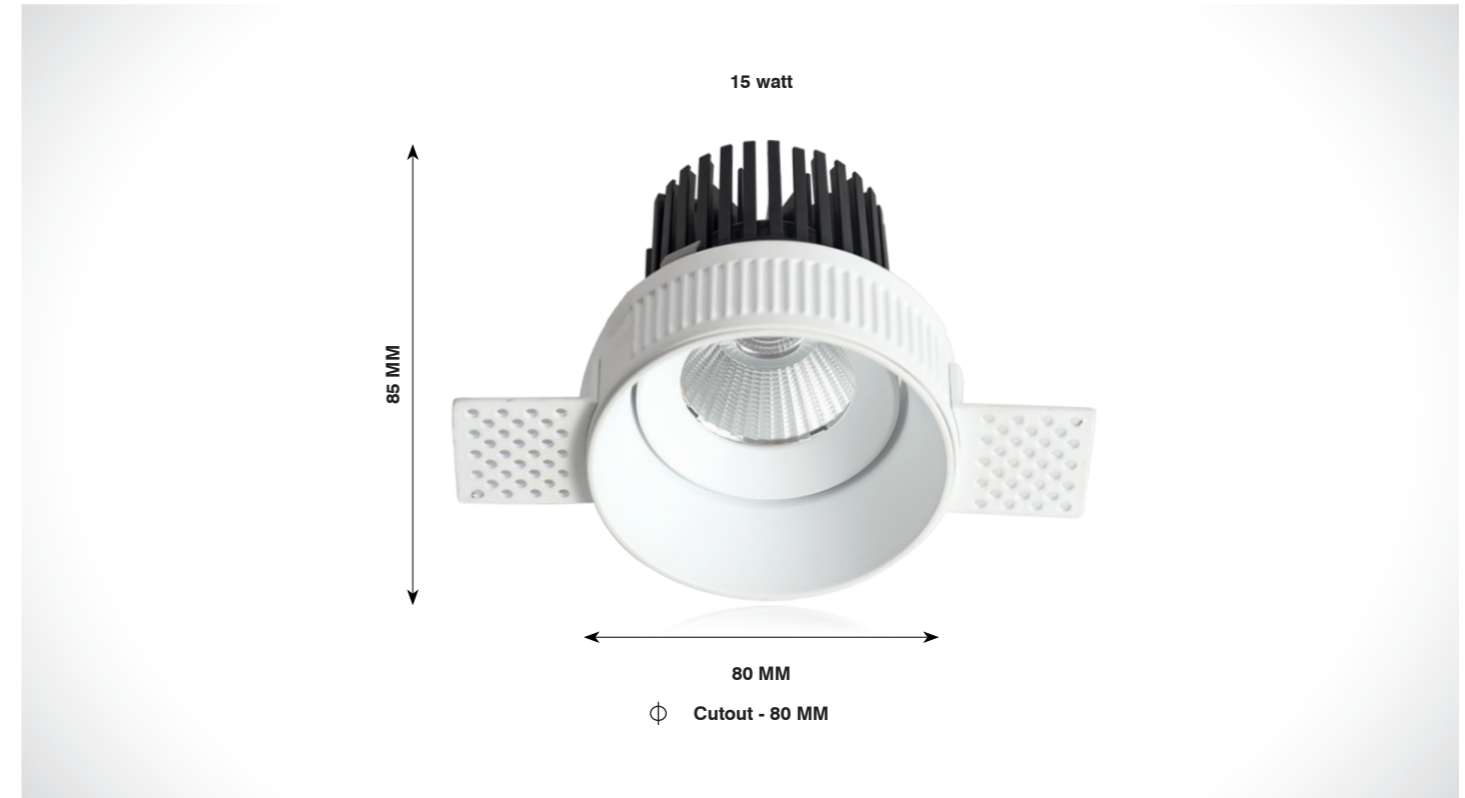

DOWN LIGHT

MINOS

Product Code	CRI	CCT	Dimension (in mm)			Lumen	Driver Opt	System Specs	
SL-DL-153-15w-R-W.WHT	80 / 90	3000K	Diameter	Height	Cutout	1650 lm	36-42V@350mA	Housing	Aluminium
SL-DL-153-15w-R-N.WHT		4000K	80	85	φ 80	1800 lm		LED Make	Citizen / Cree / Bridgelux
SL-DL-153-15w-R-WHT		6500K				1875 lm		Driver Brands	Fulham / Philips
								Dimming	Triac / 0-10v / Dali

On request also available in CCT - 2700K / 3500K / 5000K