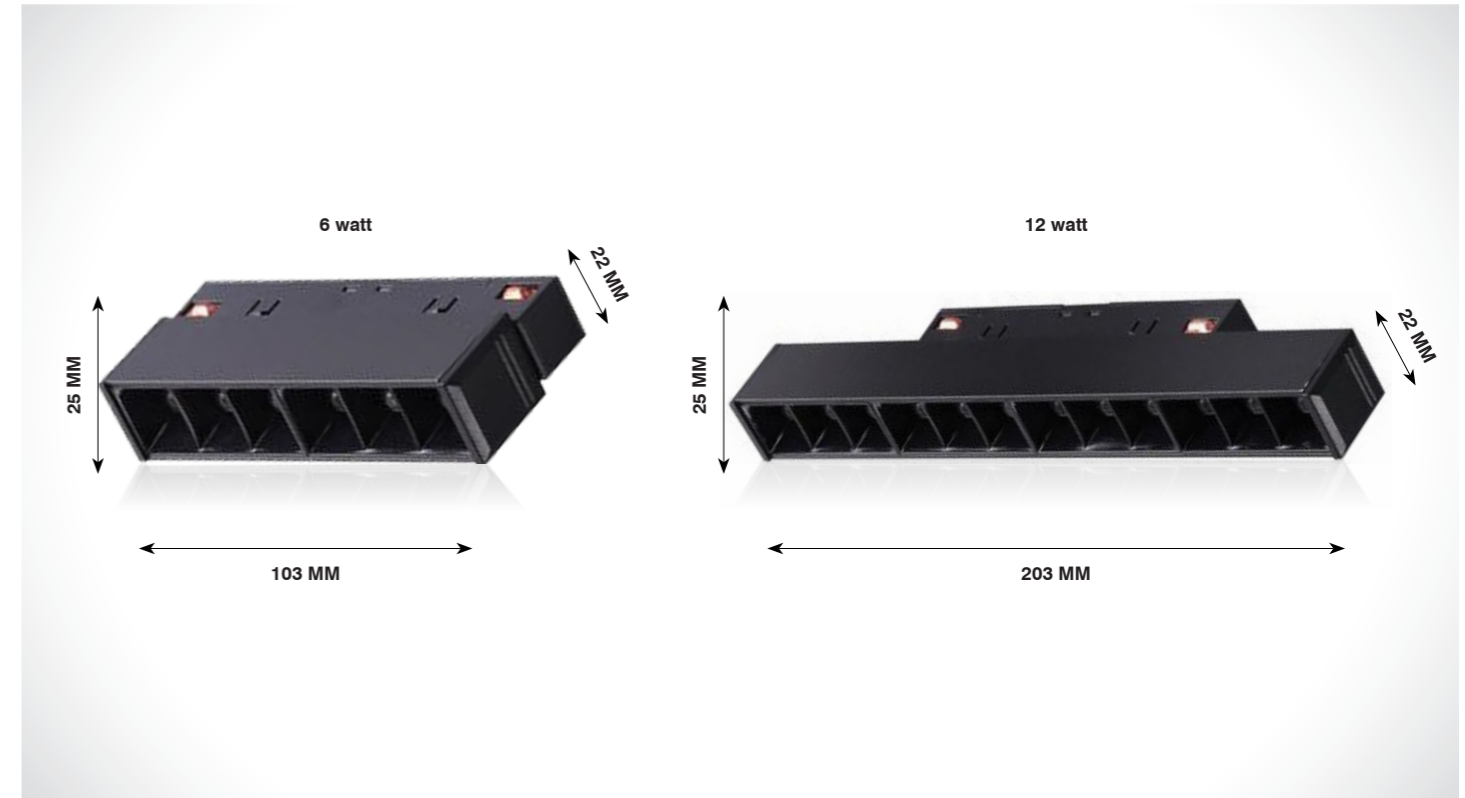

MAGNETIC LASER BLADE

Product Code	CRI	CCT	Dimension (in mm)			Lumen	Driver Opt	System Specs	
SL-MLB-291-6w-S-W.WHT	80 / 90	3000K	Length	Width	Height	660 lm	48VDC	Housing	Aluminium
SL-MLB-291-6w-S-N.WHT		4000K	103	25	22	720 lm		LED Make	Bridgelux
SL-MLB-291-6w-S-WHT		6500K				750 lm			

Product Code	CRI	CCT	Dimension (in mm)			Lumen	Driver Opt	System Specs	
SL-MLB-291-12w-S-W.WHT	80 / 90	3000K	Length	Width	Height	1320 lm	48VDC	Housing	Aluminium
SL-MLB-291-12w-S-N.WHT		4000K	203	25	22	1440 lm		LED Make	Bridgelux
SL-MLB-291-12w-S-WHT		6500K				1500 lm