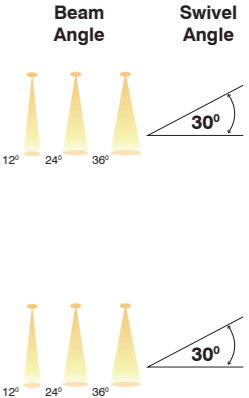

On request also available in CCT - 2700K / 3500K / 5000K