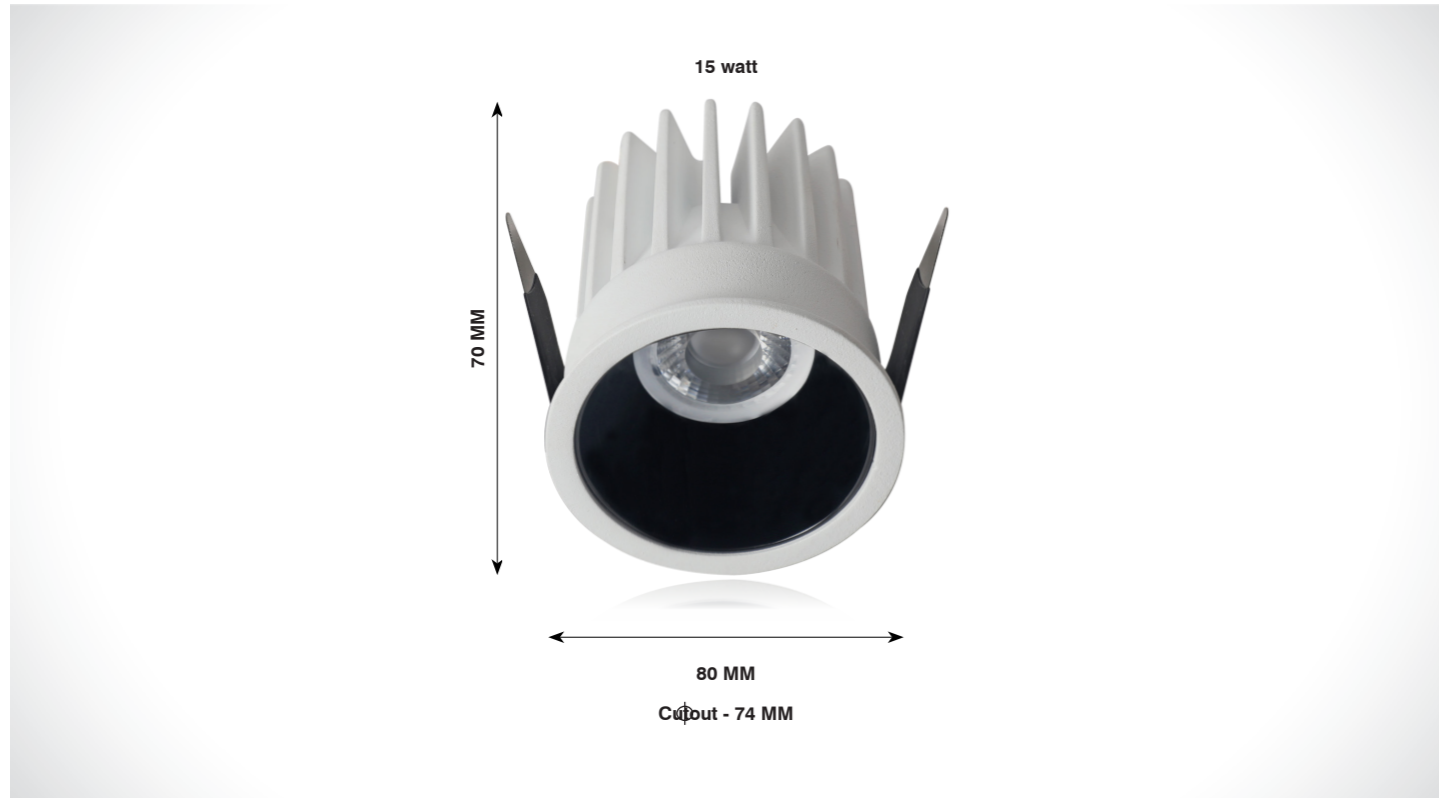

DOWN LIGHT

BARAK

Product Code	CRI	CCT	Dimension (in mm)			Lumen	Driver Opt	System Specs	
SL-DL-209-15w-R-W.WHT	80 / 90	3000K	Diameter	Height	Cutout	1650 lm	36-42V@350mA	Housing	Aluminium
SL-DL-209-15w-R-N.WHT		4000K	80	70	φ 74	1800 lm		LED Make	Citizen / Cree / Bridgelux
SL-DL-209-15w-R-WHT		6500K				1875 lm		Driver Brands	Fulham / Philips
								Dimming	Triac / 0-10v / Dali

Beam Angle