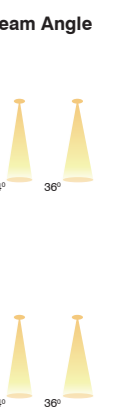

On request also available in CCT - 2700K / 3500K / 5000K

RETROFIT LAMP

Available Reflector Finish : Chrome / Rose Gold / White / Black

BORIS

Indian Module

Product Code	CRI	CCT	Dimension (in mm)			Lumen	Driver Opt	System Specs	
SL-DL-278-10w-R-W.WHT	80 / 90	3000K	Diameter	Height	Cutout	1100 lm	36-42V@250mA	Housing	Aluminium
SL-DL-278-10w-R-N.WHT		4000K	90	100	φ90	1200 lm		LED Make	Citizen / Cree / Bridgelux
SL-DL-278-10w-R-WHT		6500K				1250 lm		Driver Brands	Fulham / Philips
								Dimming	Triac / 0-10v / Dali
SL-DL-278-14w-R-W.WHT	80 / 90	3000K	Diameter	Height	Cutout	1540 lm	36-42V@300mA	Housing	Aluminium
SL-DL-278-14w-R-N.WHT		4000K	90	122	φ90	1680 lm		LED Make	Citizen / Cree / Bridgelux
SL-DL-278-14w-R-WHT		6500K				1750 lm		Driver Brands	Fulham / Philips
								Dimming	Triac / 0-10v / Dali